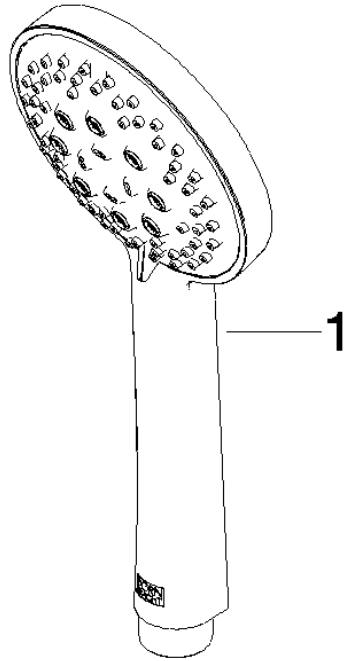

ST 050 201 5660

Parts for other
finishes can be found
here: [Chrome](#)

Spare parts list

No.	Item Number	Name	Quantity used	Delivery time
1	09 23 01 039 90	sieve	1	2