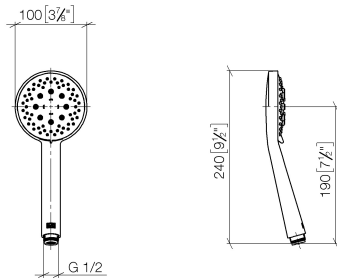

Fits: TARA, META

- slide bar
- Pipe diameter 18 mm
- rosette Ø 55 mm
- gauge 800 mm
- metal shower hose 1750mm with integrated anti-twist protection
- shower hose connector 3/8"

This article does not include a hand shower!

ST 050 201 5660

Spare parts list

No.	Item Number	Name	Quantity used	Delivery time
1	05 17 62 500 00 90	fixing set	2	2
2	90 14 10 032 00 90	seal	2	2
3	08 27 62 500-06	rosette	2	10
4	05 28 22 590 01-06	bar	1	10
5	12 580 970-06	Slide unit - Brushed Platinum	1	10
6	28 322 970-06	Metal shower hose 1/2" x 3/8" x 1750 mm - Brushed Platinum	1	2

Shower set - Brushed Platinum

TARA

ST 050 201 5660

Shower set - Brushed Platinum

TARA

ST 050 201 5660

Shower set - Brushed Platinum

TARA

ST 050 201 5660

ST 050 201 5660

mm [inches]

Flow rate chart

Certificates

LGA_29984.

DVGW_DW-
6517DN0129.

WRAS_2210003.