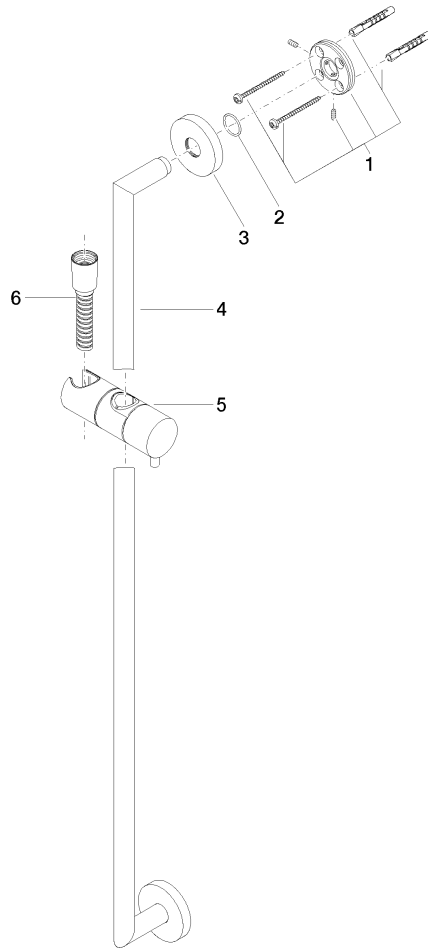

ST 050 201 5660

Fits: TARA, META

- slide bar
- Pipe diameter 18 mm
- rosette Ø 55 mm
- gauge 800 mm
- metal shower hose 1750mm with integrated anti-twist protection
- shower hose connector 3/8"
- Three or five settings: COMPACT RAIN, COMPACT SOFT FLOW, COMPACT AQUAPRESSURE FLOW, max. flow rate 15 l/min (at 3 bar)
- Function from: 7 l/min
- spray head Ø 100mm

Individual components of this set

You need the following components for this set

1x 26 413 625-06

1x 28 018 979-06

Shower set - Brushed Platinum

TARA

ST 050 201 5660

ST 050 201 5660

Fits: TARA, META

- slide bar
- Pipe diameter 18 mm
- rosette Ø 55 mm
- gauge 800 mm
- metal shower hose 1750mm with integrated anti-twist protection
- shower hose connector 3/8"

This article does not include a hand shower!

ST 050 201 5660

Spare parts list

No.	Item Number	Name	Quantity used	Delivery time
1	05 17 62 500 00 90	fixing set	2	2
2	90 14 10 032 00 90	seal	2	2
3	08 27 62 500-06	rosette	2	10
4	05 28 22 590 01-06	bar	1	10
5	12 580 970-06	Slide unit - Brushed Platinum	1	10
6	28 322 970-06	Metal shower hose 1/2" x 3/8" x 1750 mm - Brushed Platinum	1	2