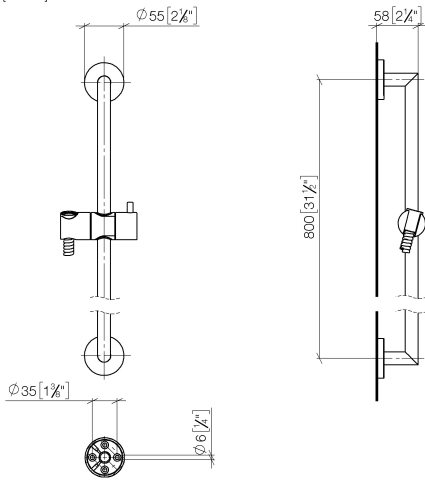

Shower set - Dark Chrome

TARA

ST 050 201 5660

Fits: TARA, META

- slide bar
- Pipe diameter 18 mm
- rosette Ø 55 mm
- gauge 800 mm
- metal shower hose 1750mm with integrated anti-twist protection
- shower hose connector 3/8"
- Three or five settings: COMPACT RAIN, COMPACT SOFT FLOW, COMPACT AQUAPRESSURE FLOW, max. flow rate 15 l/min (at 3 bar)
- Function from: 7 l/min
- spray head Ø 100mm

Fits: TARA, META

- slide bar
- Pipe diameter 18 mm
- rosette Ø 55 mm
- gauge 800 mm
- metal shower hose 1750mm with integrated anti-twist protection
- shower hose connector 3/8"

This article does not include a hand shower!

ST 050 201 5660

mm [inches]

ST 050 201 5660

Parts for other finishes can be found here: [Chrome](#)

- Three or five settings: COMPACT RAIN, COMPACT SOFT FLOW, COMPACT AQUAPRESSURE FLOW, max. flow rate 15 l/min (at 3 bar)
- with anti-scale system
- spray head Ø 100mm
- 1/2" connection
- WRAS 1704043
- Function from: 7 l/min

Shower set - Dark Chrome

TARA

ST 050 201 5660

ST 050 201 5660

mm [inches]

Flow rate chart

Certificates

LGA_29984.