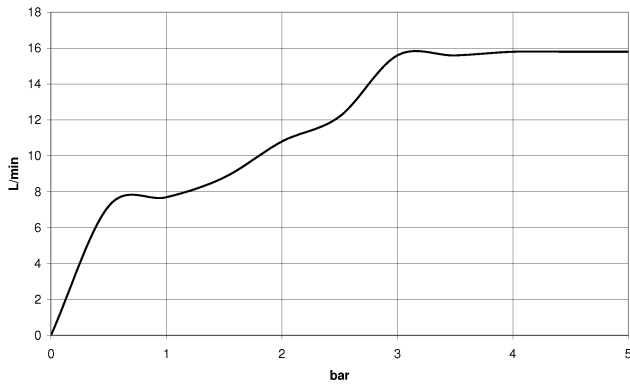

Shower set - Dark Chrome

TARA

ST 050 201 5660

ST 050 201 5660

mm [inches]

Flow rate chart

Certificates

LGA_29984.