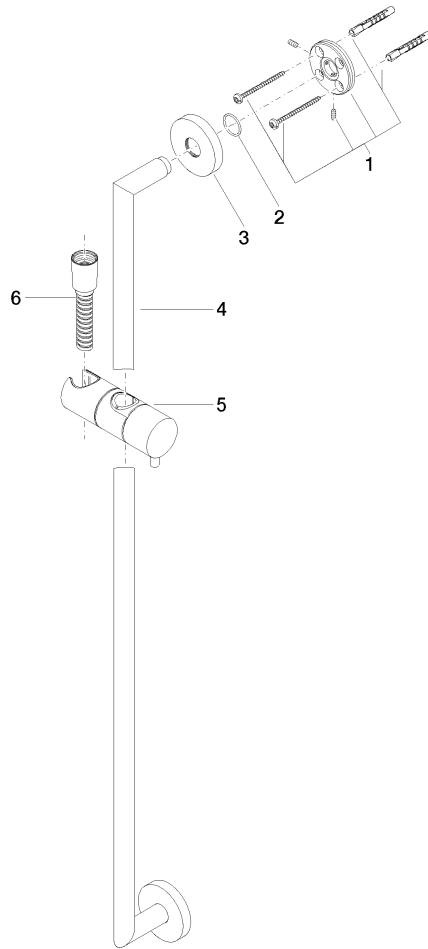

Shower set - Dark Chrome

TARA

ST 050 201 5660

Fits: TARA, META

- slide bar
- Pipe diameter 18 mm
- rosette Ø 55 mm
- gauge 800 mm
- metal shower hose 1750mm with integrated anti-twist protection
- shower hose connector 3/8"
- Three or five settings: COMPACT RAIN, COMPACT SOFT FLOW, COMPACT AQUAPRESSURE FLOW, max. flow rate 15 l/min (at 3 bar)
- Function from: 7 l/min
- spray head Ø 100mm

Individual components of this set

You need the following components for this set

1x 26 413 625-19

1x 28 018 979-19

Shower set - Dark Chrome

TARA

ST 050 201 5660

ST 050 201 5660

Fits: TARA, META

- slide bar
- Pipe diameter 18 mm
- rosette Ø 55 mm
- gauge 800 mm
- metal shower hose 1750mm with integrated anti-twist protection
- shower hose connector 3/8"

This article does not include a hand shower!

ST 050 201 5660

mm [inches]

ST 050 201 5660

Parts for other finishes can be found here: [Chrome](#)

- Three or five settings: COMPACT RAIN, COMPACT SOFT FLOW, COMPACT AQUAPRESSURE FLOW, max. flow rate 15 l/min (at 3 bar)
- with anti-scale system
- spray head Ø 100mm
- 1/2" connection
- WRAS 1704043
- Function from: 7 l/min