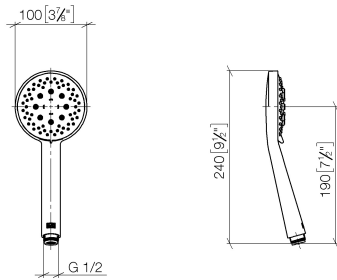

Shower set - Dark Chrome

TARA

ST 050 201 5660

Fits: TARA, META

- slide bar
- Pipe diameter 18 mm
- rosette Ø 55 mm
- gauge 800 mm
- metal shower hose 1750mm with integrated anti-twist protection
- shower hose connector 3/8"
- Three or five settings: COMPACT RAIN, COMPACT SOFT FLOW, COMPACT AQUAPRESSURE FLOW, max. flow rate 15 l/min (at 3 bar)
- Function from: 7 l/min
- spray head Ø 100mm

Fits: TARA, META

- slide bar
- Pipe diameter 18 mm
- rosette Ø 55 mm
- gauge 800 mm
- metal shower hose 1750mm with integrated anti-twist protection
- shower hose connector 3/8"

This article does not include a hand shower!

ST 050 201 5660

mm [inches]

ST 050 201 5660

Parts for other finishes can be found here: [Chrome](#)

- Three or five settings: COMPACT RAIN, COMPACT SOFT FLOW, COMPACT AQUAPRESSURE FLOW, max. flow rate 15 l/min (at 3 bar)
- with anti-scale system
- spray head Ø 100mm
- 1/2" connection
- WRAS 1704043
- Function from: 7 l/min

Shower set - Dark Chrome

TARA

ST 050 201 5660

ST 050 201 5660

mm [inches]

Flow rate chart

Certificates

LGA_29984.