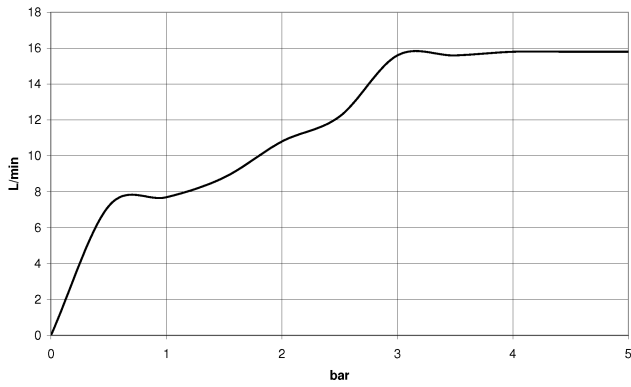

## Shower set - Brushed Durabrass (23kt Gold)

---

TARA

ST 050 201 5660

ST 050 201 5660

mm [inches]

Flow rate chart

Certificates