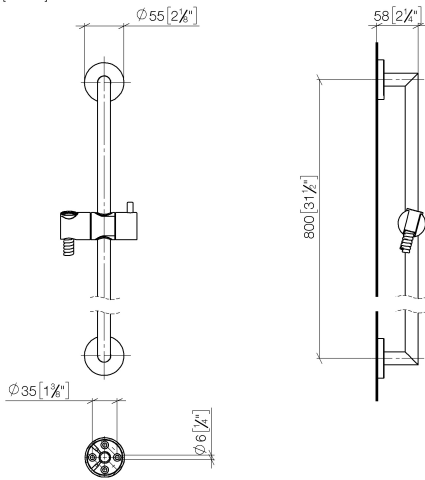

ST 050 201 5660

mm [inches]

Certificates

WRAS_2009048. ACS_20 ACC LY 738.