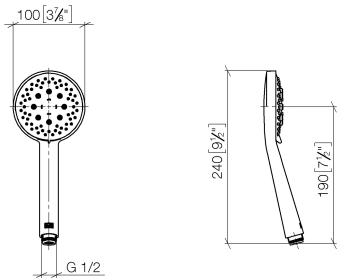

## Shower set - Brushed Durabronze (23kt Gold)

TARA

ST 050 201 5660

Fits: TARA, META

- slide bar
- Pipe diameter 18 mm
- rosette Ø 55 mm
- gauge 800 mm
- metal shower hose 1750mm with integrated anti-twist protection
- shower hose connector 3/8"
- Three or five settings: COMPACT RAIN, COMPACT SOFT FLOW, COMPACT AQUAPRESSURE FLOW, max. flow rate 15 l/min (at 3 bar)
- Function from: 7 l/min
- spray head Ø 100mm

# Shower set - Brushed Durabronze (23kt Gold)

TARA

ST 050 201 5660

Fits: TARA, META

- slide bar
- Pipe diameter 18 mm
- rosette Ø 55 mm
- gauge 800 mm
- metal shower hose 1750mm with integrated anti-twist protection
- shower hose connector 3/8"

ST 050 201 5660

Spare parts list

No.	Item Number	Name	Quantity used	Delivery time
1	05 17 62 500 00 90	fixing set	2	2
2	90 14 10 032 00 90	seal	2	2
3	08 27 62 500-28	rosette	2	20
4	05 28 22 590 01-28	bar	1	20
5	12 580 970-28	Slide unit - Brushed Durabron (23kt Gold)	1	20
6	28 322 970-28	Metal shower hose 1/2" x 3/8" x 1750 mm - Brushed Durabron (23kt Gold)	1	20

## Shower set - Brushed Durabrass (23kt Gold)

---

TARA

ST 050 201 5660

ST 050 201 5660

mm [inches]

Flow rate chart

Certificates