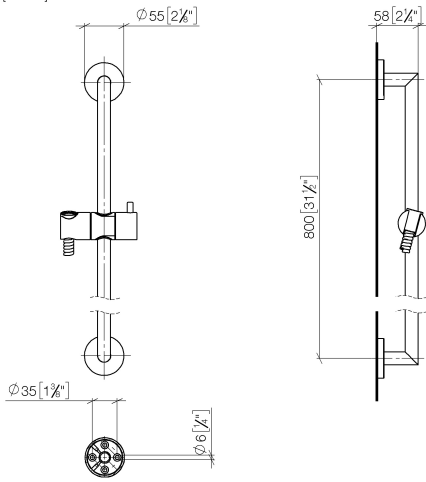

**Shower set - Champagne (22kt Gold)**

TARA

ST 050 201 5660

Fits: TARA, META

- slide bar
- Pipe diameter 18 mm
- rosette Ø 55 mm
- gauge 800 mm
- metal shower hose 1750mm with integrated anti-twist protection
- shower hose connector 3/8"
- Three or five settings: COMPACT RAIN, COMPACT SOFT FLOW, COMPACT AQUAPRESSURE FLOW, max. flow rate 15 l/min (at 3 bar)
- Function from: 7 l/min
- spray head Ø 100mm

### Spare parts list

No.	Item Number	Name	Quantity used	Delivery time
1	09 23 01 039 90	sieve	1	2

ST 050 201 5660

Fits: TARA, META

- slide bar
- Pipe diameter 18 mm
- rosette Ø 55 mm
- gauge 800 mm
- metal shower hose 1750mm with integrated anti-twist protection
- shower hose connector 3/8"

## Shower set - Champagne (22kt Gold)

---

TARA

ST 050 201 5660

ST 050 201 5660

mm [inches]

ST 050 201 5660

Spare parts list

No.	Item Number	Name	Quantity used	Delivery time
1	05 17 62 500 00 90	fixing set	2	2
2	90 14 10 032 00 90	seal	2	2
3	08 27 62 500-47	rosette	2	30
4	05 28 22 590 01-47	bar	1	30
5	12 580 970-47	Slide unit - Champagne (22kt Gold)	1	30
6	28 322 970-47	Metal shower hose 1/2" x 3/8" x 1750 mm - Champagne (22kt Gold)	1	30