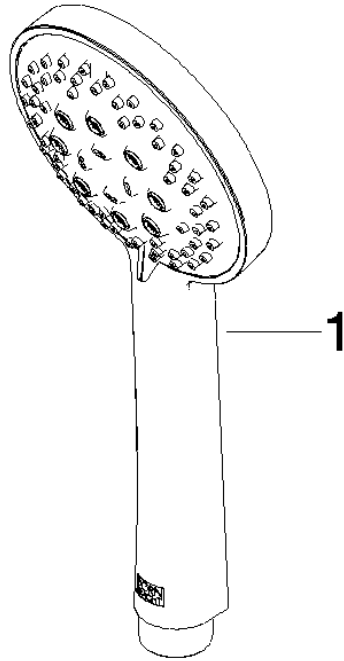

**Shower set - Champagne (22kt Gold)**

TARA

ST 050 201 5660

Fits: TARA, META

- slide bar
- Pipe diameter 18 mm
- rosette Ø 55 mm
- gauge 800 mm
- metal shower hose 1750mm with integrated anti-twist protection
- shower hose connector 3/8"
- Three or five settings: COMPACT RAIN, COMPACT SOFT FLOW, COMPACT AQUAPRESSURE FLOW, max. flow rate 15 l/min (at 3 bar)
- Function from: 7 l/min
- spray head Ø 100mm

## Shower set - Champagne (22kt Gold)

---

TARA

ST 050 201 5660

ST 050 201 5660

mm [inches]

### Flow rate chart

### Spare parts list

No.	Item Number	Name	Quantity used	Delivery time
1	09 23 01 039 90	sieve	1	2

ST 050 201 5660

Fits: TARA, META

- slide bar
- Pipe diameter 18 mm
- rosette Ø 55 mm
- gauge 800 mm
- metal shower hose 1750mm with integrated anti-twist protection
- shower hose connector 3/8"