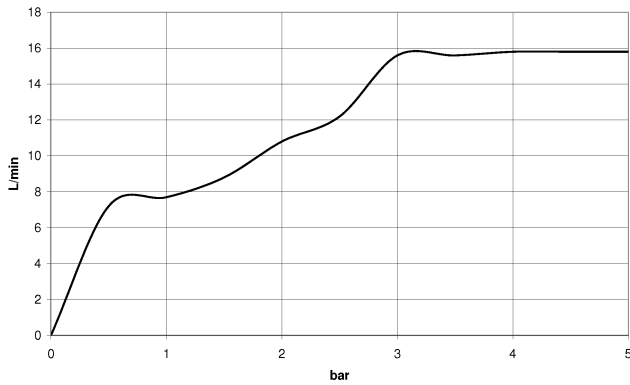

## Shower set - Champagne (22kt Gold)

---

TARA

ST 050 201 5660

ST 050 201 5660

mm [inches]

### Flow rate chart