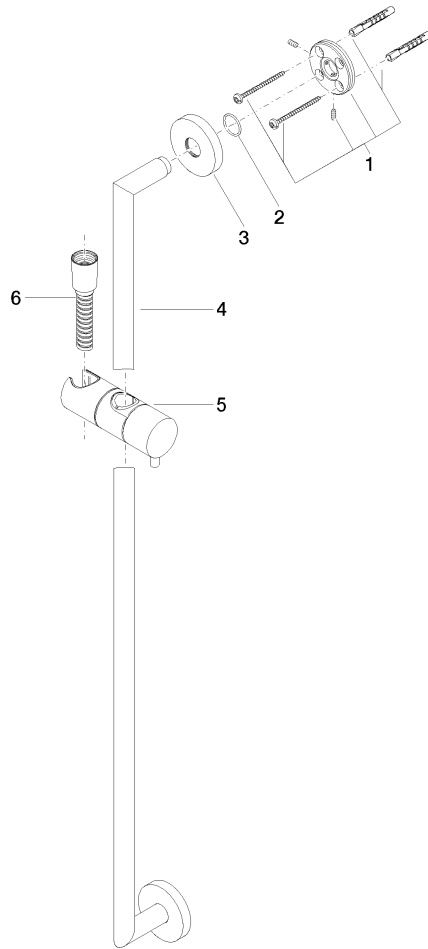

**Shower set - Champagne (22kt Gold)**

TARA

ST 050 201 5660

Fits: TARA, META

- slide bar
- Pipe diameter 18 mm
- rosette Ø 55 mm
- gauge 800 mm
- metal shower hose 1750mm with integrated anti-twist protection
- shower hose connector 3/8"
- Three or five settings: COMPACT RAIN, COMPACT SOFT FLOW, COMPACT AQUAPRESSURE FLOW, max. flow rate 15 l/min (at 3 bar)
- Function from: 7 l/min
- spray head Ø 100mm

### Spare parts list

No.	Item Number	Name	Quantity used	Delivery time
1	09 23 01 039 90	sieve	1	2

ST 050 201 5660

Fits: TARA, META

- slide bar
- Pipe diameter 18 mm
- rosette Ø 55 mm
- gauge 800 mm
- metal shower hose 1750mm with integrated anti-twist protection
- shower hose connector 3/8"

## Shower set - Champagne (22kt Gold)

---

TARA

ST 050 201 5660

ST 050 201 5660

mm [inches]

ST 050 201 5660

Spare parts list

No.	Item Number	Name	Quantity used	Delivery time
1	05 17 62 500 00 90	fixing set	2	2
2	90 14 10 032 00 90	seal	2	2
3	08 27 62 500-47	rosette	2	30
4	05 28 22 590 01-47	bar	1	30
5	12 580 970-47	Slide unit - Champagne (22kt Gold)	1	30
6	28 322 970-47	Metal shower hose 1/2" x 3/8" x 1750 mm - Champagne (22kt Gold)	1	30