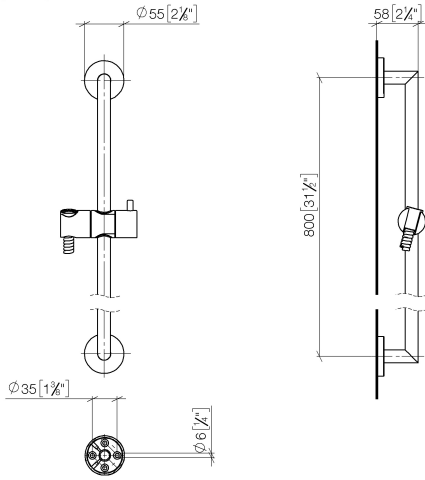

## Shower set - Brushed Chrome

TARA

ST 050 201 5660

Fits: TARA, META

- slide bar
- Pipe diameter 18 mm
- rosette Ø 55 mm
- gauge 800 mm
- metal shower hose 1750mm with integrated anti-twist protection
- shower hose connector 3/8"
- Three or five settings: COMPACT RAIN, COMPACT SOFT FLOW, COMPACT AQUAPRESSURE FLOW, max. flow rate 15 l/min (at 3 bar)
- Function from: 7 l/min
- spray head Ø 100mm

## Shower set - Brushed Chrome

TARA

ST 050 201 5660

---

ST 050 201 5660

Fits: TARA, META

- slide bar
- Pipe diameter 18 mm
- rosette Ø 55 mm
- gauge 800 mm
- metal shower hose 1750mm with integrated anti-twist protection
- shower hose connector 3/8"

ST 050 201 5660

mm [inches]

Certificates

WRAS\_2009048. ACS\_20 ACC LY 738. IAPMO\_4976 (2).

ST 050 201 5660

Parts for other finishes can be found here: [Chrome](#)

Spare parts list

No.	Item Number	Name	Quantity used	Delivery time
1	05 17 62 500 00 90	fixing set	2	2
2	90 14 10 032 00 90	seal	2	2
3	08 27 62 500-93	rosette	2	20
4	05 28 22 590 01-93	bar	1	20
5	12 580 970-93	Slide unit - Brushed Chrome	1	20
6	28 322 970-93	Metal shower hose 1/2" x 3/8" x 1750 mm - Brushed Chrome	1	20

**Shower set - Brushed Chrome**

TARA

ST 050 201 5660

- Three or five settings: COMPACT RAIN, COMPACT SOFT FLOW, COMPACT AQUAPRESSURE FLOW, max. flow rate 15 l/min (at 3 bar)
- with anti-scale system
- spray head Ø 100mm
- 1/2" connection
- WRAS 1704043
- Function from: 7 l/min