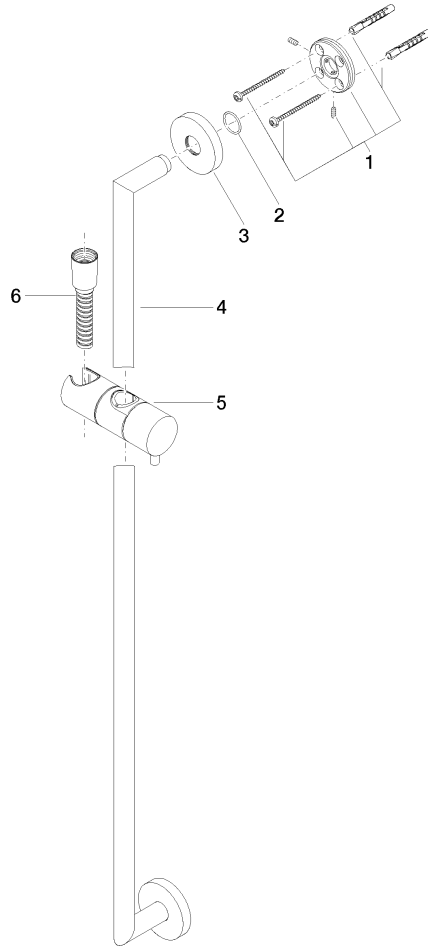

## Shower set - Brushed Chrome

TARA

ST 050 201 5660

Fits: TARA, META

- slide bar
- Pipe diameter 18 mm
- rosette Ø 55 mm
- gauge 800 mm
- metal shower hose 1750mm with integrated anti-twist protection
- shower hose connector 3/8"
- Three or five settings: COMPACT RAIN, COMPACT SOFT FLOW, COMPACT AQUAPRESSURE FLOW, max. flow rate 15 l/min (at 3 bar)
- Function from: 7 l/min
- spray head Ø 100mm

## Shower set - Brushed Chrome

TARA

ST 050 201 5660

---

ST 050 201 5660

Fits: TARA, META

- slide bar
- Pipe diameter 18 mm
- rosette Ø 55 mm
- gauge 800 mm
- metal shower hose 1750mm with integrated anti-twist protection
- shower hose connector 3/8"

ST 050 201 5660

mm [inches]

Certificates

WRAS\_2009048. ACS\_20 ACC LY 738. IAPMO\_4976 (2).

ST 050 201 5660

Parts for other finishes can be found here: [Chrome](#)

Spare parts list

No.	Item Number	Name	Quantity used	Delivery time
1	05 17 62 500 00 90	fixing set	2	2
2	90 14 10 032 00 90	seal	2	2
3	08 27 62 500-93	rosette	2	20
4	05 28 22 590 01-93	bar	1	20
5	12 580 970-93	Slide unit - Brushed Chrome	1	20
6	28 322 970-93	Metal shower hose 1/2" x 3/8" x 1750 mm - Brushed Chrome	1	20

**Shower set - Brushed Chrome**

TARA

ST 050 201 5660

- Three or five settings: COMPACT RAIN, COMPACT SOFT FLOW, COMPACT AQUAPRESSURE FLOW, max. flow rate 15 l/min (at 3 bar)
- with anti-scale system
- spray head Ø 100mm
- 1/2" connection
- WRAS 1704043
- Function from: 7 l/min