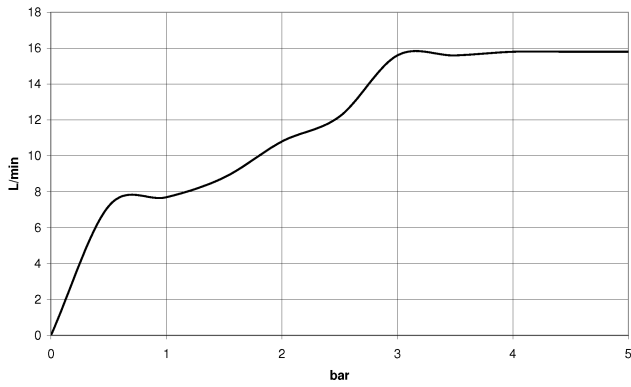

## Shower set - Brushed Chrome

---

TARA

ST 050 201 5660

ST 050 201 5660

mm [inches]

Flow rate chart

Certificates