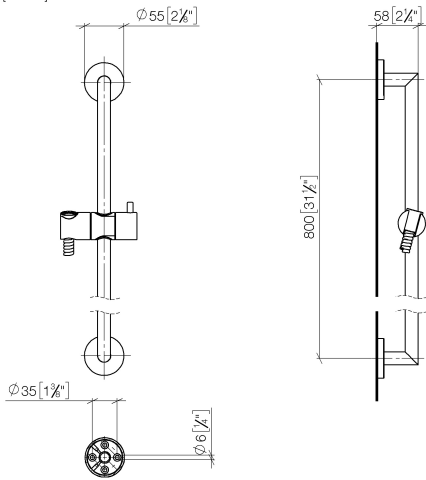

ST 050 201 5660

Fits: TARA, META

- slide bar
- Pipe diameter 18 mm
- rosette Ø 55 mm
- gauge 800 mm
- metal shower hose 1750mm with integrated anti-twist protection
- shower hose connector 3/8"
- Three or five settings: COMPACT RAIN, COMPACT SOFT FLOW, COMPACT AQUAPRESSURE FLOW, max. flow rate 15 l/min (at 3 bar)
- Function from: 7 l/min
- spray head Ø 100mm

Fits: TARA, META

- slide bar
- Pipe diameter 18 mm
- rosette Ø 55 mm
- gauge 800 mm
- metal shower hose 1750mm with integrated anti-twist protection
- shower hose connector 3/8"

This article does not include a hand shower!

	Hand shower FlowReduce - Brushed Dark Platinum	28 018 979-99 0010
--	---	-----------------------

ST 050 201 5660

mm [inches]

Certificates

WRAS_2009048. ACS_20 ACC LY 738. IAPMO_4976 (4).

ST 050 201 5660

Spare parts list

No.	Item Number	Name	Quantity used	Delivery time
1	05 17 62 500 00 90	fixing set	2	2
2	90 14 10 032 00 90	seal	2	2
3	08 27 62 500-99	rosette	2	30
4	05 28 22 590 01-99	bar	1	30
5	12 580 970-99	Slide unit - Brushed Dark Platinum	1	30
6	28 322 970-99	Metal shower hose 1/2" x 3/8" x 1750 mm - Brushed Dark Platinum	1	2