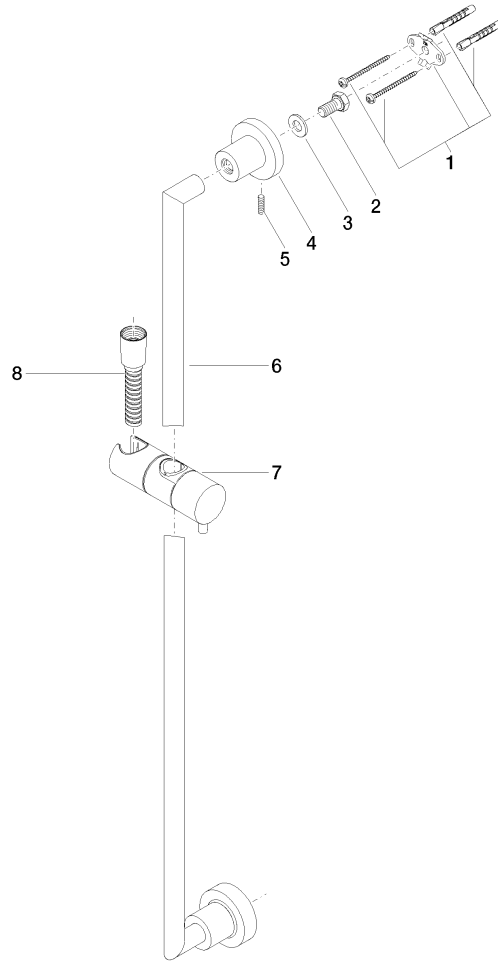

ST 050 203 1892

Spare parts list

No.	Item Number	Name	Quantity used	Delivery time
1	05 17 20 739 00 90	fixing set	2	2
2	09 30 30 071 90	screw	2	2
3	09 30 11 046 90	disc	2	2
4	08 17 89 505-08	holder	2	40
5	04 31 11 113 00 90	pin	2	2
6	05 28 22 590 00-08	bar	1	40
7	12 580 970-08	Slide unit - Platinum	1	40
8	28 322 970-08	Metal shower hose 1/2" x 3/8" x 1750 mm - Platinum	1	40