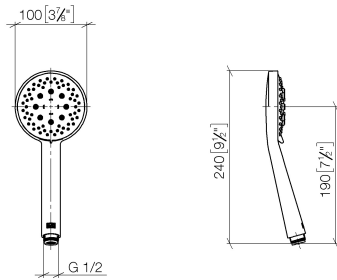

- slide bar
- Pipe diameter 18 mm
- rosettes Ø 55 mm
- gauge 800 mm
- metal shower hose 1750mm with integrated anti-twist protection
- shower hose connector 3/8"
- WRAS 2009048

This article does not include a hand shower!

ST 050 203 1892

mm [inches]

ST 050 203 1892

Parts for other finishes can be found here: [Chrome](#)

- Three or five settings: COMPACT RAIN, COMPACT SOFT FLOW, COMPACT AQUAPRESSURE FLOW, max. flow rate 15 l/min (at 3 bar)
- with anti-scale system
- spray head Ø 100mm
- 1/2" connection
- WRAS 2210003
- Function from: 7 l/min

TARA Shower set - Dark Chrome

TARA

ST 050 203 1892

ST 050 203 1892

	Light Gold	28 018 979-26
	Brushed Light Gold	28 018 979-27 0010
	Brushed Light Gold	28 018 979-27
	Brushed Durabronze (23kt Gold)	28 018 979-28
	Brushed Durabronze (23kt Gold)	28 018 979-28 0010
	Matte Black	28 018 979-33
	Matte Black	28 018 979-33 0010
	Brushed Bronze	28 018 979-42 0010
	Brushed Bronze	28 018 979-42
	Brushed Champagne (22kt Gold)	28 018 979-46
	Brushed Champagne (22kt Gold)	28 018 979-46 0010
	Champagne (22kt Gold)	28 018 979-47
	Champagne (22kt Gold)	28 018 979-47 0010
	Brushed Chrome	28 018 979-93
	Brushed Chrome	28 018 979-93 0010
	Brushed Dark Platinum	28 018 979-99
	Brushed Dark Platinum	28 018 979-99 0010

TARA Shower set - Dark Chrome

TARA

ST 050 203 1892

ST 050 203 1892

mm [inches]

Flow rate chart

Certificates

LGA_29984.