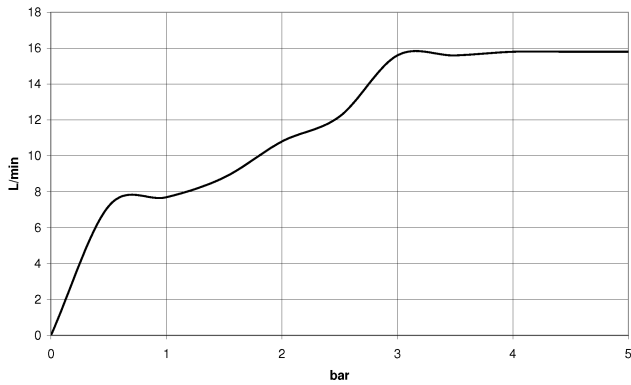

TARA Shower set - Dark Chrome

TARA

ST 050 203 1892

ST 050 203 1892

mm [inches]

Flow rate chart

Certificates

LGA_29984.