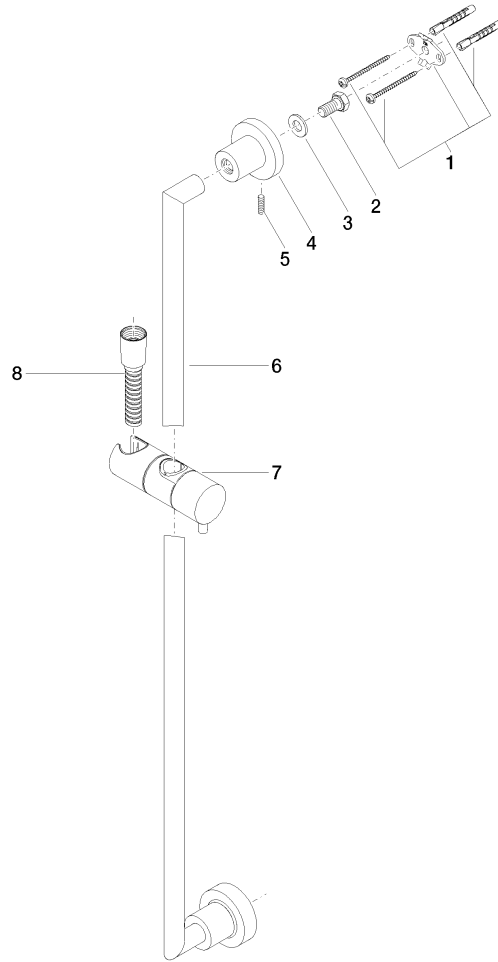

ST 050 203 1892

- slide bar
- Pipe diameter 18 mm
- rosettes Ø 55 mm
- gauge 800 mm
- metal shower hose 1750mm with integrated anti-twist protection
- shower hose connector 3/8"
- Three or five settings: COMPACT RAIN, COMPACT SOFT FLOW, COMPACT AQUAPRESSURE FLOW, max. flow rate 15 l/min (at 3 bar)
- Function from: 7 l/min
- spray head Ø 100mm

Individual components of this set

You need the following components for this set

1x 26 413 892-19

1x 28 018 979-19

TARA Shower set - Dark Chrome

TARA

ST 050 203 1892

ST 050 203 1892

- slide bar
- Pipe diameter 18 mm
- rosettes Ø 55 mm
- gauge 800 mm
- metal shower hose 1750mm with integrated anti-twist protection
- shower hose connector 3/8"
- WRAS 2009048

This article does not include a hand shower!

ST 050 203 1892

mm [inches]

ST 050 203 1892

Parts for other finishes can be found here: [Chrome](#)

- Three or five settings: COMPACT RAIN, COMPACT SOFT FLOW, COMPACT AQUAPRESSURE FLOW, max. flow rate 15 l/min (at 3 bar)
- with anti-scale system
- spray head Ø 100mm
- 1/2" connection
- WRAS 2210003
- Function from: 7 l/min