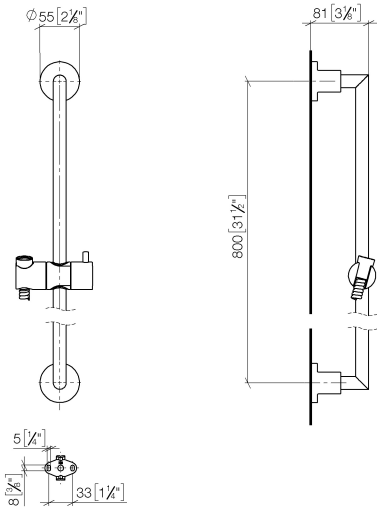

ST 050 203 1892

- slide bar
- Pipe diameter 18 mm
- rosettes Ø 55 mm
- gauge 800 mm
- metal shower hose 1750mm with integrated anti-twist protection
- shower hose connector 3/8"
- Three or five settings: COMPACT RAIN, COMPACT SOFT FLOW, COMPACT AQUAPRESSURE FLOW, max. flow rate 15 l/min (at 3 bar)
- Function from: 7 l/min
- spray head Ø 100mm

- slide bar
- Pipe diameter 18 mm
- rosettes Ø 55 mm
- gauge 800 mm
- metal shower hose 1750mm with integrated anti-twist protection
- shower hose connector 3/8"
- WRAS 2009048

This article does not include a hand shower!

ST 050 203 1892

mm [inches]

ST 050 203 1892

Parts for other finishes can be found here: [Chrome](#)

- Three or five settings: COMPACT RAIN, COMPACT SOFT FLOW, COMPACT AQUAPRESSURE FLOW, max. flow rate 15 l/min (at 3 bar)
- with anti-scale system
- spray head Ø 100mm
- 1/2" connection
- WRAS 2210003
- Function from: 7 l/min

TARA Shower set - Dark Chrome

TARA

ST 050 203 1892

ST 050 203 1892

mm [inches]

Flow rate chart

Certificates

LGA_29984.