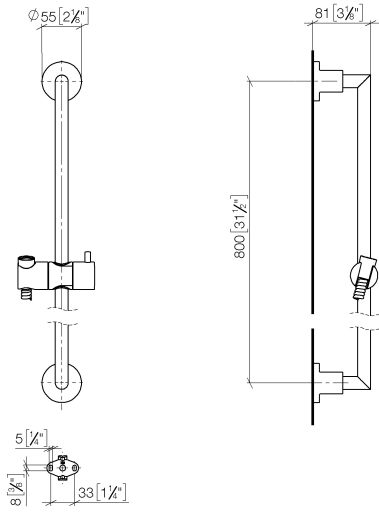

ST 050 203 1892

- slide bar
- Pipe diameter 18 mm
- rosettes Ø 55 mm
- gauge 800 mm
- metal shower hose 1750mm with integrated anti-twist protection
- shower hose connector 3/8"
- Three or five settings: COMPACT RAIN, COMPACT SOFT FLOW, COMPACT AQUAPRESSURE FLOW, max. flow rate 15 l/min (at 3 bar)
- Function from: 7 l/min
- spray head Ø 100mm

- slide bar
- Pipe diameter 18 mm
- rosettes Ø 55 mm
- gauge 800 mm
- metal shower hose 1750mm with integrated anti-twist protection
- shower hose connector 3/8"
- WRAS 2009048

This article does not include a hand shower!

ST 050 203 1892

mm [inches]

Certificates

WRAS_2009048.

ACS_20 ACC LY 738.

ST 050 203 1892

Spare parts list

| No. | Item Number | Name | Quantity used | Delivery time |
|-----|--------------------|--|---------------|---------------|
| 1 | 05 17 20 739 00 90 | fixing set | 2 | 2 |
| 2 | 09 30 30 071 90 | screw | 2 | 2 |
| 3 | 09 30 11 046 90 | disc | 2 | 2 |
| 4 | 08 17 89 505-28 | holder | 2 | 20 |
| 5 | 04 31 11 113 00 90 | pin | 2 | 2 |
| 6 | 05 28 22 590 00-28 | bar | 1 | 20 |
| 7 | 12 580 970-28 | Slide unit - Brushed Durabron (23kt Gold) | 1 | 20 |
| 8 | 28 322 970-28 | Metal shower hose 1/2" x 3/8" x 1750 mm - Brushed Durabron (23kt Gold) | 1 | 20 |

TARA Shower set - Brushed Durabrass (23kt Gold)

TARA

ST 050 203 1892

- Three or five settings: COMPACT RAIN, COMPACT SOFT FLOW, COMPACT AQUAPRESSURE FLOW, max. flow rate 15 l/min (at 3 bar)
- with anti-scale system
- spray head Ø 100mm
- 1/2" connection
- WRAS 2210003
- Function from: 7 l/min