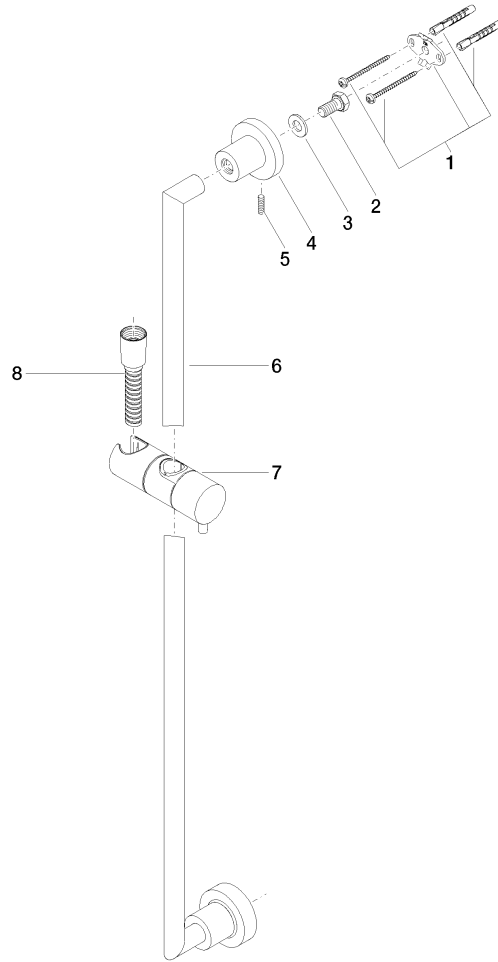

ST 050 203 1892

- slide bar
- Pipe diameter 18 mm
- rosettes Ø 55 mm
- gauge 800 mm
- metal shower hose 1750mm with integrated anti-twist protection
- shower hose connector 3/8"
- Three or five settings: COMPACT RAIN, COMPACT SOFT FLOW, COMPACT AQUAPRESSURE FLOW, max. flow rate 15 l/min (at 3 bar)
- Function from: 7 l/min
- spray head Ø 100mm

- slide bar
- Pipe diameter 18 mm
- rosettes Ø 55 mm
- gauge 800 mm
- metal shower hose 1750mm with integrated anti-twist protection
- shower hose connector 3/8"
- WRAS 2009048

This article does not include a hand shower!

ST 050 203 1892

mm [inches]

Certificates

WRAS_2009048.

ACS_20 ACC LY 738.

ST 050 203 1892

Spare parts list

| No. | Item Number | Name | Quantity used | Delivery time |
|-----|--------------------|--|---------------|---------------|
| 1 | 05 17 20 739 00 90 | fixing set | 2 | 2 |
| 2 | 09 30 30 071 90 | screw | 2 | 2 |
| 3 | 09 30 11 046 90 | disc | 2 | 2 |
| 4 | 08 17 89 505-28 | holder | 2 | 20 |
| 5 | 04 31 11 113 00 90 | pin | 2 | 2 |
| 6 | 05 28 22 590 00-28 | bar | 1 | 20 |
| 7 | 12 580 970-28 | Slide unit - Brushed Durabron (23kt Gold) | 1 | 20 |
| 8 | 28 322 970-28 | Metal shower hose 1/2" x 3/8" x 1750 mm - Brushed Durabron (23kt Gold) | 1 | 20 |

TARA Shower set - Brushed Durabrass (23kt Gold)

TARA

ST 050 203 1892

- Three or five settings: COMPACT RAIN, COMPACT SOFT FLOW, COMPACT AQUAPRESSURE FLOW, max. flow rate 15 l/min (at 3 bar)
- with anti-scale system
- spray head Ø 100mm
- 1/2" connection
- WRAS 2210003
- Function from: 7 l/min