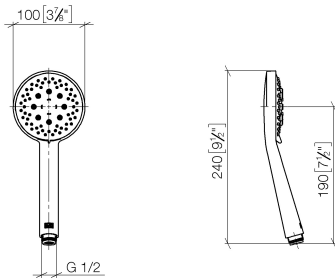

ST 050 203 1892

- slide bar
- Pipe diameter 18 mm
- rosettes Ø 55 mm
- gauge 800 mm
- metal shower hose 1750mm with integrated anti-twist protection
- shower hose connector 3/8"
- Three or five settings: COMPACT RAIN, COMPACT SOFT FLOW, COMPACT AQUAPRESSURE FLOW, max. flow rate 15 l/min (at 3 bar)
- Function from: 7 l/min
- spray head Ø 100mm

- Three or five settings: COMPACT RAIN, COMPACT SOFT FLOW, COMPACT AQUAPRESSURE FLOW, max. flow rate 15 l/min (at 3 bar)
- with anti-scale system
- spray head Ø 100mm
- 1/2" connection
- WRAS 2210003
- Function from: 7 l/min

TARA Shower set - Brushed Champagne (22kt Gold)

TARA

ST 050 203 1892

TARA Shower set - Brushed Champagne (22kt Gold)

TARA

ST 050 203 1892

ST 050 203 1892

mm [inches]

No.	Item Number	Name	Quantity used	Delivery time
1	09 23 01 039 90	sieve	1	2

ST 050 203 1892

- slide bar
- Pipe diameter 18 mm
- rosettes Ø 55 mm
- gauge 800 mm
- metal shower hose 1750mm with integrated anti-twist protection
- shower hose connector 3/8"
- WRAS 2009048