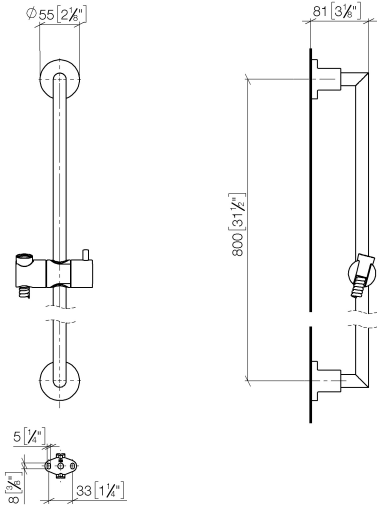

ST 050 203 1892

- slide bar
- Pipe diameter 18 mm
- rosettes Ø 55 mm
- gauge 800 mm
- metal shower hose 1750mm with integrated anti-twist protection
- shower hose connector 3/8"
- Three or five settings: COMPACT RAIN, COMPACT SOFT FLOW, COMPACT AQUAPRESSURE FLOW, max. flow rate 15 l/min (at 3 bar)
- Function from: 7 l/min
- spray head Ø 100mm

No.	Item Number	Name	Quantity used	Delivery time
1	09 23 01 039 90	sieve	1	2

ST 050 203 1892

- slide bar
- Pipe diameter 18 mm
- rosettes Ø 55 mm
- gauge 800 mm
- metal shower hose 1750mm with integrated anti-twist protection
- shower hose connector 3/8"
- WRAS 2009048

TARA Shower set - Brushed Champagne (22kt Gold)

TARA

ST 050 203 1892

ST 050 203 1892

mm [inches]

ST 050 203 1892

Parts for other finishes can be found here: [Chrome](#)

Spare parts list

No.	Item Number	Name	Quantity used	Delivery time
1	05 17 20 739 00 90	fixing set	2	2
2	09 30 30 071 90	screw	2	2
3	09 30 11 046 90	disc	2	2
4	08 17 89 505-46	holder	2	30
5	04 31 11 113 00 90	pin	2	2
6	05 28 22 590 00-46	bar	1	30
7	12 580 970-46	Slide unit - Brushed Champagne (22kt Gold)	1	30
8	28 322 970-46	Metal shower hose 1/2" x 3/8" x 1750 mm - Brushed Champagne (22kt Gold)	1	30