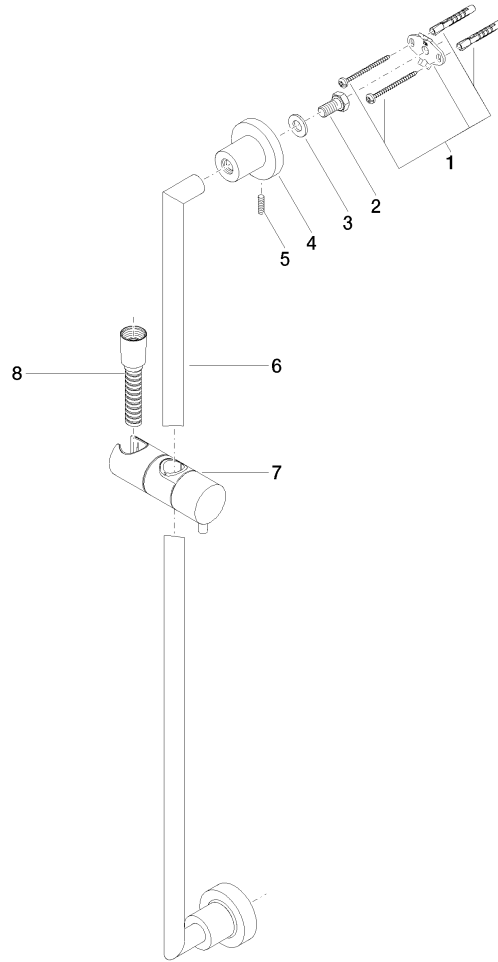

ST 050 203 1892

- slide bar
- Pipe diameter 18 mm
- rosettes Ø 55 mm
- gauge 800 mm
- metal shower hose 1750mm with integrated anti-twist protection
- shower hose connector 3/8"
- Three or five settings: COMPACT RAIN, COMPACT SOFT FLOW, COMPACT AQUAPRESSURE FLOW, max. flow rate 15 l/min (at 3 bar)
- Function from: 7 l/min
- spray head Ø 100mm

No.	Item Number	Name	Quantity used	Delivery time
1	09 23 01 039 90	sieve	1	2

ST 050 203 1892

- slide bar
- Pipe diameter 18 mm
- rosettes Ø 55 mm
- gauge 800 mm
- metal shower hose 1750mm with integrated anti-twist protection
- shower hose connector 3/8"
- WRAS 2009048

TARA Shower set - Brushed Champagne (22kt Gold)

TARA

ST 050 203 1892

ST 050 203 1892

mm [inches]

ST 050 203 1892

Parts for other finishes can be found here: [Chrome](#)

Spare parts list

No.	Item Number	Name	Quantity used	Delivery time
1	05 17 20 739 00 90	fixing set	2	2
2	09 30 30 071 90	screw	2	2
3	09 30 11 046 90	disc	2	2
4	08 17 89 505-46	holder	2	30
5	04 31 11 113 00 90	pin	2	2
6	05 28 22 590 00-46	bar	1	30
7	12 580 970-46	Slide unit - Brushed Champagne (22kt Gold)	1	30
8	28 322 970-46	Metal shower hose 1/2" x 3/8" x 1750 mm - Brushed Champagne (22kt Gold)	1	30