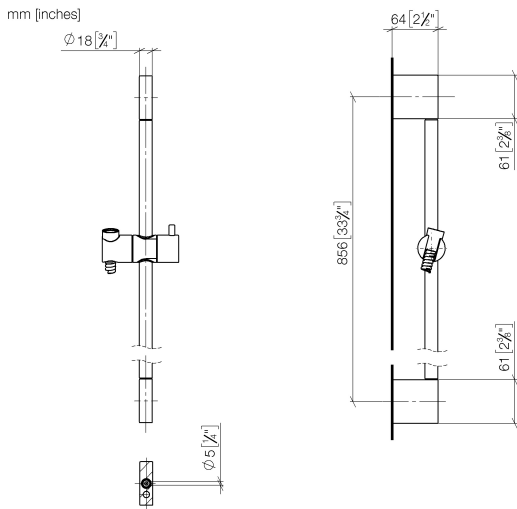

ST 050 203 2979

Fits: IMO, LISSÉ, META

- slide bar
- Pipe diameter 18 mm
- gauge 853 mm
- metal shower hose 1750mm with integrated anti-twist protection
- shower hose connector 3/8"
- Three or five settings: COMPACT RAIN, COMPACT SOFT FLOW, COMPACT AQUAPRESSURE FLOW, max. flow rate 6.8 l/min (at 3 bar)
- Function from: 6 l/min
- spray head Ø 100mm
- This product can help a building meet the requirements of Green Building Rating Systems, e.g. LEED®, BREEAM®, DGNB

ST 050 203 2979

Fits: IMO, LULU, MEM, TARA, CL.1, LISSÉ, VAIA, META, CYO

- slide bar
- Pipe diameter 18 mm
- gauge 853 mm
- metal shower hose 1750mm with integrated anti-twist protection
- shower hose connector 3/8"

ST 050 203 2979

Certificates

WRAS_2009048. ACS_20 ACC LY 738. IAPMO_4976 (1).

ST 050 203 2979

Spare parts list

No.	Item Number	Name	Quantity used	Delivery time
1	05 17 20 726 02 90	fixing set	2	2
2	08 17 20 726 90	holder	2	2
3	09 31 11 049 90	pin	2	2
4	04 31 11 113 00 90	pin	2	2
5	08 17 97 054-06	holder	2	10
6	90 28 22 597 00-06	holder	1	10
7	12 580 970-06	Slide unit - Brushed Platinum	1	10
8	28 322 970-06	Metal shower hose 1/2" x 3/8" x 1750 mm - Brushed Platinum	1	2