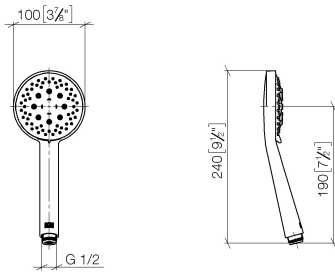

ST 050 203 2979

Fits: IMO, LISSÉ, META

- slide bar
- Pipe diameter 18 mm
- gauge 853 mm
- metal shower hose 1750mm with integrated anti-twist protection
- shower hose connector 3/8"
- Three or five settings: COMPACT RAIN, COMPACT SOFT FLOW, COMPACT AQUAPRESSURE FLOW, max. flow rate 6.8 l/min (at 3 bar)
- Function from: 6 l/min
- spray head Ø 100mm
- This product can help a building meet the requirements of Green Building Rating Systems, e.g. LEED®, BREEAM®, DGNB

ST 050 203 2979

Certificates

WRAS_2009048. ACS_20 ACC LY 738. IAPMO_4976 (1).

ST 050 203 2979

Spare parts list

No.	Item Number	Name	Quantity used	Delivery time
1	05 17 20 726 02 90	fixing set	2	2
2	08 17 20 726 90	holder	2	2
3	09 31 11 049 90	pin	2	2
4	04 31 11 113 00 90	pin	2	2
5	08 17 97 054-06	holder	2	10
6	90 28 22 597 00-06	holder	1	10
7	12 580 970-06	Slide unit - Brushed Platinum	1	10
8	28 322 970-06	Metal shower hose 1/2" x 3/8" x 1750 mm - Brushed Platinum	1	2

ST 050 203 2979

ST 050 203 2979

mm [inches]

Flow rate chart

Certificates

LGA_29984.

Spare parts list

No.	Item Number	Name	Quantity used	Delivery time
1	09 23 01 039 90	sieve	1	2