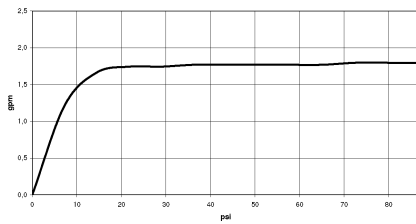

ST 050 203 2979

ST 050 203 2979

mm [inches]

Flow rate chart

Certificates

LGA_29984.

Spare parts list

No.	Item Number	Name	Quantity used	Delivery time
1	09 23 01 039 90	sieve	1	2