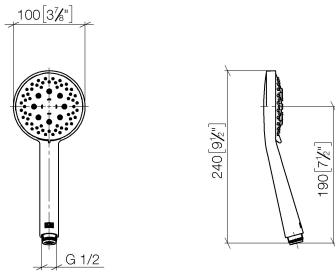

Shower set - Dark Chrome

ST 050 203 2979

Fits: IMO, LISSÉ, META

- slide bar
- Pipe diameter 18 mm
- gauge 853 mm
- metal shower hose 1750mm with integrated anti-twist protection
- shower hose connector 3/8"
- Three or five settings: COMPACT RAIN, COMPACT SOFT FLOW, COMPACT AQUAPRESSURE FLOW, max. flow rate 6.8 l/min (at 3 bar)
- Function from: 6 l/min
- spray head Ø 100mm
- This product can help a building meet the requirements of Green Building Rating Systems, e.g. LEED®, BREEAM®, DGNB

Shower set - Dark Chrome

IMO

ST 050 203 2979

ST 050 203 2979

mm [inches]

Flow rate chart

Certificates

LGA_29984.