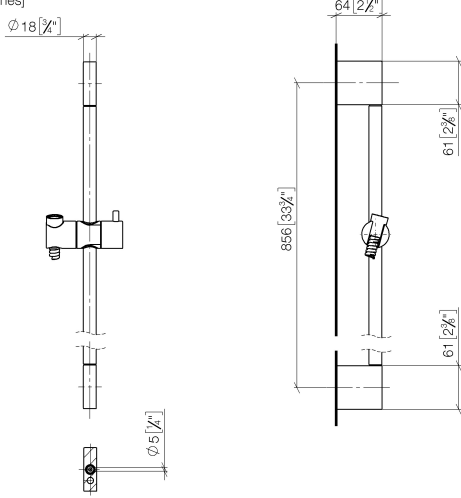

ST 050 203 2979

mm [inches]