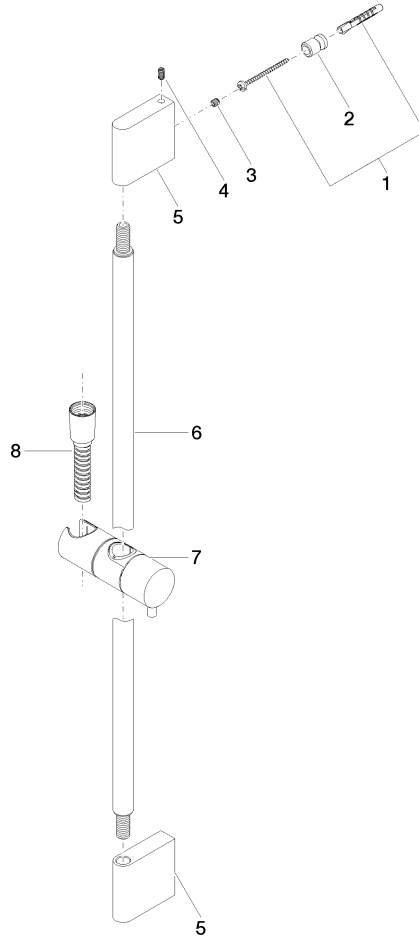

Shower set - Dark Chrome

ST 050 203 2979

Fits: IMO, LISSÉ, META

- slide bar
- Pipe diameter 18 mm
- gauge 853 mm
- metal shower hose 1750mm with integrated anti-twist protection
- shower hose connector 3/8"
- Three or five settings: COMPACT RAIN, COMPACT SOFT FLOW, COMPACT AQUAPRESSURE FLOW, max. flow rate 6.8 l/min (at 3 bar)
- Function from: 6 l/min
- spray head Ø 100mm
- This product can help a building meet the requirements of Green Building Rating Systems, e.g. LEED®, BREEAM®, DGNB

ST 050 203 2979

Fits: IMO, LULU, MEM, TARA, CL.1, LISSÉ,
VAIA, META, CYO

- slide bar
- Pipe diameter 18 mm
- gauge 853 mm
- metal shower hose 1750mm with integrated anti-twist protection
- shower hose connector 3/8"

Recommended miscellaneous

Wall elbow - Dark Chrome 28 450 980-19

Recommended miscellaneous

LISSÉ Wall elbow - Dark Chrome 28 450 845-19

ST 050 203 2979

mm [inches]

ST 050 203 2979

Parts for other finishes can be found here: [Chrome](#)