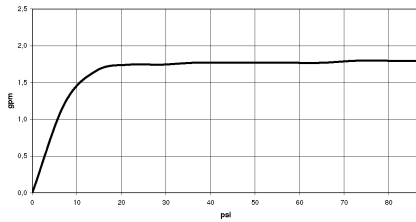

Shower set - Light Gold

IMO

ST 050 203 2979

ST 050 203 2979

mm [inches]

Flow rate chart

Certificates

LGA_29984.