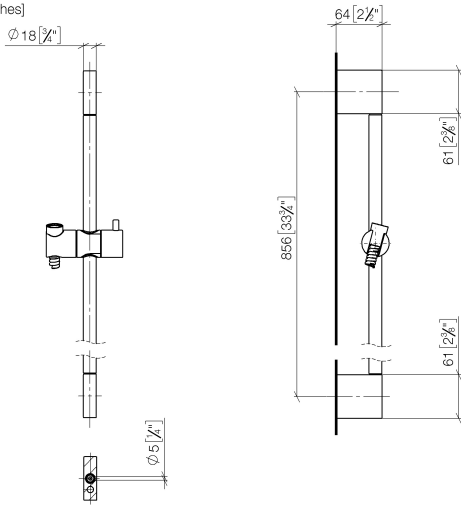

Shower set - Light Gold

ST 050 203 2979

Fits: IMO, LISSÉ, META

- slide bar
- Pipe diameter 18 mm
- gauge 853 mm
- metal shower hose 1750mm with integrated anti-twist protection
- shower hose connector 3/8"
- Three or five settings: COMPACT RAIN, COMPACT SOFT FLOW, COMPACT AQUAPRESSURE FLOW, max. flow rate 6.8 l/min (at 3 bar)
- Function from: 6 l/min
- spray head Ø 100mm
- This product can help a building meet the requirements of Green Building Rating Systems, e.g. LEED®, BREEAM®, DGNB

- slide bar
- Pipe diameter 18 mm
- gauge 853 mm
- metal shower hose 1750mm with integrated anti-twist protection
- shower hose connector 3/8"

This article does not include a hand shower!

This article does not include a hand shower!

Required miscellaneous

	Concealed wall elbow - •min. recess depth 90 mm •max. recess depth 163 mm	35 085 970 90
---	--	---------------

Required miscellaneous

	Slide unit - Light Gold	12 580 970-26
---	--------------------------------	---------------

Required miscellaneous

	Hand shower FlowReduce - Light Gold	28 018 979-26 0010
---	--	-----------------------

ST 050 203 2979

mm [inches]

Spare parts list

No.	Item Number	Name	Quantity used	Delivery time
1	05 17 20 726 02 90	fixing set	2	2
2	08 17 20 726 90	holder	2	2
3	09 31 11 049 90	pin	2	2
4	04 31 11 113 00 90	pin	2	2
5	08 17 97 054-26	holder	2	60
6	90 28 22 597 00-26	holder	1	30
7	12 580 970-26	Slide unit - Light Gold	1	30
8	28 322 970-26	Metal shower hose 1/2" x 3/8" x 1750 mm - Light Gold	1	30