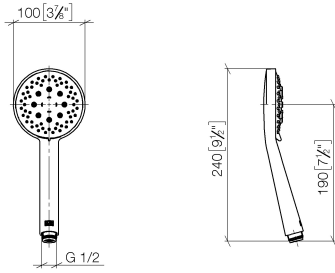

Shower set - Light Gold

ST 050 203 2979

Fits: IMO, LISSÉ, META

- slide bar
- Pipe diameter 18 mm
- gauge 853 mm
- metal shower hose 1750mm with integrated anti-twist protection
- shower hose connector 3/8"
- Three or five settings: COMPACT RAIN, COMPACT SOFT FLOW, COMPACT AQUAPRESSURE FLOW, max. flow rate 6.8 l/min (at 3 bar)
- Function from: 6 l/min
- spray head Ø 100mm
- This product can help a building meet the requirements of Green Building Rating Systems, e.g. LEED®, BREEAM®, DGNB

- slide bar
- Pipe diameter 18 mm
- gauge 853 mm
- metal shower hose 1750mm with integrated anti-twist protection
- shower hose connector 3/8"

This article does not include a hand shower!

This article does not include a hand shower!

Intrinsic protection against back flow.

	Light Gold	28 018 979-26 0010
	Chrome	28 018 979-00
	Chrome	28 018 979-00 0010
	Brushed Platinum	28 018 979-06
	Brushed Platinum	28 018 979-06 0010
	Platinum	28 018 979-08
	Platinum	28 018 979-08 0010
	Dark Brass matt	28 018 979-16 0010
	Dark Bronze matt	28 018 979-17 0010
	Dark Chrome	28 018 979-19
	Dark Chrome	28 018 979-19 0010
	Light Gold	28 018 979-26
	Brushed Light Gold	28 018 979-27 0010
	Brushed Light Gold	28 018 979-27
	Brushed Durabronze (23kt Gold)	28 018 979-28
	Brushed Durabronze (23kt Gold)	28 018 979-28 0010
	Matte Black	28 018 979-33
	Matte Black	28 018 979-33 0010
	Brushed Bronze	28 018 979-42 0010
	Brushed Bronze	28 018 979-42
	Brushed Champagne (22kt Gold)	28 018 979-46
	Brushed Champagne (22kt Gold)	28 018 979-46 0010
	Champagne (22kt Gold)	28 018 979-47
	Champagne (22kt Gold)	28 018 979-47 0010
	Brushed Chrome	28 018 979-93
	Brushed Chrome	28 018 979-93 0010
	Brushed Dark Platinum	28 018 979-99
	Brushed Dark Platinum	28 018 979-99 0010

Shower set - Light Gold

IMO

ST 050 203 2979

ST 050 203 2979

mm [inches]

Flow rate chart

Certificates

LGA_29984.