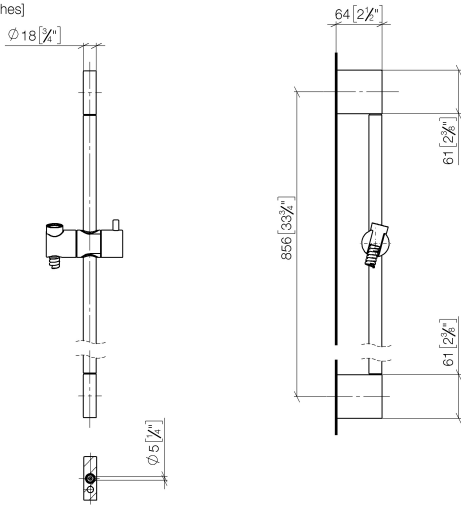

Shower set - Brushed Light Gold

ST 050 203 2979

Fits: IMO, LISSÉ, META

- slide bar
- Pipe diameter 18 mm
- gauge 853 mm
- metal shower hose 1750mm with integrated anti-twist protection
- shower hose connector 3/8"
- Three or five settings: COMPACT RAIN, COMPACT SOFT FLOW, COMPACT AQUAPRESSURE FLOW, max. flow rate 6.8 l/min (at 3 bar)
- Function from: 6 l/min
- spray head Ø 100mm
- This product can help a building meet the requirements of Green Building Rating Systems, e.g. LEED®, BREEAM®, DGNB

Shower set - Brushed Light Gold

IMO

ST 050 203 2979

Fits: IMO, LULU, MEM, TARA, CL.1, LISSÉ,
VAIA, META, CYO

- slide bar
- Pipe diameter 18 mm
- gauge 853 mm
- metal shower hose 1750mm with integrated anti-twist protection
- shower hose connector 3/8"

Required miscellaneous

Concealed wall elbow - 35 085 970 90
 •min. recess depth 90 mm
 •max. recess depth 163 mm

Required miscellaneous

Slide unit - Brushed Light Gold 12 580 970-27

Required miscellaneous

Hand shower FlowReduce - 28 018 979-27
Brushed Light Gold 0010

ST 050 203 2979

mm [inches]

ST 050 203 2979

Spare parts list

No.	Item Number	Name	Quantity used	Delivery time
1	05 17 20 726 02 90	fixing set	2	2
2	08 17 20 726 90	holder	2	2
3	09 31 11 049 90	pin	2	2
4	04 31 11 113 00 90	pin	2	2
5	08 17 97 054-27	holder	2	60
6	90 28 22 597 00-27	holder	1	30
7	12 580 970-27	Slide unit - Brushed Light Gold	1	30
8	28 322 970-27	Metal shower hose 1/2" x 3/8" x 1750 mm - Brushed Light Gold	1	30