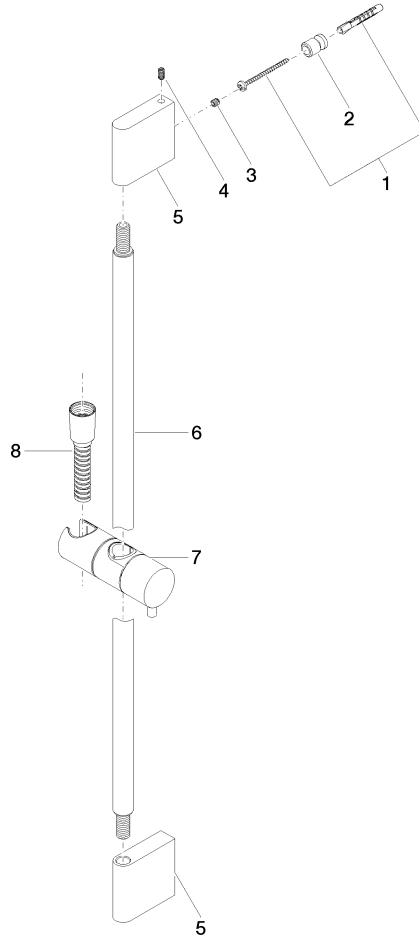

Shower set - Brushed Light Gold

ST 050 203 2979

Fits: IMO, LISSÉ, META

- slide bar
- Pipe diameter 18 mm
- gauge 853 mm
- metal shower hose 1750mm with integrated anti-twist protection
- shower hose connector 3/8"
- Three or five settings: COMPACT RAIN, COMPACT SOFT FLOW, COMPACT AQUAPRESSURE FLOW, max. flow rate 6.8 l/min (at 3 bar)
- Function from: 6 l/min
- spray head Ø 100mm
- This product can help a building meet the requirements of Green Building Rating Systems, e.g. LEED®, BREEAM®, DGNB

Shower set - Brushed Light Gold

IMO

ST 050 203 2979

Fits: IMO, LULU, MEM, TARA, CL.1, LISSÉ,
VAIA, META, CYO

- slide bar
- Pipe diameter 18 mm
- gauge 853 mm
- metal shower hose 1750mm with integrated anti-twist protection
- shower hose connector 3/8"

Required miscellaneous

Concealed wall elbow - 35 085 970 90
 •min. recess depth 90 mm
 •max. recess depth 163 mm

Required miscellaneous

Slide unit - Brushed Light Gold 12 580 970-27

Required miscellaneous

Hand shower FlowReduce - 28 018 979-27
Brushed Light Gold 0010

ST 050 203 2979

mm [inches]

ST 050 203 2979

Spare parts list

No.	Item Number	Name	Quantity used	Delivery time
1	05 17 20 726 02 90	fixing set	2	2
2	08 17 20 726 90	holder	2	2
3	09 31 11 049 90	pin	2	2
4	04 31 11 113 00 90	pin	2	2
5	08 17 97 054-27	holder	2	60
6	90 28 22 597 00-27	holder	1	30
7	12 580 970-27	Slide unit - Brushed Light Gold	1	30
8	28 322 970-27	Metal shower hose 1/2" x 3/8" x 1750 mm - Brushed Light Gold	1	30