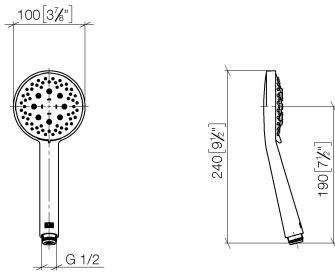

Shower set - Brushed Light Gold

ST 050 203 2979

Fits: IMO, LISSÉ, META

- slide bar
- Pipe diameter 18 mm
- gauge 853 mm
- metal shower hose 1750mm with integrated anti-twist protection
- shower hose connector 3/8"
- Three or five settings: COMPACT RAIN, COMPACT SOFT FLOW, COMPACT AQUAPRESSURE FLOW, max. flow rate 6.8 l/min (at 3 bar)
- Function from: 6 l/min
- spray head Ø 100mm
- This product can help a building meet the requirements of Green Building Rating Systems, e.g. LEED®, BREEAM®, DGNB

Shower set - Brushed Light Gold

IMO

ST 050 203 2979

Fits: IMO, LULU, MEM, TARA, CL.1, LISSÉ,
VAIA, META, CYO

- slide bar
- Pipe diameter 18 mm
- gauge 853 mm
- metal shower hose 1750mm with integrated anti-twist protection
- shower hose connector 3/8"

Hand shower FlowReduce - 28 018 979-27
Brushed Light Gold 0010

ST 050 203 2979

mm [inches]

ST 050 203 2979

Spare parts list

No.	Item Number	Name	Quantity used	Delivery time
1	05 17 20 726 02 90	fixing set	2	2
2	08 17 20 726 90	holder	2	2
3	09 31 11 049 90	pin	2	2
4	04 31 11 113 00 90	pin	2	2
5	08 17 97 054-27	holder	2	60
6	90 28 22 597 00-27	holder	1	30
7	12 580 970-27	Slide unit - Brushed Light Gold	1	30
8	28 322 970-27	Metal shower hose 1/2" x 3/8" x 1750 mm - Brushed Light Gold	1	30

ST 050 203 2979

ST 050 203 2979

mm [inches]

Flow rate chart

Certificates

LGA_29984.

Spare parts list

No.	Item Number	Name	Quantity used	Delivery time
1	09 23 01 039 90	sieve	1	2