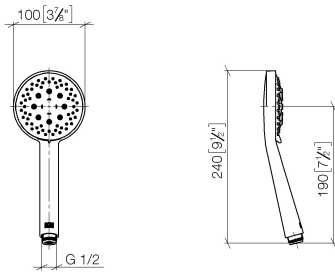

# Shower set - Champagne (22kt Gold)

ST 050 203 2979

Fits: IMO, LISSÉ, META

- slide bar
- Pipe diameter 18 mm
- gauge 853 mm
- metal shower hose 1750mm with integrated anti-twist protection
- shower hose connector 3/8"
- Three or five settings: COMPACT RAIN, COMPACT SOFT FLOW, COMPACT AQUAPRESSURE FLOW, max. flow rate 6.8 l/min (at 3 bar)
- Function from: 6 l/min
- spray head Ø 100mm
- This product can help a building meet the requirements of Green Building Rating Systems, e.g. LEED®, BREEAM®, DGNB

## Shower set - Champagne (22kt Gold)

IMO

ST 050 203 2979

Fits: IMO, LULU, MEM, TARA, CL.1, LISSÉ,  
VAIA, META, CYO

- slide bar
- Pipe diameter 18 mm
- gauge 853 mm
- metal shower hose 1750mm with integrated anti-twist protection
- shower hose connector 3/8"

### Recommended miscellaneous

**Wall elbow - Champagne (22kt Gold)** 28 450 980-47

ST 050 203 2979

mm [inches]

ST 050 203 2979

Parts for other finishes can be found here: [Chrome](#)

**Spare parts list**

No.	Item Number	Name	Quantity used	Delivery time
1	05 17 20 726 02 90	fixing set	2	2
2	08 17 20 726 90	holder	2	2
3	09 31 11 049 90	pin	2	2
4	04 31 11 113 00 90	pin	2	2
5	08 17 97 054-47	holder	2	30
6	90 28 22 597 00-47	holder	1	30
7	12 580 970-47	Slide unit - Champagne (22kt Gold)	1	30
8	28 322 970-47	Metal shower hose 1/2" x 3/8" x 1750 mm - Champagne (22kt Gold)	1	30

## Shower set - Champagne (22kt Gold)

---

IMO

ST 050 203 2979

ST 050 203 2979

mm [inches]

**Flow rate chart**

**Certificates**