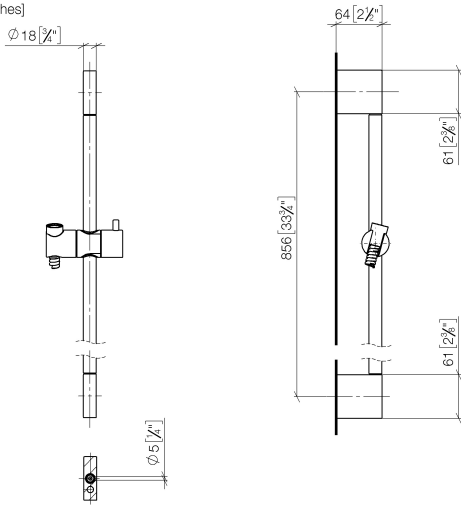

# Shower set - Champagne (22kt Gold)

ST 050 203 2979

Fits: IMO, LISSÉ, META

- slide bar
- Pipe diameter 18 mm
- gauge 853 mm
- metal shower hose 1750mm with integrated anti-twist protection
- shower hose connector 3/8"
- Three or five settings: COMPACT RAIN, COMPACT SOFT FLOW, COMPACT AQUAPRESSURE FLOW, max. flow rate 6.8 l/min (at 3 bar)
- Function from: 6 l/min
- spray head Ø 100mm
- This product can help a building meet the requirements of Green Building Rating Systems, e.g. LEED®, BREEAM®, DGNB

## Shower set - Champagne (22kt Gold)

IMO

ST 050 203 2979

Fits: IMO, LULU, MEM, TARA, CL.1, LISSÉ,  
VAIA, META, CYO

- slide bar
- Pipe diameter 18 mm
- gauge 853 mm
- metal shower hose 1750mm with integrated anti-twist protection
- shower hose connector 3/8"

### Recommended miscellaneous

**Wall elbow - Champagne (22kt Gold)** 28 450 980-47

ST 050 203 2979

mm [inches]

ST 050 203 2979

Parts for other finishes can be found here: [Chrome](#)

**Spare parts list**

No.	Item Number	Name	Quantity used	Delivery time
1	05 17 20 726 02 90	fixing set	2	2
2	08 17 20 726 90	holder	2	2
3	09 31 11 049 90	pin	2	2
4	04 31 11 113 00 90	pin	2	2
5	08 17 97 054-47	holder	2	30
6	90 28 22 597 00-47	holder	1	30
7	12 580 970-47	Slide unit - Champagne (22kt Gold)	1	30
8	28 322 970-47	Metal shower hose 1/2" x 3/8" x 1750 mm - Champagne (22kt Gold)	1	30