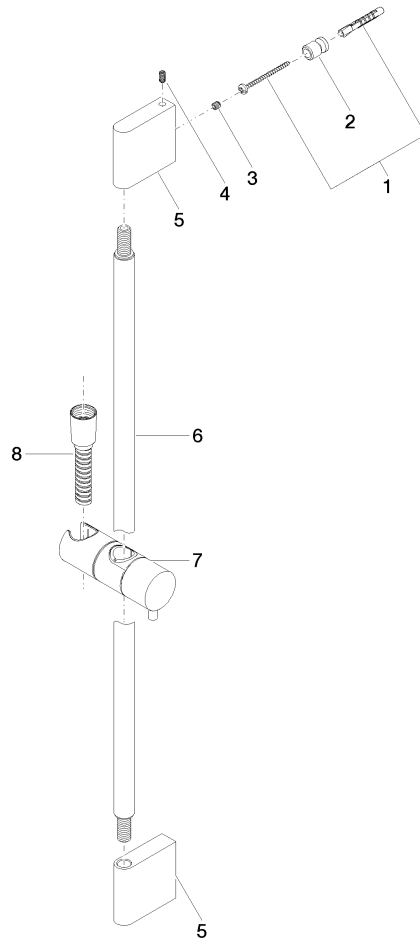

# Shower set - Champagne (22kt Gold)

ST 050 203 2979

Fits: IMO, LISSÉ, META

- slide bar
- Pipe diameter 18 mm
- gauge 853 mm
- metal shower hose 1750mm with integrated anti-twist protection
- shower hose connector 3/8"
- Three or five settings: COMPACT RAIN, COMPACT SOFT FLOW, COMPACT AQUAPRESSURE FLOW, max. flow rate 6.8 l/min (at 3 bar)
- Function from: 6 l/min
- spray head Ø 100mm
- This product can help a building meet the requirements of Green Building Rating Systems, e.g. LEED®, BREEAM®, DGNB

## Shower set - Champagne (22kt Gold)

IMO

ST 050 203 2979

Fits: IMO, LULU, MEM, TARA, CL.1, LISSÉ,  
VAIA, META, CYO

- slide bar
- Pipe diameter 18 mm
- gauge 853 mm
- metal shower hose 1750mm with integrated anti-twist protection
- shower hose connector 3/8"

### Recommended miscellaneous

**Wall elbow - Champagne (22kt Gold)** 28 450 980-47

ST 050 203 2979

mm [inches]

ST 050 203 2979

Parts for other finishes can be found here: [Chrome](#)

**Spare parts list**

No.	Item Number	Name	Quantity used	Delivery time
1	05 17 20 726 02 90	fixing set	2	2
2	08 17 20 726 90	holder	2	2
3	09 31 11 049 90	pin	2	2
4	04 31 11 113 00 90	pin	2	2
5	08 17 97 054-47	holder	2	30
6	90 28 22 597 00-47	holder	1	30
7	12 580 970-47	Slide unit - Champagne (22kt Gold)	1	30
8	28 322 970-47	Metal shower hose 1/2" x 3/8" x 1750 mm - Champagne (22kt Gold)	1	30

# Shower set - Champagne (22kt Gold)

IMO

ST 050 203 2979

- Three or five settings: COMPACT RAIN, COMPACT SOFT FLOW, COMPACT AQUAPRESSURE FLOW, max. flow rate 6.8 l/min (at 3 bar)
- with anti-scale system
- spray head Ø 100mm
- 1/2" connection
- Function from: 6 l/min
- This product can help a building meet the requirements of Green Building Rating Systems, e.g. LEED®, BREEAM®, DGNB