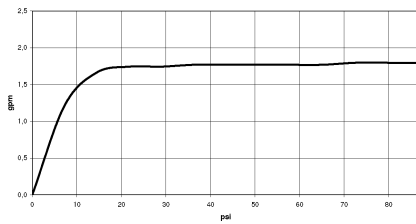

## Shower set - Champagne (22kt Gold)

---

IMO

ST 050 203 2979

ST 050 203 2979

mm [inches]

**Flow rate chart**

**Certificates**