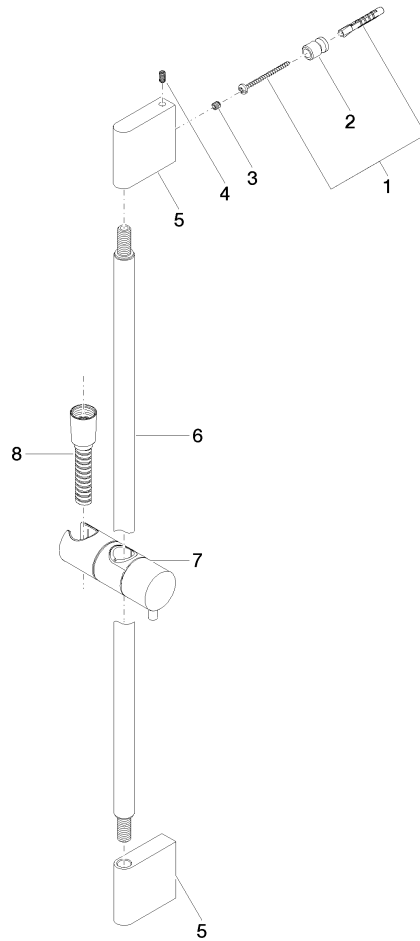

ST 050 203 2979

Spare parts list

No.	Item Number	Name	Quantity used	Delivery time
1	05 17 20 726 02 90	fixing set	2	2
2	08 17 20 726 90	holder	2	2
3	09 31 11 049 90	pin	2	2
4	04 31 11 113 00 90	pin	2	2
5	08 17 97 054-99	holder	2	30
6	90 28 22 597 00-99	holder	1	30
7	12 580 970-99	Slide unit - Brushed Dark Platinum	1	30
8	28 322 970-99	Metal shower hose 1/2" x 3/8" x 1750 mm - Brushed Dark Platinum	1	2