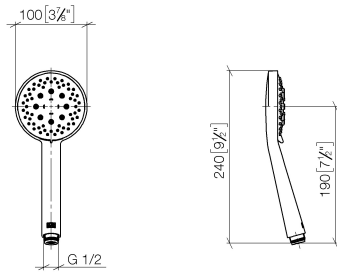

ST 050 203 2979

Fits: IMO, LISSÉ, META

- slide bar
- Pipe diameter 18 mm
- gauge 853 mm
- metal shower hose 1750mm with integrated anti-twist protection
- shower hose connector 3/8"
- Three or five settings: COMPACT RAIN, COMPACT SOFT FLOW, COMPACT AQUAPRESSURE FLOW, max. flow rate 6.8 l/min (at 3 bar)
- Function from: 6 l/min
- spray head Ø 100mm
- This product can help a building meet the requirements of Green Building Rating Systems, e.g. LEED®, BREEAM®, DGNB

No.	Item Number	Name	Quantity used	Delivery time
1	05 17 20 726 02 90	fixing set	2	2
2	08 17 20 726 90	holder	2	2
3	09 31 11 049 90	pin	2	2
4	04 31 11 113 00 90	pin	2	2
5	08 17 97 054-99	holder	2	30
6	90 28 22 597 00-99	holder	1	30
7	12 580 970-99	Slide unit - Brushed Dark Platinum	1	30
8	28 322 970-99	Metal shower hose 1/2" x 3/8" x 1750 mm - Brushed Dark Platinum	1	2

ST 050 203 2979

ST 050 203 2979

mm [inches]

Flow rate chart

Certificates

LGA_29984.

Spare parts list

No.	Item Number	Name	Quantity used	Delivery time
1	09 23 01 039 90	sieve	1	2