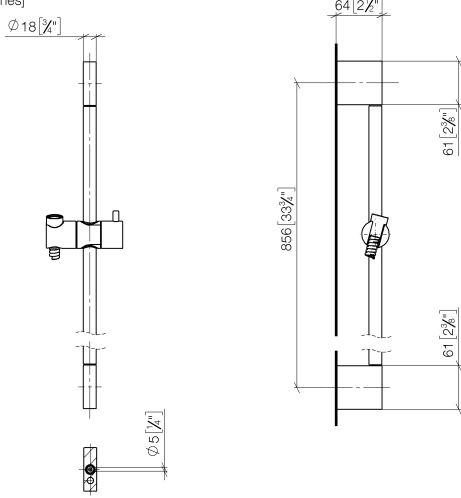

ST 050 203 2979

mm [inches]

Certificates

WRAS_2009048. ACS_20 ACC LY 738. IAPMO_4976 (1).