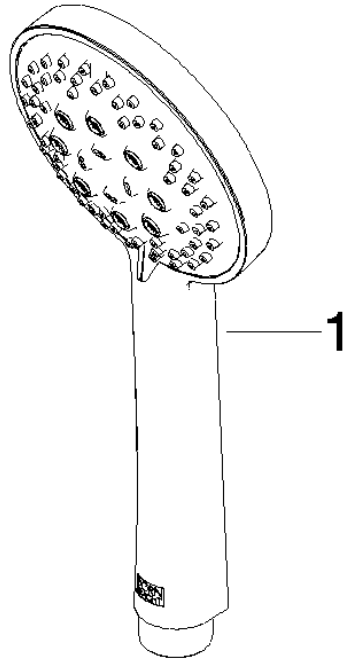

ST 050 203 9979

Fits: IMO, LULU, MEM, TARA, CL.1, LISSÉ, VAIA, META, CYO

- slide bar
- Pipe diameter 18 mm
- gauge 853 mm
- metal shower hose 1750mm with integrated anti-twist protection
- shower hose connector 3/8"
- Three or five settings: COMPACT RAIN, COMPACT SOFT FLOW, COMPACT AQUAPRESSURE FLOW, max. flow rate 15 l/min (at 3 bar)
- Function from: 7 l/min
- spray head Ø 100mm

ST 050 203 9979

Spare parts list

No.	Item Number	Name	Quantity used	Delivery time
1	05 17 20 726 02 90	fixing set	2	2
2	08 17 20 726 90	holder	2	2
3	09 31 11 049 90	pin	2	2
4	04 31 11 113 00 90	pin	2	2
5	08 17 97 054-33	holder	2	30
6	90 28 22 597 00-33	holder	1	30
7	12 580 970-33	Slide unit - Matte Black	1	10
8	28 322 970-33	Metal shower hose 1/2" x 3/8" x 1750 mm - Matte Black	1	2

Shower set - Matte Black

IMO

ST 050 203 9979

Shower set - Matte Black

IMO

ST 050 203 9979

ST 050 203 9979

mm [inches]

Flow rate chart

Certificates

LGA_29984.

DVGW_DW-
6517DN0129.

WRAS_2210003.

ST 050 203 9979

Parts for other
finishes can be found
here: [Chrome](#)

Spare parts list