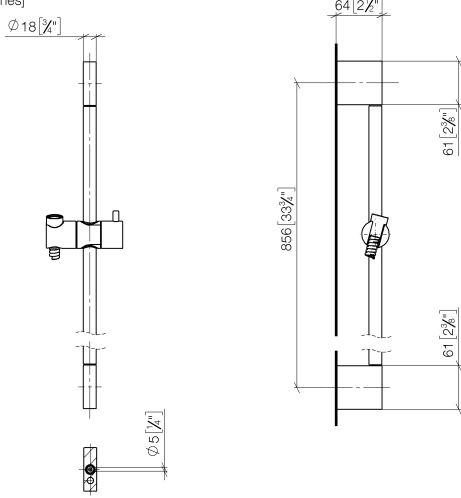

ST 050 203 9979

mm [inches]

Certificates

WRAS_2009048. ACS_20 ACC LY 738. IAPMO_4976 (1).