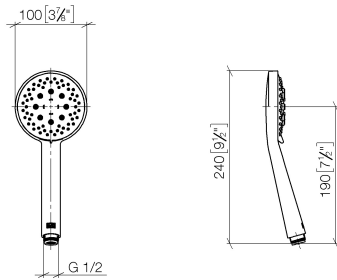

ST 050 203 9979

- Three or five settings: COMPACT RAIN, COMPACT SOFT FLOW, COMPACT AQUAPRESSURE FLOW, max. flow rate 15 l/min (at 3 bar)
- with anti-scale system
- spray head Ø 100mm
- 1/2" connection
- WRAS 1704043
- Function from: 7 l/min

Shower set - Matte Black

IMO

ST 050 203 9979

Shower set - Matte Black

IMO

ST 050 203 9979

ST 050 203 9979

mm [inches]