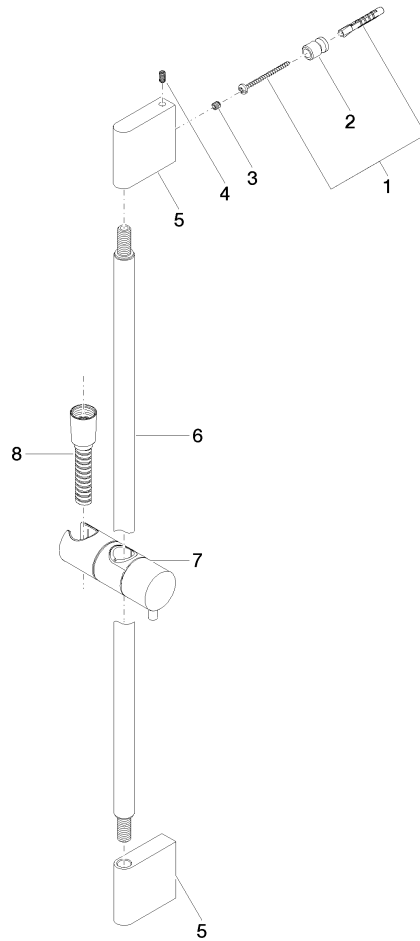

ST 050 203 9979

Fits: IMO, LULU, MEM, TARA, CL.1, LISSÉ, VAIA, META, CYO

- slide bar
- Pipe diameter 18 mm
- gauge 853 mm
- metal shower hose 1750mm with integrated anti-twist protection
- shower hose connector 3/8"
- Three or five settings: COMPACT RAIN, COMPACT SOFT FLOW, COMPACT AQUAPRESSURE FLOW, max. flow rate 15 l/min (at 3 bar)
- Function from: 7 l/min
- spray head Ø 100mm

ST 050 203 9979

Fits: IMO, LULU, MEM, TARA, CL.1, LISSÉ,
VAIA, META, CYO

- slide bar
- Pipe diameter 18 mm
- gauge 853 mm
- metal shower hose 1750mm with integrated anti-twist protection
- shower hose connector 3/8"

ST 050 203 9979

Spare parts list

No.	Item Number	Name	Quantity used	Delivery time
1	05 17 20 726 02 90	fixing set	2	2
2	08 17 20 726 90	holder	2	2
3	09 31 11 049 90	pin	2	2
4	04 31 11 113 00 90	pin	2	2
5	08 17 97 054-33	holder	2	30
6	90 28 22 597 00-33	holder	1	30
7	12 580 970-33	Slide unit - Matte Black	1	10
8	28 322 970-33	Metal shower hose 1/2" x 3/8" x 1750 mm - Matte Black	1	2