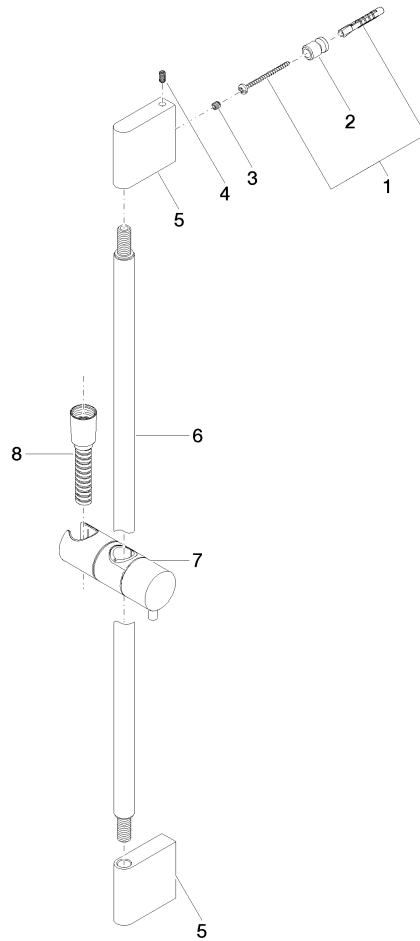

ST 050 203 9979

Fits: IMO, LULU, MEM, TARA, CL.1, LISSÉ, VAIA, META, CYO

- slide bar
- Pipe diameter 18 mm
- gauge 853 mm
- metal shower hose 1750mm with integrated anti-twist protection
- shower hose connector 3/8"
- Three or five settings: COMPACT RAIN, COMPACT SOFT FLOW, COMPACT AQUAPRESSURE FLOW, max. flow rate 15 l/min (at 3 bar)
- Function from: 7 l/min
- spray head Ø 100mm

ST 050 203 9979

Individual components of this set

You need the following components for this set

1x 26 413 979-42

1x 28 018 979-42

ST 050 203 9979

Fits: IMO, LULU, MEM, TARA, CL.1, LISSÉ,
VAIA, META, CYO

- slide bar
- Pipe diameter 18 mm
- gauge 853 mm
- metal shower hose 1750mm with integrated anti-twist protection
- shower hose connector 3/8"

ST 050 203 9979

mm [inches]

ST 050 203 9979

Spare parts list

No.	Item Number	Name	Quantity used	Delivery time
1	05 17 20 726 02 90	fixing set	2	2
2	08 17 20 726 90	holder	2	2
3	09 31 11 049 90	pin	2	2
4	04 31 11 113 00 90	pin	2	2
5	08 17 97 054-42	holder	2	60
6	90 28 22 597 00-42	holder	1	30
7	12 580 970-42	Slide unit - Brushed Bronze	1	30
8	28 322 970-42	Metal shower hose 1/2" x 3/8" x 1750 mm - Brushed Bronze	1	30