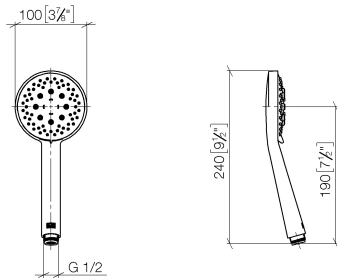

ST 050 203 9979

mm [inches]