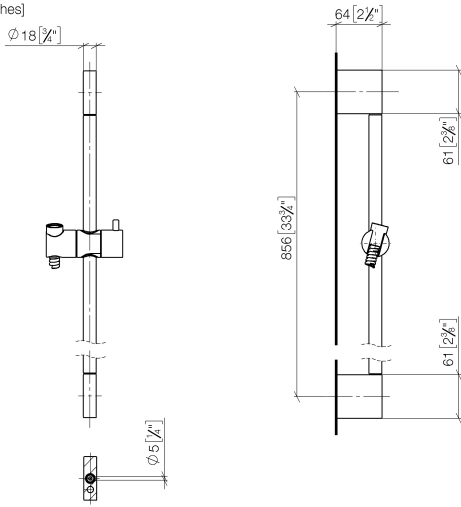

ST 050 203 9979

Fits: IMO, LULU, MEM, TARA, CL.1, LISSÉ, VAIA, META, CYO

- slide bar
- Pipe diameter 18 mm
- gauge 853 mm
- metal shower hose 1750mm with integrated anti-twist protection
- shower hose connector 3/8"
- Three or five settings: COMPACT RAIN, COMPACT SOFT FLOW, COMPACT AQUAPRESSURE FLOW, max. flow rate 15 l/min (at 3 bar)
- Function from: 7 l/min
- spray head Ø 100mm

ST 050 203 9979

mm [inches]

ST 050 203 9979

Spare parts list

No.	Item Number	Name	Quantity used	Delivery time
1	05 17 20 726 02 90	fixing set	2	2
2	08 17 20 726 90	holder	2	2
3	09 31 11 049 90	pin	2	2
4	04 31 11 113 00 90	pin	2	2
5	08 17 97 054-42	holder	2	60
6	90 28 22 597 00-42	holder	1	30
7	12 580 970-42	Slide unit - Brushed Bronze	1	30
8	28 322 970-42	Metal shower hose 1/2" x 3/8" x 1750 mm - Brushed Bronze	1	30

ST 050 203 9979

- Three or five settings: COMPACT RAIN, COMPACT SOFT FLOW, COMPACT AQUAPRESSURE FLOW, max. flow rate 15 l/min (at 3 bar)
- with anti-scale system
- spray head Ø 100mm
- 1/2" connection
- WRAS 1704043
- Function from: 7 l/min