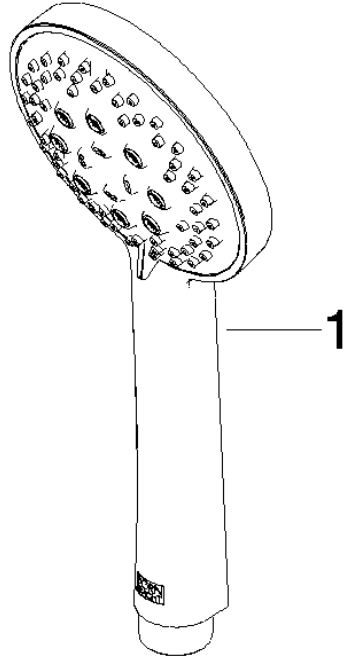

ST 050 203 9979

Fits: IMO, LULU, MEM, TARA, CL.1, LISSÉ, VAIA, META, CYO

- slide bar
- Pipe diameter 18 mm
- gauge 853 mm
- metal shower hose 1750mm with integrated anti-twist protection
- shower hose connector 3/8"
- Three or five settings: COMPACT RAIN, COMPACT SOFT FLOW, COMPACT AQUAPRESSURE FLOW, max. flow rate 15 l/min (at 3 bar)
- Function from: 7 l/min
- spray head Ø 100mm

ST 050 203 9979

mm [inches]

ST 050 203 9979

Spare parts list

No.	Item Number	Name	Quantity used	Delivery time
1	05 17 20 726 02 90	fixing set	2	2
2	08 17 20 726 90	holder	2	2
3	09 31 11 049 90	pin	2	2
4	04 31 11 113 00 90	pin	2	2
5	08 17 97 054-42	holder	2	60
6	90 28 22 597 00-42	holder	1	30
7	12 580 970-42	Slide unit - Brushed Bronze	1	30
8	28 322 970-42	Metal shower hose 1/2" x 3/8" x 1750 mm - Brushed Bronze	1	30

ST 050 203 9979

mm [inches]

Flow rate chart

Certificates

LGA_29984.

WRAS_2210003.

ST 050 203 9979

Parts for other
finishes can be found
here: [Chrome](#)