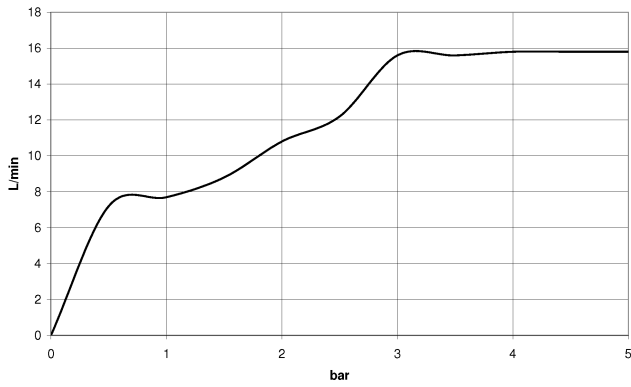

Flow rate chart

Certificates

LGA_29984.

WRAS_2210003.