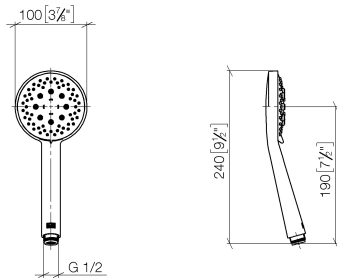

Shower set - Brushed Champagne (22kt Gold)

ST 050 203 9979

Fits: IMO, LULU, MEM, TARA, CL.1, LISSÉ, VAIA, META, CYO

- slide bar
- Pipe diameter 18 mm
- gauge 853 mm
- metal shower hose 1750mm with integrated anti-twist protection
- shower hose connector 3/8"
- Three or five settings: COMPACT RAIN, COMPACT SOFT FLOW, COMPACT AQUAPRESSURE FLOW, max. flow rate 15 l/min (at 3 bar)
- Function from: 7 l/min
- spray head Ø 100mm

Shower set - Brushed Champagne (22kt Gold)

IMO

ST 050 203 9979

Fits: IMO, LULU, MEM, TARA, CL.1, LISSÉ,
VAIA, META, CYO

- slide bar
- Pipe diameter 18 mm
- gauge 853 mm
- metal shower hose 1750mm with integrated anti-twist protection
- shower hose connector 3/8"

ST 050 203 9979

mm [inches]

ST 050 203 9979

Parts for other finishes can be found here: [Chrome](#)

Spare parts list

No.	Item Number	Name	Quantity used	Delivery time
1	05 17 20 726 02 90	fixing set	2	2
2	08 17 20 726 90	holder	2	2
3	09 31 11 049 90	pin	2	2
4	04 31 11 113 00 90	pin	2	2
5	08 17 97 054-46	holder	2	30
6	90 28 22 597 00-46	holder	1	30
7	12 580 970-46	Slide unit - Brushed Champagne (22kt Gold)	1	30
8	28 322 970-46	Metal shower hose 1/2" x 3/8" x 1750 mm - Brushed Champagne (22kt Gold)	1	30

ST 050 203 9979

ST 050 203 9979

mm [inches]

Flow rate chart

Certificates

LGA_29984.

DVGW_DW-
6517DN0129.

WRAS_2210003.