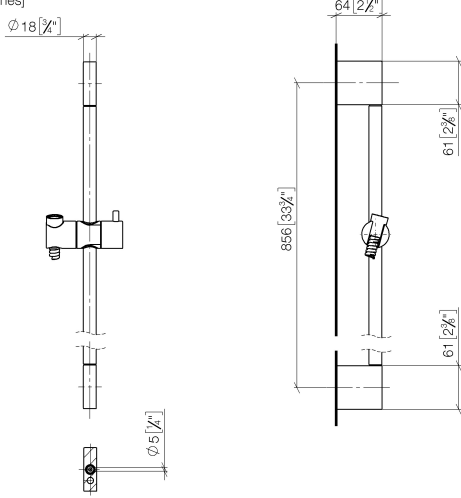

Shower set - Brushed Champagne (22kt Gold)

ST 050 203 9979

Fits: IMO, LULU, MEM, TARA, CL.1, LISSÉ, VAIA, META, CYO

- slide bar
- Pipe diameter 18 mm
- gauge 853 mm
- metal shower hose 1750mm with integrated anti-twist protection
- shower hose connector 3/8"
- Three or five settings: COMPACT RAIN, COMPACT SOFT FLOW, COMPACT AQUAPRESSURE FLOW, max. flow rate 15 l/min (at 3 bar)
- Function from: 7 l/min
- spray head Ø 100mm

Shower set - Brushed Champagne (22kt Gold)

IMO

ST 050 203 9979

Fits: IMO, LULU, MEM, TARA, CL.1, LISSÉ,
VAIA, META, CYO

- slide bar
- Pipe diameter 18 mm
- gauge 853 mm
- metal shower hose 1750mm with integrated anti-twist protection
- shower hose connector 3/8"

ST 050 203 9979

mm [inches]

ST 050 203 9979

Parts for other finishes can be found here: [Chrome](#)

Spare parts list

No.	Item Number	Name	Quantity used	Delivery time
1	05 17 20 726 02 90	fixing set	2	2
2	08 17 20 726 90	holder	2	2
3	09 31 11 049 90	pin	2	2
4	04 31 11 113 00 90	pin	2	2
5	08 17 97 054-46	holder	2	30
6	90 28 22 597 00-46	holder	1	30
7	12 580 970-46	Slide unit - Brushed Champagne (22kt Gold)	1	30
8	28 322 970-46	Metal shower hose 1/2" x 3/8" x 1750 mm - Brushed Champagne (22kt Gold)	1	30

Shower set - Brushed Champagne (22kt Gold)

IMO

ST 050 203 9979

- Three or five settings: COMPACT RAIN, COMPACT SOFT FLOW, COMPACT AQUAPRESSURE FLOW, max. flow rate 15 l/min (at 3 bar)
- with anti-scale system
- spray head Ø 100mm
- 1/2" connection
- WRAS 1704043
- Function from: 7 l/min