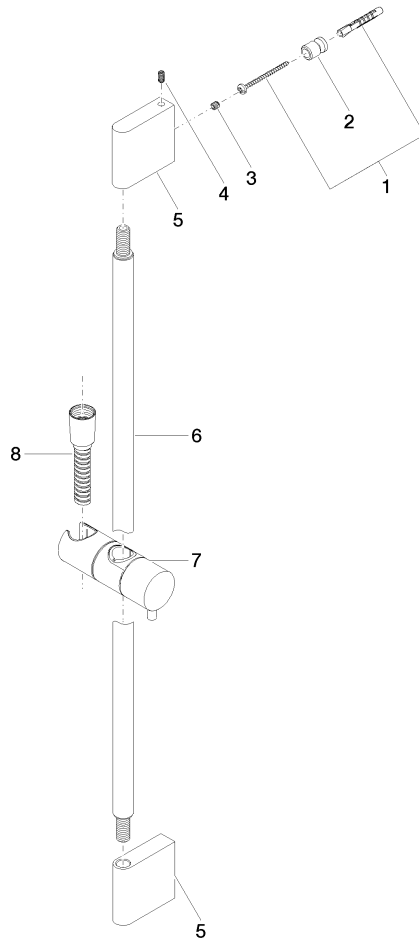

Shower set - Brushed Champagne (22kt Gold)

ST 050 203 9979

Fits: IMO, LULU, MEM, TARA, CL.1, LISSÉ, VAIA, META, CYO

- slide bar
- Pipe diameter 18 mm
- gauge 853 mm
- metal shower hose 1750mm with integrated anti-twist protection
- shower hose connector 3/8"
- Three or five settings: COMPACT RAIN, COMPACT SOFT FLOW, COMPACT AQUAPRESSURE FLOW, max. flow rate 15 l/min (at 3 bar)
- Function from: 7 l/min
- spray head Ø 100mm

Shower set - Brushed Champagne (22kt Gold)

IMO

ST 050 203 9979

Fits: IMO, LULU, MEM, TARA, CL.1, LISSÉ,
VAIA, META, CYO

- slide bar
- Pipe diameter 18 mm
- gauge 853 mm
- metal shower hose 1750mm with integrated anti-twist protection
- shower hose connector 3/8"

ST 050 203 9979

mm [inches]

ST 050 203 9979

Parts for other finishes can be found here: [Chrome](#)

Spare parts list

No.	Item Number	Name	Quantity used	Delivery time
1	05 17 20 726 02 90	fixing set	2	2
2	08 17 20 726 90	holder	2	2
3	09 31 11 049 90	pin	2	2
4	04 31 11 113 00 90	pin	2	2
5	08 17 97 054-46	holder	2	30
6	90 28 22 597 00-46	holder	1	30
7	12 580 970-46	Slide unit - Brushed Champagne (22kt Gold)	1	30
8	28 322 970-46	Metal shower hose 1/2" x 3/8" x 1750 mm - Brushed Champagne (22kt Gold)	1	30

Shower set - Brushed Champagne (22kt Gold)

IMO

ST 050 203 9979

- Three or five settings: COMPACT RAIN, COMPACT SOFT FLOW, COMPACT AQUAPRESSURE FLOW, max. flow rate 15 l/min (at 3 bar)
- with anti-scale system
- spray head Ø 100mm
- 1/2" connection
- WRAS 1704043
- Function from: 7 l/min