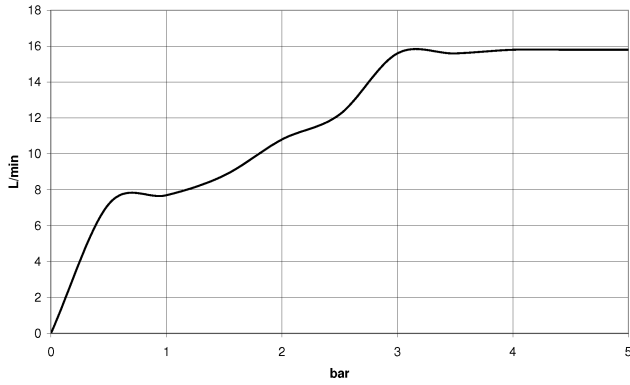

Flow rate chart

Certificates

LGA_29984.

DVGW_DW-
6517DN0129.

WRAS_2210003.