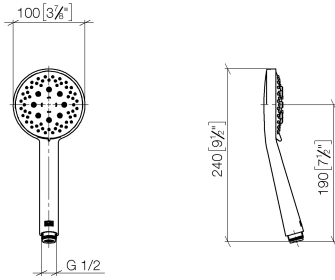

Shower set - Champagne (22kt Gold)

IMO

ST 050 203 9979

Fits: IMO, LULU, MEM, TARA, CL.1, LISSÉ, VAIA, META, CYO

- slide bar
- Pipe diameter 18 mm
- gauge 853 mm
- metal shower hose 1750mm with integrated anti-twist protection
- shower hose connector 3/8"
- Three or five settings: COMPACT RAIN, COMPACT SOFT FLOW, COMPACT AQUAPRESSURE FLOW, max. flow rate 15 l/min (at 3 bar)
- Function from: 7 l/min
- spray head Ø 100mm

- slide bar
- Pipe diameter 18 mm
- gauge 853 mm
- metal shower hose 1750mm with integrated anti-twist protection
- shower hose connector 3/8"

This article does not include a hand shower!

	Champagne (22kt Gold)	26 413 979-47
	Chrome	26 413 979-00
	Brushed Platinum	26 413 979-06
	Platinum	26 413 979-08
	Dark Chrome	26 413 979-19
	Light Gold	26 413 979-26
	Brushed Light Gold	26 413 979-27
	Brushed Durabronze (23kt Gold)	26 413 979-28
	Matte Black	26 413 979-33
	Brushed Bronze	26 413 979-42
	Brushed Champagne (22kt Gold)	26 413 979-46
	Brushed Chrome	26 413 979-93
	Brushed Dark Platinum	26 413 979-99

Shower set - Champagne (22kt Gold)

IMO

ST 050 203 9979

- Three or five settings: COMPACT RAIN, COMPACT SOFT FLOW, COMPACT AQUAPRESSURE FLOW, max. flow rate 15 l/min (at 3 bar)
- with anti-scale system
- spray head Ø 100mm
- 1/2" connection
- WRAS 1704043
- Function from: 7 l/min

ST 050 203 9979

ST 050 203 9979

mm [inches]

Flow rate chart

Certificates

LGA_29984.

DVGW_DW-
6517DN0129.

WRAS_2210003.