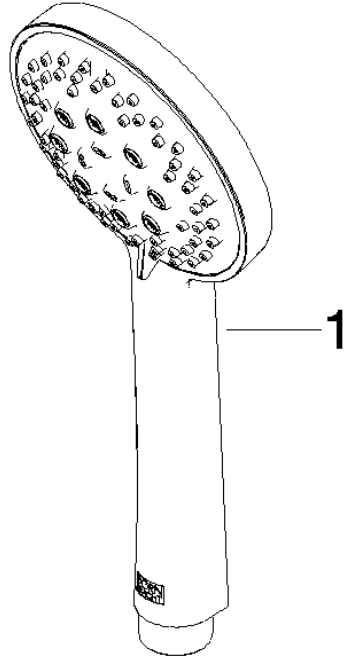

Shower set - Champagne (22kt Gold)

IMO

ST 050 203 9979

Fits: IMO, LULU, MEM, TARA, CL.1, LISSÉ, VAIA, META, CYO

- slide bar
- Pipe diameter 18 mm
- gauge 853 mm
- metal shower hose 1750mm with integrated anti-twist protection
- shower hose connector 3/8"
- Three or five settings: COMPACT RAIN, COMPACT SOFT FLOW, COMPACT AQUAPRESSURE FLOW, max. flow rate 15 l/min (at 3 bar)
- Function from: 7 l/min
- spray head Ø 100mm

- slide bar
- Pipe diameter 18 mm
- gauge 853 mm
- metal shower hose 1750mm with integrated anti-twist protection
- shower hose connector 3/8"

This article does not include a hand shower!

	Champagne (22kt Gold)	26 413 979-47
	Chrome	26 413 979-00
	Brushed Platinum	26 413 979-06
	Platinum	26 413 979-08
	Dark Chrome	26 413 979-19
	Light Gold	26 413 979-26
	Brushed Light Gold	26 413 979-27
	Brushed Durabronze (23kt Gold)	26 413 979-28
	Matte Black	26 413 979-33
	Brushed Bronze	26 413 979-42
	Brushed Champagne (22kt Gold)	26 413 979-46
	Brushed Chrome	26 413 979-93
	Brushed Dark Platinum	26 413 979-99

ST 050 203 9979

ST 050 203 9979

mm [inches]

Flow rate chart

Certificates

LGA_29984.

DVGW_DW-
6517DN0129.

WRAS_2210003.

ST 050 203 9979

Parts for other
finishes can be found
here: [Chrome](#)

Spare parts list

No.	Item Number	Name	Quantity used	Delivery time
1	09 23 01 039 90	sieve	1	2