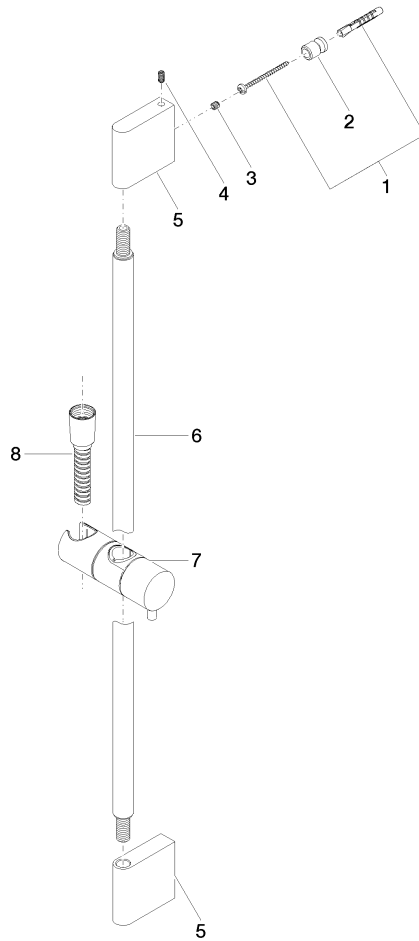

Shower set - Champagne (22kt Gold)

IMO

ST 050 203 9979

Fits: IMO, LULU, MEM, TARA, CL.1, LISSÉ, VAIA, META, CYO

- slide bar
- Pipe diameter 18 mm
- gauge 853 mm
- metal shower hose 1750mm with integrated anti-twist protection
- shower hose connector 3/8"
- Three or five settings: COMPACT RAIN, COMPACT SOFT FLOW, COMPACT AQUAPRESSURE FLOW, max. flow rate 15 l/min (at 3 bar)
- Function from: 7 l/min
- spray head Ø 100mm

- slide bar
- Pipe diameter 18 mm
- gauge 853 mm
- metal shower hose 1750mm with integrated anti-twist protection
- shower hose connector 3/8"

This article does not include a hand shower!

	Champagne (22kt Gold)	26 413 979-47
	Chrome	26 413 979-00
	Brushed Platinum	26 413 979-06
	Platinum	26 413 979-08
	Dark Chrome	26 413 979-19
	Light Gold	26 413 979-26
	Brushed Light Gold	26 413 979-27
	Brushed Durabronze (23kt Gold)	26 413 979-28
	Matte Black	26 413 979-33
	Brushed Bronze	26 413 979-42
	Brushed Champagne (22kt Gold)	26 413 979-46
	Brushed Chrome	26 413 979-93
	Brushed Dark Platinum	26 413 979-99

Recommended miscellaneous

Wall elbow - Champagne (22kt Gold) 28 450 980-47

ST 050 203 9979

mm [inches]

ST 050 203 9979

Parts for other finishes can be found here: [Chrome](#)

Spare parts list

No.	Item Number	Name	Quantity used	Delivery time
1	05 17 20 726 02 90	fixing set	2	2
2	08 17 20 726 90	holder	2	2
3	09 31 11 049 90	pin	2	2
4	04 31 11 113 00 90	pin	2	2
5	08 17 97 054-47	holder	2	30
6	90 28 22 597 00-47	holder	1	30
7	12 580 970-47	Slide unit - Champagne (22kt Gold)	1	30
8	28 322 970-47	Metal shower hose 1/2" x 3/8" x 1750 mm - Champagne (22kt Gold)	1	30

Shower set - Champagne (22kt Gold)

IMO

ST 050 203 9979

- Three or five settings: COMPACT RAIN, COMPACT SOFT FLOW, COMPACT AQUAPRESSURE FLOW, max. flow rate 15 l/min (at 3 bar)
- with anti-scale system
- spray head Ø 100mm
- 1/2" connection
- WRAS 1704043
- Function from: 7 l/min