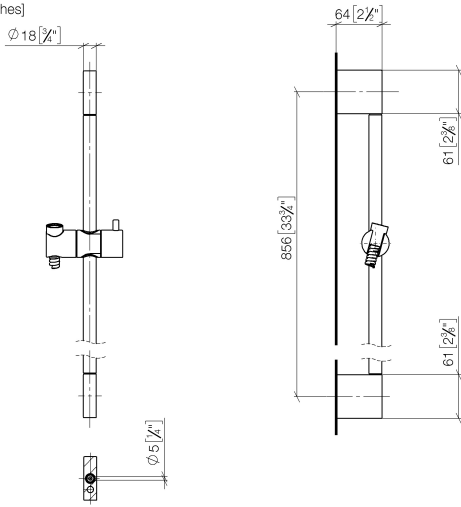

Shower set - Champagne (22kt Gold)

IMO

ST 050 203 9979

Fits: IMO, LULU, MEM, TARA, CL.1, LISSÉ, VAIA, META, CYO

- slide bar
- Pipe diameter 18 mm
- gauge 853 mm
- metal shower hose 1750mm with integrated anti-twist protection
- shower hose connector 3/8"
- Three or five settings: COMPACT RAIN, COMPACT SOFT FLOW, COMPACT AQUAPRESSURE FLOW, max. flow rate 15 l/min (at 3 bar)
- Function from: 7 l/min
- spray head Ø 100mm

- slide bar
- Pipe diameter 18 mm
- gauge 853 mm
- metal shower hose 1750mm with integrated anti-twist protection
- shower hose connector 3/8"

This article does not include a hand shower!

	Champagne (22kt Gold)	26 413 979-47
	Chrome	26 413 979-00
	Brushed Platinum	26 413 979-06
	Platinum	26 413 979-08
	Dark Chrome	26 413 979-19
	Light Gold	26 413 979-26
	Brushed Light Gold	26 413 979-27
	Brushed Durabronze (23kt Gold)	26 413 979-28
	Matte Black	26 413 979-33
	Brushed Bronze	26 413 979-42
	Brushed Champagne (22kt Gold)	26 413 979-46
	Brushed Chrome	26 413 979-93
	Brushed Dark Platinum	26 413 979-99

Recommended miscellaneous

Wall elbow - Champagne (22kt Gold) 28 450 980-47

ST 050 203 9979

mm [inches]

ST 050 203 9979

Parts for other finishes can be found here: [Chrome](#)

Spare parts list

No.	Item Number	Name	Quantity used	Delivery time
1	05 17 20 726 02 90	fixing set	2	2
2	08 17 20 726 90	holder	2	2
3	09 31 11 049 90	pin	2	2
4	04 31 11 113 00 90	pin	2	2
5	08 17 97 054-47	holder	2	30
6	90 28 22 597 00-47	holder	1	30
7	12 580 970-47	Slide unit - Champagne (22kt Gold)	1	30
8	28 322 970-47	Metal shower hose 1/2" x 3/8" x 1750 mm - Champagne (22kt Gold)	1	30

Shower set - Champagne (22kt Gold)

IMO

ST 050 203 9979

- Three or five settings: COMPACT RAIN, COMPACT SOFT FLOW, COMPACT AQUAPRESSURE FLOW, max. flow rate 15 l/min (at 3 bar)
- with anti-scale system
- spray head Ø 100mm
- 1/2" connection
- WRAS 1704043
- Function from: 7 l/min