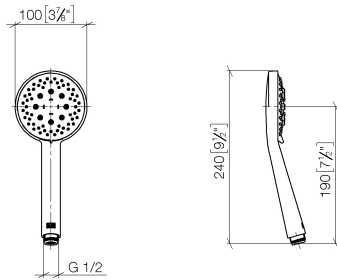

No.	Item Number	Name	Quantity used	Delivery time
1	05 17 20 726 02 90	fixing set	2	2
2	08 17 20 726 90	holder	2	2
3	09 31 11 049 90	pin	2	2
4	04 31 11 113 00 90	pin	2	2
5	08 17 97 054-99	holder	2	30
6	90 28 22 597 00-99	holder	1	30
7	12 580 970-99	Slide unit - Brushed Dark Platinum	1	30
8	28 322 970-99	Metal shower hose 1/2" x 3/8" x 1750 mm - Brushed Dark Platinum	1	2

ST 050 203 9979

- Three or five settings: COMPACT RAIN, COMPACT SOFT FLOW, COMPACT AQUAPRESSURE FLOW, max. flow rate 15 l/min (at 3 bar)
- with anti-scale system
- spray head Ø 100mm
- 1/2" connection
- WRAS 1704043
- Function from: 7 l/min

ST 050 203 9979

ST 050 203 9979

mm [inches]

Flow rate chart

Certificates

LGA_29984.

DVGW_DW-
6517DN0129.

WRAS_2210003.