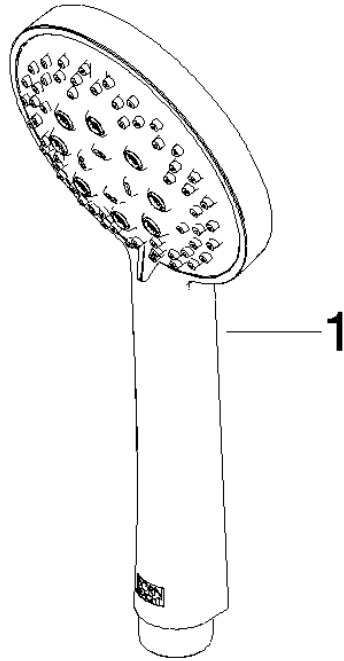

ST 050 203 9979

Fits: IMO, LULU, MEM, TARA, CL.1, LISSÉ, VAIA, META, CYO

- slide bar
- Pipe diameter 18 mm
- gauge 853 mm
- metal shower hose 1750mm with integrated anti-twist protection
- shower hose connector 3/8"
- Three or five settings: COMPACT RAIN, COMPACT SOFT FLOW, COMPACT AQUAPRESSURE FLOW, max. flow rate 15 l/min (at 3 bar)
- Function from: 7 l/min
- spray head Ø 100mm

No.	Item Number	Name	Quantity used	Delivery time
1	05 17 20 726 02 90	fixing set	2	2
2	08 17 20 726 90	holder	2	2
3	09 31 11 049 90	pin	2	2
4	04 31 11 113 00 90	pin	2	2
5	08 17 97 054-99	holder	2	30
6	90 28 22 597 00-99	holder	1	30
7	12 580 970-99	Slide unit - Brushed Dark Platinum	1	30
8	28 322 970-99	Metal shower hose 1/2" x 3/8" x 1750 mm - Brushed Dark Platinum	1	2

ST 050 203 9979

ST 050 203 9979

mm [inches]

Flow rate chart

Certificates

LGA_29984.

DVGW_DW-
6517DN0129.

WRAS_2210003.

ST 050 203 9979

Parts for other
finishes can be found
here: [Chrome](#)

Spare parts list

No.	Item Number	Name	Quantity used	Delivery time
1	09 23 01 039 90	sieve	1	2