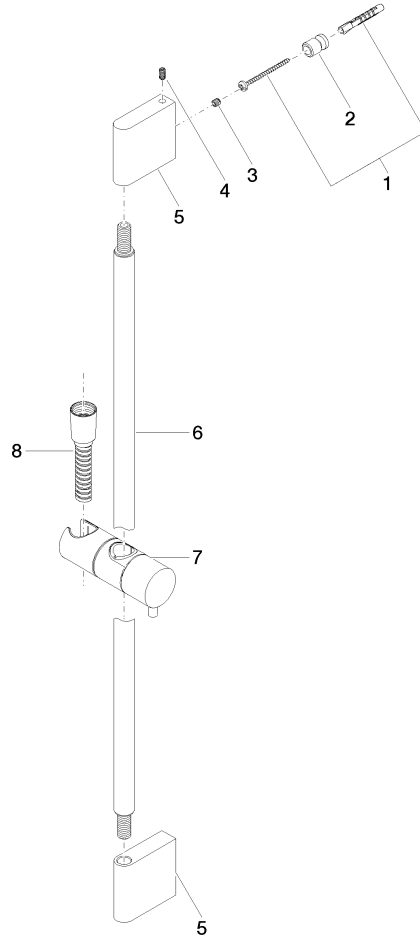

ST 050 203 9979

Spare parts list

No.	Item Number	Name	Quantity used	Delivery time
1	05 17 20 726 02 90	fixing set	2	2
2	08 17 20 726 90	holder	2	2
3	09 31 11 049 90	pin	2	2
4	04 31 11 113 00 90	pin	2	2
5	08 17 97 054-99	holder	2	30
6	90 28 22 597 00-99	holder	1	30
7	12 580 970-99	Slide unit - Brushed Dark Platinum	1	30
8	28 322 970-99	Metal shower hose 1/2" x 3/8" x 1750 mm - Brushed Dark Platinum	1	2