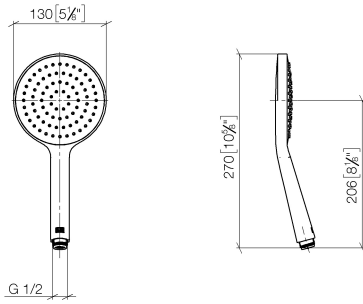

Concealed single-lever mixer with integrated shower connection with hand shower set - Chrome

IMO

ST 050 204 8979

- metal shower hose 1750mm with integrated anti-twist protection
 - Hand shower: COMPACT RAIN, max. flow rate 10 l/min (at 3 bar)
 - spray head Ø 130 mm
- Intrinsic protection against back flow.**

IMO

ST 050 204 8070
mm [inches]

Certificates

Belgaqua_21-025- WRAS_2011027. LGA_29928.
27_1.

ST 050 204 8979

Spare parts list

No.	Item Number	Name	Quantity used	Delivery time
1	28 060 970-00	Wall bracket swivel - Chrome	1	10
2	28 322 970-00	Metal shower hose 1/2" x 3/8" x 1750 mm - Chrome	1	2
3	36 050 970-00	Concealed single-lever mixer with integrated shower connection - Chrome	1	10

IMO

ST 050 204 8979

Concealed single-lever mixer with integrated shower connection with hand shower set - Chrome

IMO

ST 050 204 8979

Concealed single-lever mixer with integrated shower connection with hand shower set - Chrome

IMO

ST 050 204 8070
mm [inches]

Flow rate chart

Certificates

DVGW_DW-
6517DN0129.

LGA_29983.

WRAS_2009011.

ST 050 204 8979