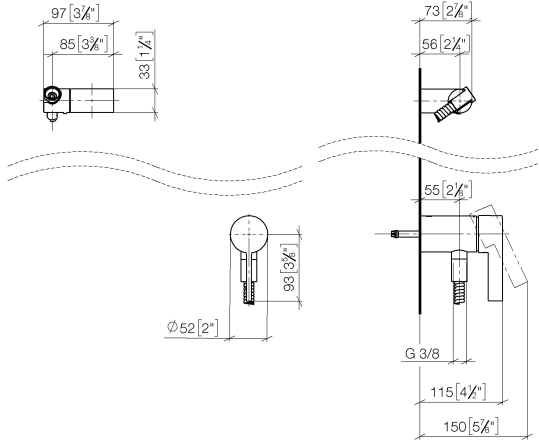

Concealed single-lever mixer with integrated shower connection with hand shower set - Platinum

IMO

ST 050 204 8979

- metal shower hose 1750mm with integrated anti-twist protection
 - Hand shower: COMPACT RAIN, max. flow rate 10 l/min (at 3 bar)
 - spray head Ø 130 mm
- Intrinsic protection against back flow.**

Concealed single-lever mixer with integrated shower connection with hand shower set - Platinum

IMO

ST 050 204 8070
mm [inches]

Certificates

Belgaqua_21-025- WRAS_2011027. LGA_29928.
27_1.

ST 050 204 8979

Spare parts list

No.	Item Number	Name	Quantity used	Delivery time
1	28 060 970-08	Wall bracket swivel - Platinum	1	40
2	28 322 970-08	Metal shower hose 1/2" x 3/8" x 1750 mm - Platinum	1	40
3	36 050 970-08	Concealed single-lever mixer with integrated shower connection - Platinum	1	40

Concealed single-lever mixer with integrated shower connection with hand shower set - Platinum

IMO

ST 050 204 8979

- COMPACT RAIN, max. flow rate 15 l/min (at 3 bar)
- with anti-scale system
- spray head Ø 130 mm
- 1/2" connection