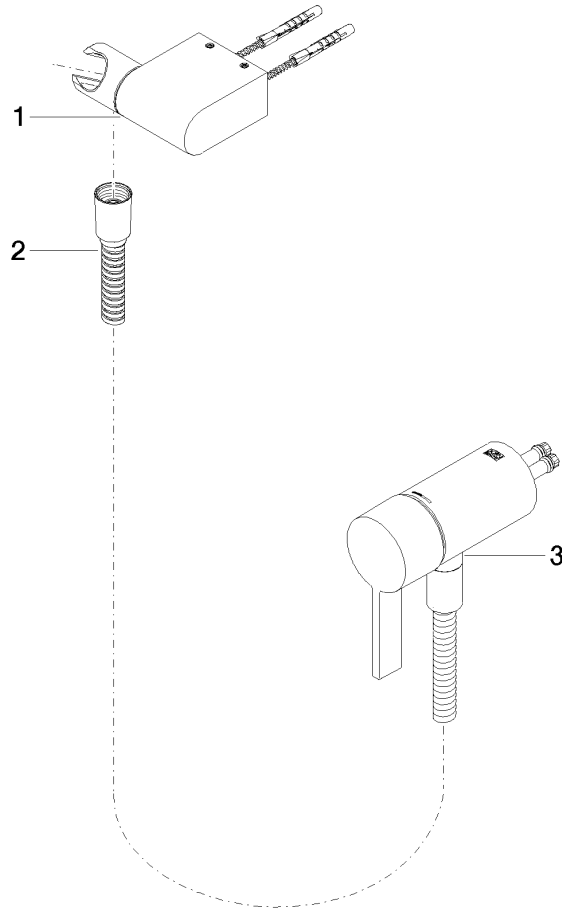

Concealed single-lever mixer with integrated shower connection with hand shower set - Platinum

IMO

ST 050 204 8979

- metal shower hose 1750mm with integrated anti-twist protection
 - Hand shower: COMPACT RAIN, max. flow rate 10 l/min (at 3 bar)
 - spray head Ø 130 mm
- Intrinsic protection against back flow.**

Concealed single-lever mixer with integrated shower connection with hand shower set - Platinum

IMO

ST 050 204 8070
mm [inches]

Certificates

Belgaqua_21-025- WRAS_2011027. LGA_29928.
27_1.

ST 050 204 8979

Spare parts list

No.	Item Number	Name	Quantity used	Delivery time
1	28 060 970-08	Wall bracket swivel - Platinum	1	40
2	28 322 970-08	Metal shower hose 1/2" x 3/8" x 1750 mm - Platinum	1	40
3	36 050 970-08	Concealed single-lever mixer with integrated shower connection - Platinum	1	40

Concealed single-lever mixer with integrated shower connection with hand shower set - Platinum

IMO

ST 050 204 8979

- COMPACT RAIN, max. flow rate 15 l/min (at 3 bar)
- with anti-scale system
- spray head Ø 130 mm
- 1/2" connection