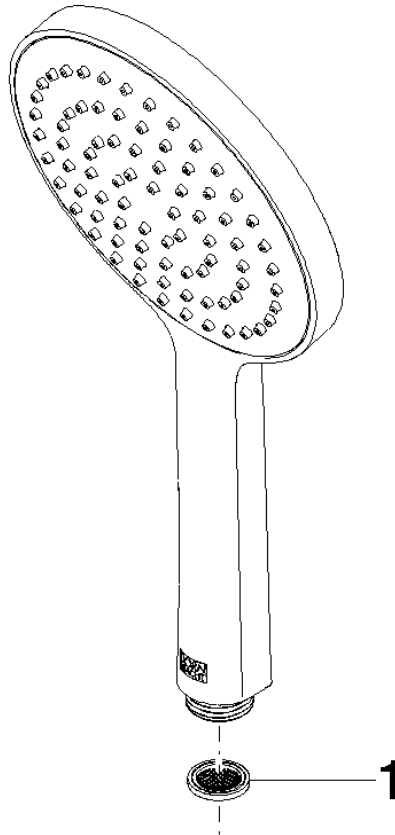

Concealed single-lever mixer with integrated shower connection with hand shower set - Dark Chrome

IMO

ST 050 204 8979

- metal shower hose 1750mm with integrated anti-twist protection
 - Hand shower: COMPACT RAIN, max. flow rate 10 l/min (at 3 bar)
 - spray head Ø 130 mm
- Intrinsic protection against back flow.**

IMO

ST 050 204 8979

Concealed single-lever mixer with integrated shower connection with hand shower set - Dark Chrome

IMO

ST 050 204 8979

- COMPACT RAIN, max. flow rate 15 l/min (at 3 bar)
- with anti-scale system
- spray head Ø 130 mm
- 1/2" connection

IMO

ST 050 204 8979

Concealed single-lever mixer with integrated shower connection with hand shower set - Dark Chrome

IMO

ST 050 204 8070
mm [inches]

Flow rate chart

Certificates

DVGW_DW-
6517DN0129.

LGA_29983.

Concealed single-lever mixer with integrated shower connection with hand shower set - Dark Chrome

IMO

ST 050 204 8979
Parts for other finishes can be found here: Chrome

- metal shower hose 1750mm with integrated anti-twist protection