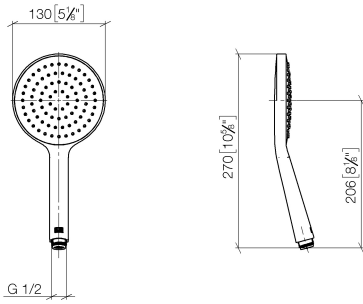

Concealed single-lever mixer with integrated shower connection with hand shower set - Dark Chrome

IMO

ST 050 204 8979

- metal shower hose 1750mm with integrated anti-twist protection
 - Hand shower: COMPACT RAIN, max. flow rate 10 l/min (at 3 bar)
 - spray head Ø 130 mm
- Intrinsic protection against back flow.**

IMO

ST 050 204 8979

Concealed single-lever mixer with integrated shower connection with hand shower set - Dark Chrome

IMO

ST 050 204 8979

- COMPACT RAIN, max. flow rate 15 l/min (at 3 bar)
- with anti-scale system
- spray head Ø 130 mm
- 1/2" connection

Concealed single-lever mixer with integrated shower connection with hand shower set - Dark Chrome

IMO

ST 050 204 8979

Concealed single-lever mixer with integrated shower connection with hand shower set - Dark Chrome

IMO

ST 050 204 8979

Concealed single-lever mixer with integrated shower connection with hand shower set - Dark Chrome

IMO

ST 050 204 8070
mm [inches]

Flow rate chart

Certificates

DVGW_DW-
6517DN0129.