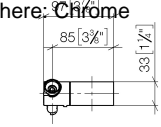

IMO

ST 050 204 8979

Concealed single-lever mixer with integrated shower connection with hand shower set - Dark Chrome

IMO

ST 050 204 8979

Concealed single-lever mixer with integrated shower connection with hand shower set - Dark Chrome

ST 050 204 8070

Parts for other finishes can be found here: [Chrome](#)

∅ 52 [2"]

Concealed single-lever mixer with integrated shower connection with hand shower set - Dark Chrome

IMO

ST 050 204 8979