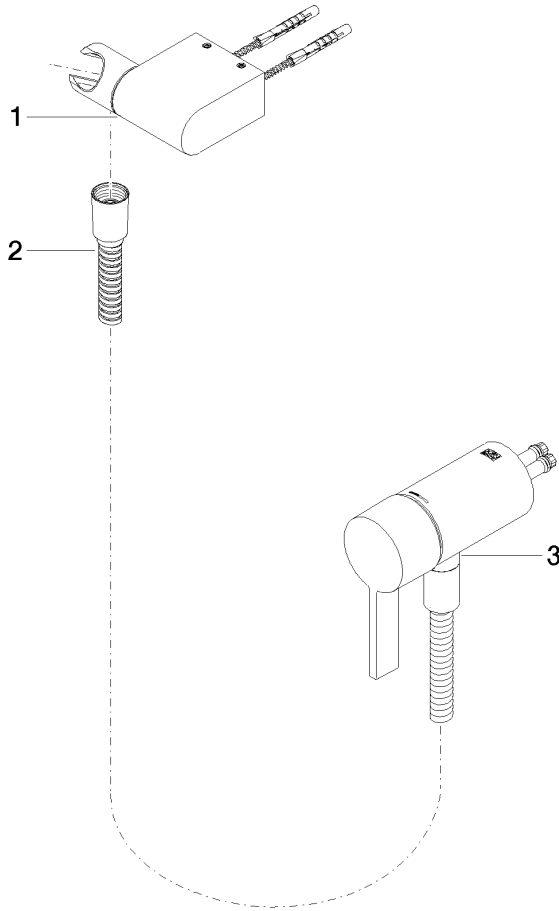

Concealed single-lever mixer with integrated shower connection with hand shower set - Dark Chrome

IMO

ST 050 204 8979

- metal shower hose 1750mm with integrated anti-twist protection
 - Hand shower: COMPACT RAIN, max. flow rate 10 l/min (at 3 bar)
 - spray head Ø 130 mm
- Intrinsic protection against back flow.**

LGA_29983.

Concealed single-lever mixer with integrated shower connection with hand shower set - Dark Chrome

IMO

ST 050 204 8979
Parts for other finishes can be found here: Chrome

- metal shower hose 1750mm with integrated anti-twist protection

IMO

ST 050 204 8979

Concealed single-lever mixer with integrated shower connection with hand shower set - Dark Chrome

IMO

ST 050 204 8979

Concealed single-lever mixer with integrated shower connection with hand shower set - Dark Chrome

ST 050 204 8070

Parts for other finishes can be found here: [Chrome](#)

∅ 52 [2"]

Concealed single-lever mixer with integrated shower connection with hand shower set - Dark Chrome

IMO

ST 050 204 8979