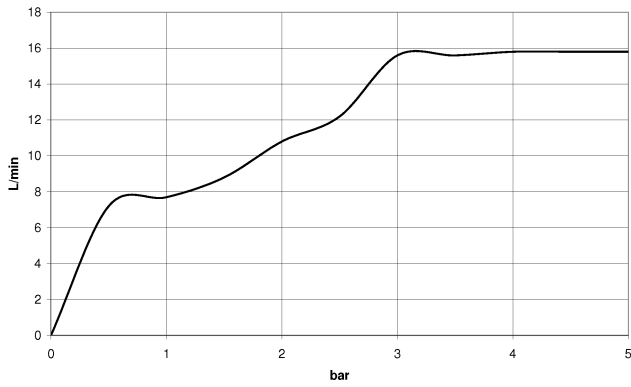

IMO

ST 050 204 8979

Concealed single-lever mixer with integrated shower connection with hand shower set - Dark Chrome

IMO

ST 050 204 8070
mm [inches]

Flow rate chart

Certificates

DVGW_DW-
6517DN0129.