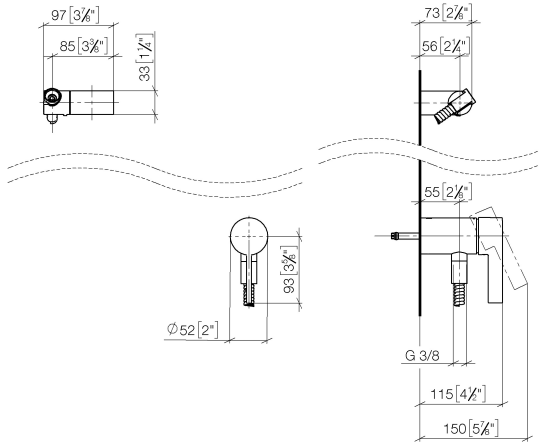

**Concealed single-lever mixer with integrated shower connection with hand shower set - Matte Black**

IMO

ST 050 204 8979

- metal shower hose 1750mm with integrated anti-twist protection
  - Hand shower: COMPACT RAIN, max. flow rate 10 l/min (at 3 bar)
  - spray head Ø 130 mm
- Intrinsic protection against back flow.**

28 018 979-33  
0010

**Concealed single-lever mixer with integrated shower connection with hand shower set - Matte Black**

ST 050 204 8070  
mm [inches]

**Certificates**

Belgaqua\_21-025- WRAS\_2011027. LGA\_29928.  
27\_1.

ST 050 204 8979

Spare parts list

No.	Item Number	Name	Quantity used	Delivery time
1	28 060 970-33	Wall bracket swivel - Matte Black	1	30
2	28 322 970-33	Metal shower hose 1/2" x 3/8" x 1750 mm - Matte Black	1	2
3	36 050 970-33	Concealed single-lever mixer with integrated shower connection - Matte Black	1	30