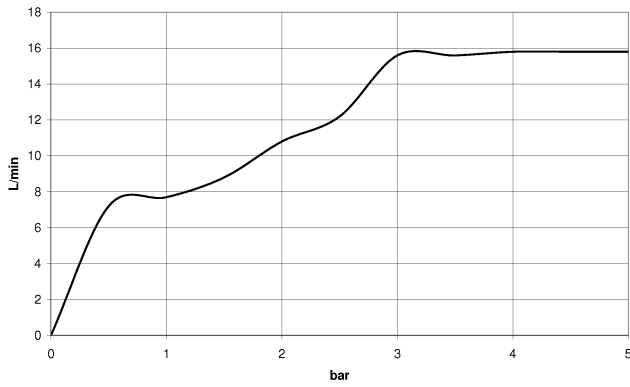

ST 050 204 8070  
mm [inches]

**Flow rate chart**

**Certificates**

DVGW\_DW-  
6517DN0129.

LGA\_29983.

WRAS\_2009011.

Concealed single-lever mixer with integrated shower connection with hand shower set - Matte Black