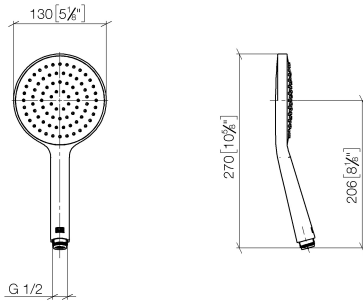

**Concealed single-lever mixer with integrated shower connection with hand shower set - Matte Black**

IMO

ST 050 204 8979

- metal shower hose 1750mm with integrated anti-twist protection
  - Hand shower: COMPACT RAIN, max. flow rate 10 l/min (at 3 bar)
  - spray head Ø 130 mm
- Intrinsic protection against back flow.**

Concealed single-lever mixer with integrated shower connection with hand shower set - Matte Black

---

IMO

ST 050 204 8979

Concealed single-lever mixer with integrated shower connection with hand shower set - Matte Black

---

IMO

ST 050 204 8979

Concealed single-lever mixer with integrated shower connection with hand shower set - Matte Black

---

IMO

ST 050 204 8979

**Concealed single-lever mixer with integrated shower connection with hand shower set - Matte Black**

ST 050 204 8070  
mm [inches]

**Flow rate chart**

**Certificates**

DVGW\_DW-  
6517DN0129.

LGA\_29983.

WRAS\_2009011.

Concealed single-lever mixer with integrated shower connection with hand shower set - Matte Black