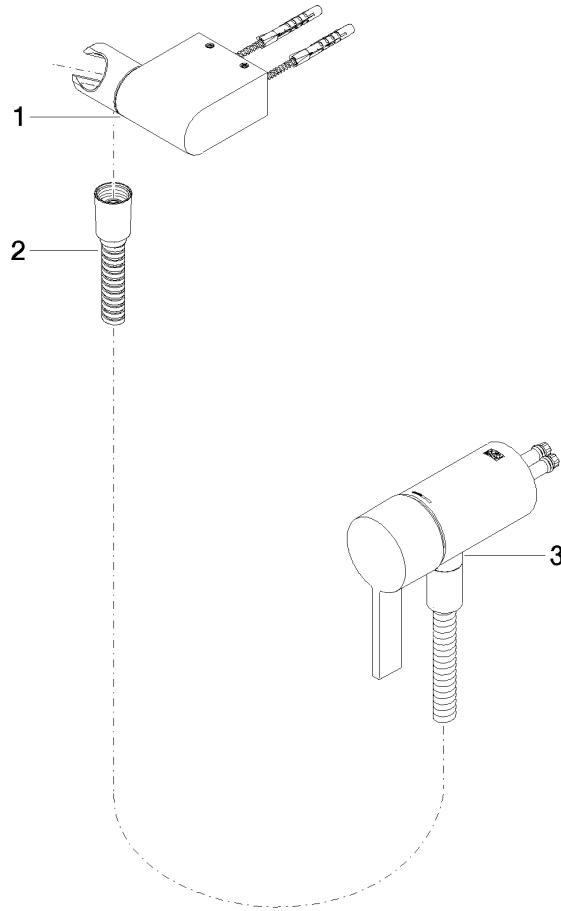

28 018 979-33  
0010

**Concealed single-lever mixer with integrated shower connection with hand shower set - Matte Black**

ST 050 204 8070  
mm [inches]

**Certificates**

Belgaqua\_21-025- WRAS\_2011027. LGA\_29928.  
27\_1.

ST 050 204 8979

Spare parts list

No.	Item Number	Name	Quantity used	Delivery time
1	28 060 970-33	Wall bracket swivel - Matte Black	1	30
2	28 322 970-33	Metal shower hose 1/2" x 3/8" x 1750 mm - Matte Black	1	2
3	36 050 970-33	Concealed single-lever mixer with integrated shower connection - Matte Black	1	30