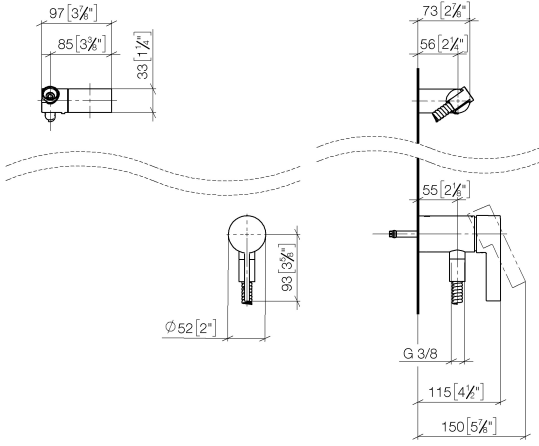

Concealed single-lever mixer with integrated shower connection with hand shower set - Brushed Champagne (22kt Gold)

IMO

ST 050 204 8979

- metal shower hose 1750mm with integrated anti-twist protection
 - Hand shower: COMPACT RAIN, max. flow rate 10 l/min (at 3 bar)
 - spray head Ø 130 mm
- Intrinsic protection against back flow.**

ST 050 204 8070
mm [inches]

Concealed single-lever mixer with integrated shower connection with hand shower set - Brushed Champagne (22kt Gold)

ST 050 204 8979
Parts for other finishes can be found here: Chrome

Spare parts list

No.	Item Number	Name	Quantity used	Delivery time
1	28 060 970-46	Wall bracket swivel - Brushed Champagne (22kt Gold)	1	30
2	28 322 970-46	Metal shower hose 1/2" x 3/8" x 1750 mm - Brushed Champagne (22kt Gold)	1	30
3	36 050 970-46	Concealed single-lever mixer with integrated shower connection - Brushed Champagne (22kt Gold)	1	30