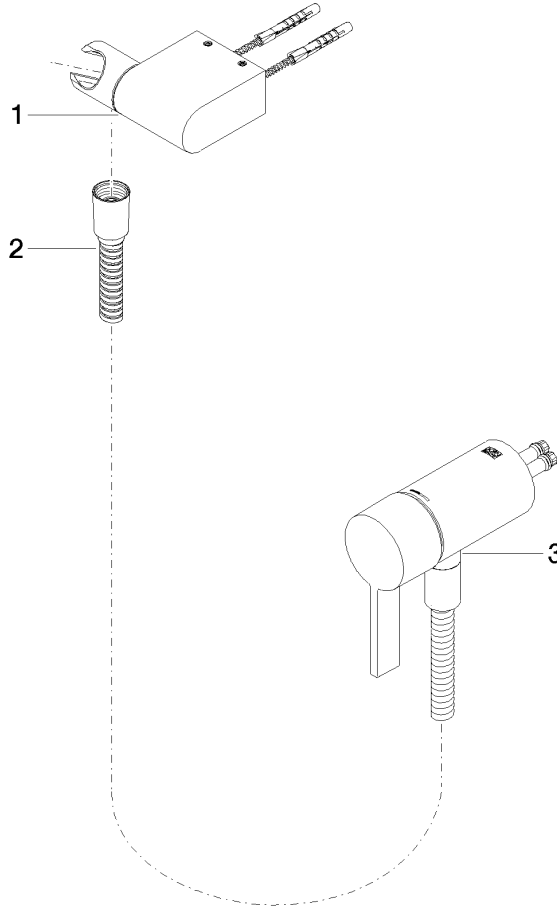

Concealed single-lever mixer with integrated shower connection with hand shower set - Brushed Champagne (22kt Gold)

IMO

ST 050 204 8979

Concealed single-lever mixer with integrated shower connection with hand shower set - Brushed Champagne (22kt Gold)

ST 050 204 8070
mm [inches]

Concealed single-lever mixer with integrated shower connection with hand shower set - Brushed Champagne (22kt Gold)

ST 050 204 8979
Parts for other finishes can be found here: Chrome

Spare parts list

No.	Item Number	Name	Quantity used	Delivery time
1	28 060 970-46	Wall bracket swivel - Brushed Champagne (22kt Gold)	1	30
2	28 322 970-46	Metal shower hose 1/2" x 3/8" x 1750 mm - Brushed Champagne (22kt Gold)	1	30
3	36 050 970-46	Concealed single-lever mixer with integrated shower connection - Brushed Champagne (22kt Gold)	1	30