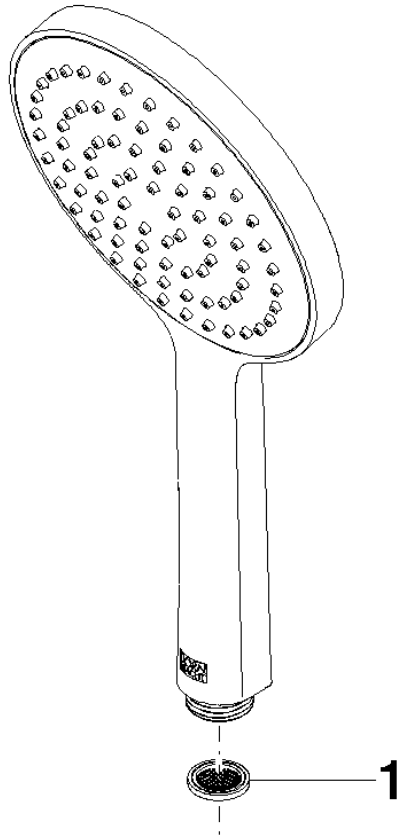

Concealed single-lever mixer with integrated shower connection with hand shower set - Brushed Champagne (22kt Gold)

IMO

ST 050 204 8979

- metal shower hose 1750mm with integrated anti-twist protection
 - Hand shower: COMPACT RAIN, max. flow rate 10 l/min (at 3 bar)
 - spray head Ø 130 mm
- Intrinsic protection against back flow.**

IMO

ST 050 204 8979

Concealed single-lever mixer with integrated shower connection with hand shower set - Brushed Champagne (22kt Gold)

IMO

ST 050 204 8979

- COMPACT RAIN, max. flow rate 15 l/min (at 3 bar)
- with anti-scale system
- spray head Ø 130 mm
- 1/2" connection

IMO

ST 050 204 8979

Concealed single-lever mixer with integrated shower connection with hand shower set - Brushed Champagne (22kt Gold)

ST 050 204 8070
mm [inches]

Flow rate chart

Certificates

DVGW_DW-
6517DN0129.

LGA_29983.

Concealed single-lever mixer with integrated shower connection with hand shower set - Brushed Champagne (22kt Gold)

ST 050 204 8979
 Parts for other
 finishes can be found
 here: Chrome

Spare parts list