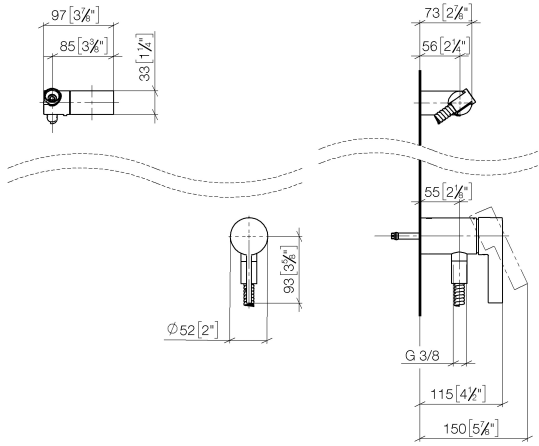

Concealed single-lever mixer with integrated shower connection with hand shower set - Brushed Chrome

IMO

ST 050 204 8979

- metal shower hose 1750mm with integrated anti-twist protection
 - Hand shower: COMPACT RAIN, max. flow rate 10 l/min (at 3 bar)
 - spray head Ø 130 mm
- Intrinsic protection against back flow.**

Required miscellaneous

Concealed wall mounting -

35 050 970 90

- min. recess depth 80 mm
- max. recess depth 105 mm

Concealed single-lever mixer with integrated shower connection with hand shower set - Brushed Chrome

IMO

ST 050 204 8979

Concealed single-lever mixer with integrated shower connection with hand shower set - Brushed Chrome

IMO

ST 050 204 8070
mm [inches]

Certificates

Belgaqua_21-025- WRAS_2011027. LGA_29928.
27_1.

ST 050 204 8979

Spare parts list

No.	Item Number	Name	Quantity used	Delivery time
1	28 060 970-93	Wall bracket swivel - Brushed Chrome	1	20
2	28 322 970-93	Metal shower hose 1/2" x 3/8" x 1750 mm - Brushed Chrome	1	20
3	36 050 970-93	Concealed single-lever mixer with integrated shower connection - Brushed Chrome	1	20