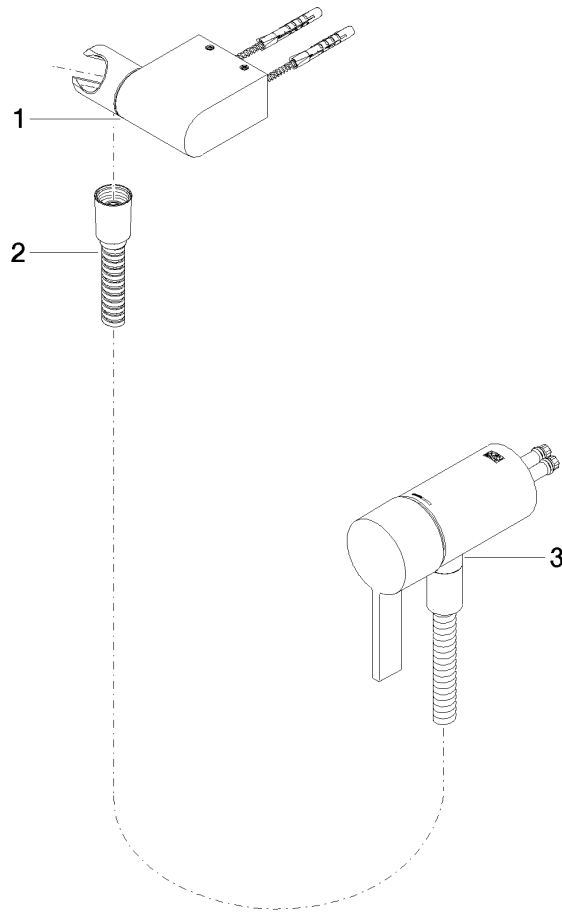

Concealed single-lever mixer with integrated shower connection with hand shower set - Brushed Chrome

IMO

ST 050 204 8979

- metal shower hose 1750mm with integrated anti-twist protection
 - Hand shower: COMPACT RAIN, max. flow rate 10 l/min (at 3 bar)
 - spray head Ø 130 mm
- Intrinsic protection against back flow.**

Required miscellaneous

Concealed wall mounting -

35 050 970 90

- min. recess depth 80 mm
- max. recess depth 105 mm

Concealed single-lever mixer with integrated shower connection with hand shower set - Brushed Chrome

IMO

ST 050 204 8979

Concealed single-lever mixer with integrated shower connection with hand shower set - Brushed Chrome

IMO

ST 050 204 8070
mm [inches]

Certificates

Belgaqua_21-025- WRAS_2011027. LGA_29928.
27_1.

ST 050 204 8979

Spare parts list

No.	Item Number	Name	Quantity used	Delivery time
1	28 060 970-93	Wall bracket swivel - Brushed Chrome	1	20
2	28 322 970-93	Metal shower hose 1/2" x 3/8" x 1750 mm - Brushed Chrome	1	20
3	36 050 970-93	Concealed single-lever mixer with integrated shower connection - Brushed Chrome	1	20