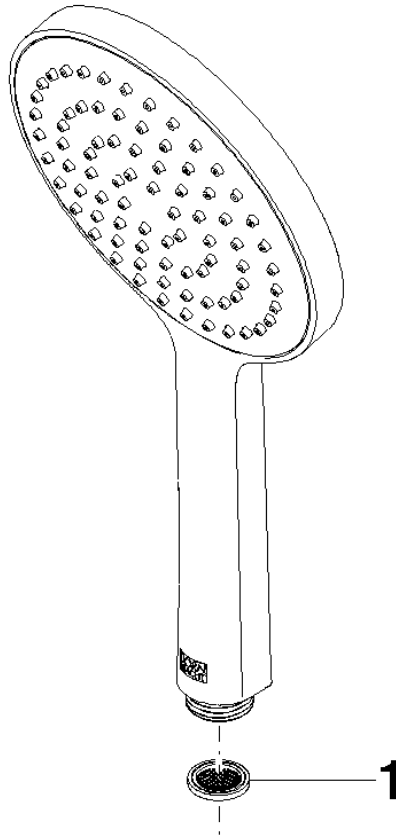

Concealed single-lever mixer with integrated shower connection with hand shower set - Brushed Chrome

IMO

ST 050 204 8979

- metal shower hose 1750mm with integrated anti-twist protection
 - Hand shower: COMPACT RAIN, max. flow rate 10 l/min (at 3 bar)
 - spray head Ø 130 mm
- Intrinsic protection against back flow.**

IMO

ST 050 204 8979

Concealed single-lever mixer with integrated shower connection with hand shower set - Brushed Chrome

IMO

ST 050 204 8979

- COMPACT RAIN, max. flow rate 15 l/min (at 3 bar)
- with anti-scale system
- spray head Ø 130 mm
- 1/2" connection

IMO

ST 050 204 8979

Concealed single-lever mixer with integrated shower connection with hand shower set - Brushed Chrome

IMO

ST 050 204 8070
mm [inches]

Flow rate chart

Certificates

DVGW_DW-
6517DN0129.

LGA_29983.

WRAS_2009011.

Concealed single-lever mixer with integrated shower connection with hand shower set - Brushed Chrome

IMO

ST 050 204 8979
Parts for other
finishes can be found
here: Chrome

Spare parts list