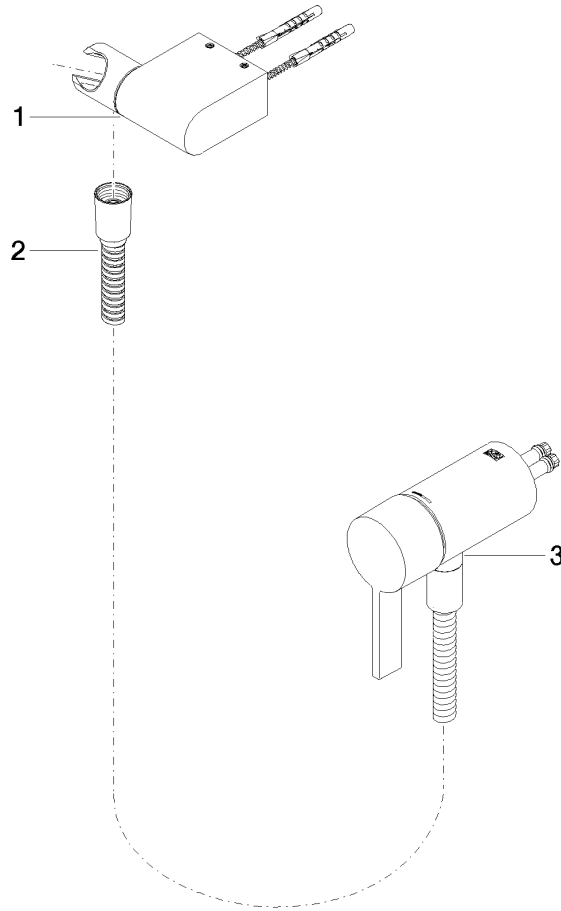

28 018 979-99
0010

Concealed single-lever mixer with integrated shower connection with hand shower set - Brushed Dark Platinum

IMO

ST 050 204 8070
mm [inches]

Certificates

Belgaqua_21-025- WRAS_2011027. LGA_29928.
27_1.

ST 050 204 8979

Spare parts list

No.	Item Number	Name	Quantity used	Delivery time
1	28 060 970-99	Wall bracket swivel - Brushed Dark Platinum	1	30
2	28 322 970-99	Metal shower hose 1/2" x 3/8" x 1750 mm - Brushed Dark Platinum	1	2
3	36 050 970-99	Concealed single-lever mixer with integrated shower connection - Brushed Dark Platinum	1	30