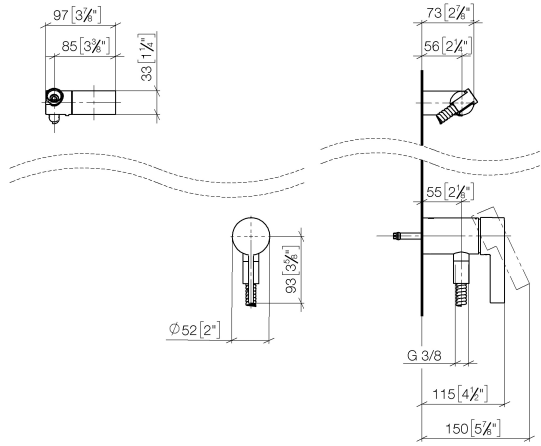

Concealed single-lever mixer with integrated shower connection with hand shower set - Brushed Dark Platinum

IMO

ST 050 204 8979

- metal shower hose 1750mm with integrated anti-twist protection
 - Hand shower: COMPACT RAIN, max. flow rate 10 l/min (at 3 bar)
 - spray head Ø 130 mm
- Intrinsic protection against back flow.**

28 018 979-99
0010

Concealed single-lever mixer with integrated shower connection with hand shower set - Brushed Dark Platinum

IMO

ST 050 204 8070
mm [inches]

Certificates

Belgaqua_21-025- WRAS_2011027. LGA_29928.
27_1.

ST 050 204 8979

Spare parts list

No.	Item Number	Name	Quantity used	Delivery time
1	28 060 970-99	Wall bracket swivel - Brushed Dark Platinum	1	30
2	28 322 970-99	Metal shower hose 1/2" x 3/8" x 1750 mm - Brushed Dark Platinum	1	2
3	36 050 970-99	Concealed single-lever mixer with integrated shower connection - Brushed Dark Platinum	1	30

Concealed single-lever mixer with integrated shower connection with hand shower set - Brushed Dark Platinum

IMO

ST 050 204 8979

- COMPACT RAIN, max. flow rate 15 l/min (at 3 bar)
- with anti-scale system
- spray head Ø 130 mm
- 1/2" connection