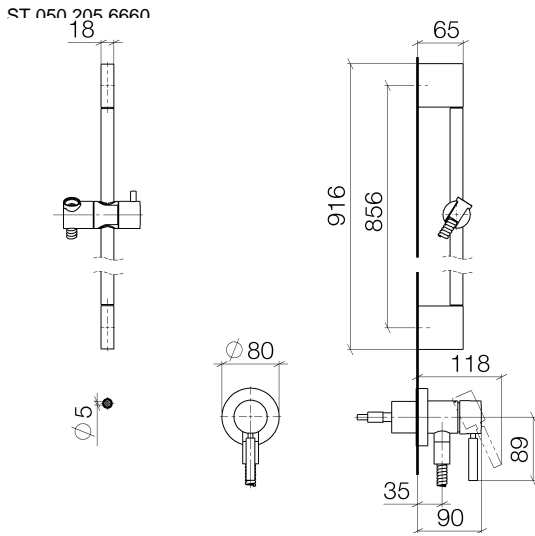

Concealed single-lever mixer with integrated shower connection with shower set - Chrome

TARA

ST 050 205 6660

Fits: TARA, META

- cover plate Ø 78 mm
 - metal shower hose 1750mm with integrated anti-twist protection
 - slide bar
 - Three or five settings: COMPACT RAIN, COMPACT SOFT FLOW, COMPACT AQUAPRESSURE FLOW, max. flow rate l/min (at 3 bar)
 - spray head Ø 100mm
- Intrinsic protection against back flow.**

Required miscellaneous

Hand shower - Chrome 28 018 979-00

Required miscellaneous

Hand shower FlowReduce - Chrome 28 018 979-00 0010

Concealed single-lever mixer with integrated shower connection with shower set - Chrome

TARA

ST 050 205 6660

Concealed single-lever mixer with integrated shower connection with shower set - Chrome

TARA

Certificates

Belgaqua_21-025- WRAS_2011027. LGA_29569.
27_1.

ST 050 205 6660

Spare parts list

No.	Item Number	Name	Quantity used	Delivery time
1	05 17 20 726 02 90	fixing set	1	2
2	09 31 11 049 90	pin	2	2
3	04 31 11 113 00 90	pin	2	2
4	08 17 97 054-00	holder	2	10
5	90 28 22 597 00-00	holder	1	10
6	28 322 970-00	Metal shower hose 1/2" x 3/8" x 1750 mm - Chrome	1	2
7	12 580 970-00	Slide unit - Chrome	1	10
8	90 14 20 026 00 90	seal	1	2
9	36 045 660-00	Concealed single-lever mixer with cover plate with integrated shower connection - Chrome	1	10