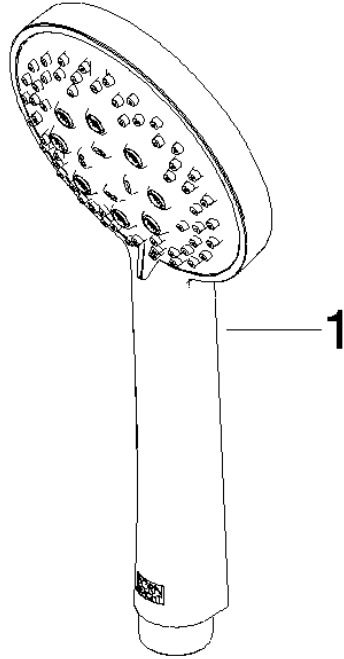

Concealed single-lever mixer with integrated shower connection with shower set - Chrome

TARA

ST 050 205 6660

Fits: TARA, META

- cover plate Ø 78 mm
 - metal shower hose 1750mm with integrated anti-twist protection
 - slide bar
 - Three or five settings: COMPACT RAIN, COMPACT SOFT FLOW, COMPACT AQUAPRESSURE FLOW, max. flow rate l/min (at 3 bar)
 - spray head Ø 100mm
- Intrinsic protection against back flow.**

ST 050 205 6660

Concealed single-lever mixer with integrated shower connection with shower set - Chrome

TARA

ST 050 205 6660

- Three or five settings: COMPACT RAIN, COMPACT SOFT FLOW, COMPACT AQUAPRESSURE FLOW, max. flow rate 15 l/min (at 3 bar)
- with anti-scale system
- spray head Ø 100mm
- 1/2" connection
- WRAS 1704043
- Function from: 7 l/min

Concealed single-lever mixer with integrated shower connection with shower set - Chrome

TARA

ST 050 205 6660
mm [inches]

Flow rate chart

Certificates

LGA_29984.

DVGW_DW-
6517DN0129.

WRAS_2210003.

ST 050 205 6660

Spare parts list

No.	Item Number	Name	Quantity used	Delivery time
1	09 23 01 039 90	sieve	1	2

Concealed single-lever mixer with integrated shower connection with shower set - Chrome

TARA

ST 050 205 6660