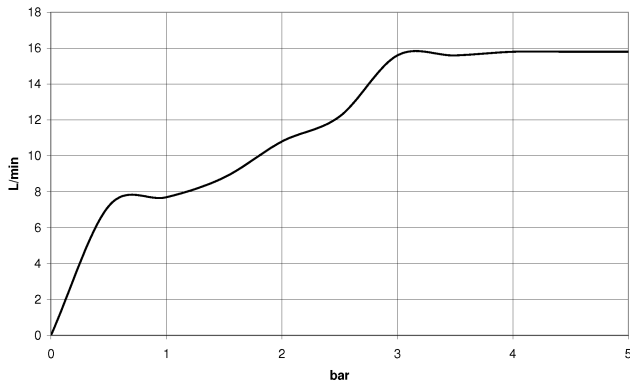

ST 050 205 6660

Concealed single-lever mixer with integrated shower connection with shower set - Chrome

TARA

ST 050 205 6660

- Three or five settings: COMPACT RAIN, COMPACT SOFT FLOW, COMPACT AQUAPRESSURE FLOW, max. flow rate 15 l/min (at 3 bar)
- with anti-scale system
- spray head Ø 100mm
- 1/2" connection
- WRAS 1704043
- Function from: 7 l/min

Concealed single-lever mixer with integrated shower connection with shower set - Chrome

TARA

ST 050 205 6660

Concealed single-lever mixer with integrated shower connection with shower set - Chrome

TARA

ST 050 205 6660

Concealed single-lever mixer with integrated shower connection with shower set - Chrome

TARA

ST 050 205 6660
mm [inches]

Flow rate chart

Certificates

LGA_29984.

DVGW_DW-
6517DN0129.

WRAS_2210003.