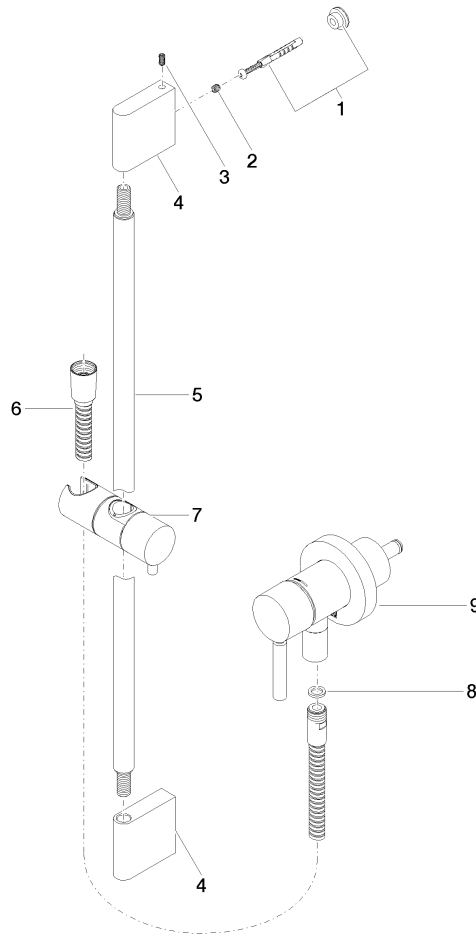

Concealed single-lever mixer with integrated shower connection with shower set - Chrome

TARA

ST 050 205 6660

Fits: TARA, META

- cover plate Ø 78 mm
 - metal shower hose 1750mm with integrated anti-twist protection
 - slide bar
 - Three or five settings: COMPACT RAIN, COMPACT SOFT FLOW, COMPACT AQUAPRESSURE FLOW, max. flow rate l/min (at 3 bar)
 - spray head Ø 100mm
- Intrinsic protection against back flow.**

Fits: TARA, META

- cover plate Ø 78 mm
- metal shower hose 1750mm with integrated anti-twist protection
- slide bar

This article does not include a hand shower!

Intrinsic protection against back flow.

Article cannot be extended, please check the depth of the installation location!

TARA

ST 050 205 6660

Concealed single-lever mixer with integrated shower connection with shower set - Chrome

TARA

Certificates

Belgaqua_21-025- WRAS_2011027. LGA_29569.
27_1.

ST 050 205 6660

Spare parts list

No.	Item Number	Name	Quantity used	Delivery time
1	05 17 20 726 02 90	fixing set	1	2
2	09 31 11 049 90	pin	2	2
3	04 31 11 113 00 90	pin	2	2
4	08 17 97 054-00	holder	2	10
5	90 28 22 597 00-00	holder	1	10
6	28 322 970-00	Metal shower hose 1/2" x 3/8" x 1750 mm - Chrome	1	2
7	12 580 970-00	Slide unit - Chrome	1	10
8	90 14 20 026 00 90	seal	1	2
9	36 045 660-00	Concealed single-lever mixer with cover plate with integrated shower connection - Chrome	1	10