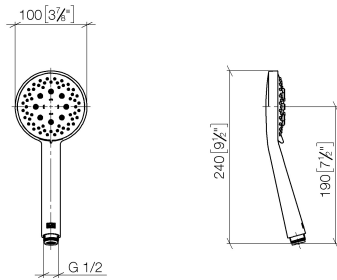

Concealed single-lever mixer with integrated shower connection with shower set - Chrome

TARA

ST 050 205 6660

Fits: TARA, META

- cover plate Ø 78 mm
 - metal shower hose 1750mm with integrated anti-twist protection
 - slide bar
 - Three or five settings: COMPACT RAIN, COMPACT SOFT FLOW, COMPACT AQUAPRESSURE FLOW, max. flow rate l/min (at 3 bar)
 - spray head Ø 100mm
- Intrinsic protection against back flow.**

ST 050 205 6660

Concealed single-lever mixer with integrated shower connection with shower set - Chrome

TARA

ST 050 205 6660

- Three or five settings: COMPACT RAIN, COMPACT SOFT FLOW, COMPACT AQUAPRESSURE FLOW, max. flow rate 15 l/min (at 3 bar)
- with anti-scale system
- spray head Ø 100mm
- 1/2" connection
- WRAS 1704043
- Function from: 7 l/min

Concealed single-lever mixer with integrated shower connection with shower set - Chrome

TARA

ST 050 205 6660

Concealed single-lever mixer with integrated shower connection with shower set - Chrome

TARA

ST 050 205 6660

Concealed single-lever mixer with integrated shower connection with shower set - Chrome

TARA

ST 050 205 6660
mm [inches]

Flow rate chart

Certificates

LGA_29984.

DVGW_DW-
6517DN0129.

WRAS_2210003.