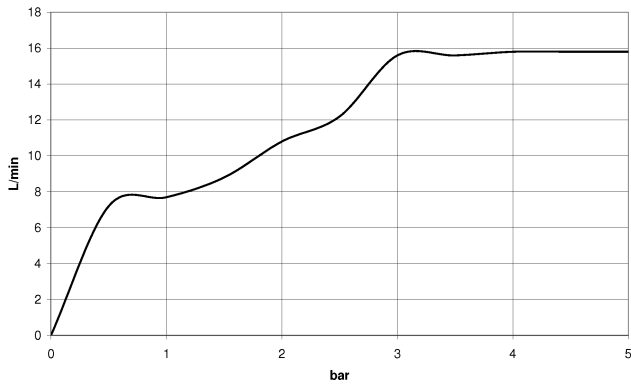

---

TARA

ST 050 205 6660

**Concealed single-lever mixer with integrated shower connection with shower set - Dark Chrome**

TARA

ST 050 205 6660  
mm [inches]

**Flow rate chart**

**Certificates**