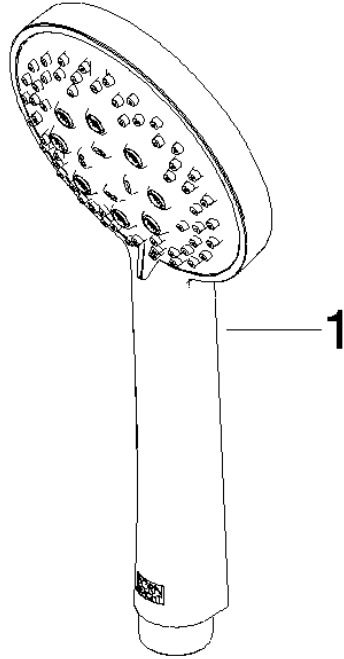

---

TARA

ST 050 205 6660

**Concealed single-lever mixer with integrated shower connection with shower set - Dark Chrome**

TARA

ST 050 205 6660  
mm [inches]

**Flow rate chart**

**Certificates**

LGA\_29984.

DVGW\_DW-  
6517DN0129.

WRAS\_2210003.

Concealed single-lever mixer with integrated shower connection with shower set - Dark Chrome

TARA

ST 050 205 6660  
Parts for other  
finishes can be found  
here: Chrome

Spare parts list

No.	Item Number	Name	Quantity used	Delivery time
1	09 23 01 039 90	sieve	1	2

**Concealed single-lever mixer with integrated shower connection with shower set - Dark Chrome**

TARA

ST 050 205 6660

Fits: TARA, META

- cover plate Ø 78 mm
- metal shower hose 1750mm with integrated anti-twist protection
- slide bar

This article does not include a hand shower!

Intrinsic protection against back flow.

Article cannot be extended, please check the depth of the installation location!