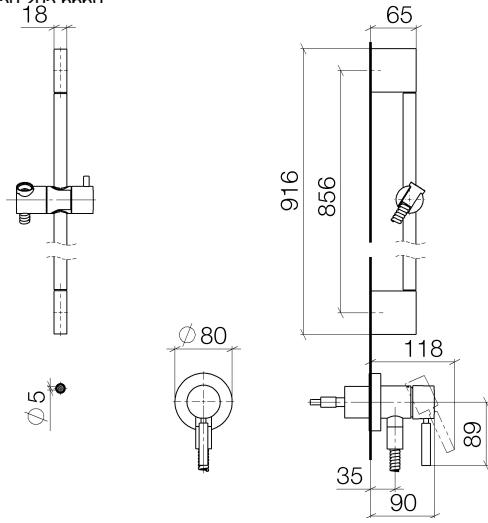

---

TARA

ST 050 205 6660

**Concealed single-lever mixer with integrated shower connection with shower set - Dark Chrome**

TARA

ST 050 205 6660  
mm [inches]

**Flow rate chart**

**Certificates**

Fits: TARA, META

- cover plate Ø 78 mm
- metal shower hose 1750mm with integrated anti-twist protection
- slide bar

This article does not include a hand shower!

Intrinsic protection against back flow.

Article cannot be extended, please check the depth of the installation location!

Concealed single-lever mixer with integrated shower connection with shower set - Dark Chrome

---

TARA

ST 050 205 6660

Concealed single-lever mixer with integrated shower connection with shower set - Dark Chrome

TARA

ST 050 205 6660

Concealed single-lever mixer with integrated shower connection with shower set - Dark Chrome

---

TARA

ST 050 205 6660