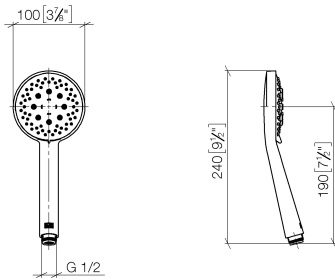

**Concealed single-lever mixer with integrated shower connection with shower set - Dark Chrome**

TARA

ST 050 205 6660

Fits: TARA, META

- cover plate Ø 78 mm
  - metal shower hose 1750mm with integrated anti-twist protection
  - slide bar
  - Three or five settings: COMPACT RAIN, COMPACT SOFT FLOW, COMPACT AQUAPRESSURE FLOW, max. flow rate l/min (at 3 bar)
  - spray head Ø 100mm
- Intrinsic protection against back flow.**

---

TARA

ST 050 205 6660

**Concealed single-lever mixer with integrated shower connection with shower set - Dark Chrome**

TARA

ST 050 205 6660

- Three or five settings: COMPACT RAIN, COMPACT SOFT FLOW, COMPACT AQUAPRESSURE FLOW, max. flow rate 15 l/min (at 3 bar)
- with anti-scale system
- spray head Ø 100mm
- 1/2" connection
- WRAS 1704043
- Function from: 7 l/min

---

TARA

ST 050 205 6660

**Concealed single-lever mixer with integrated shower connection with shower set - Dark Chrome**

TARA

ST 050 205 6660  
mm [inches]

**Flow rate chart**

**Certificates**

LGA\_29984.

DVGW\_DW-  
6517DN0129.

WRAS\_2210003.

Concealed single-lever mixer with integrated shower connection with shower set - Dark Chrome

TARA

ST 050 205 6660  
Parts for other  
finishes can be found  
here: Chrome