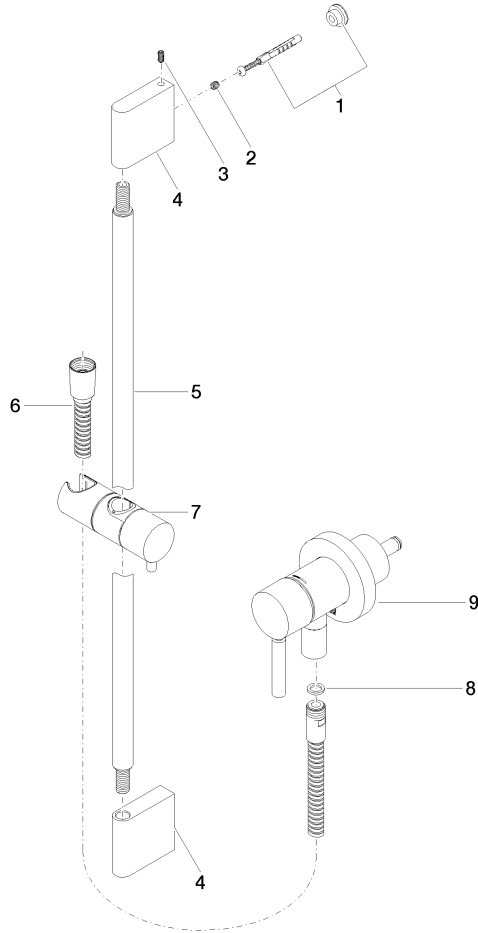

Fits: TARA, META

- cover plate Ø 78 mm
- metal shower hose 1750mm with integrated anti-twist protection
- slide bar

This article does not include a hand shower!

Intrinsic protection against back flow.

Article cannot be extended, please check the depth of the installation location!

Concealed single-lever mixer with integrated shower connection with shower set - Dark Chrome

---

TARA

ST 050 205 6660

Concealed single-lever mixer with integrated shower connection with shower set - Dark Chrome

TARA

ST 050 205 6660

Concealed single-lever mixer with integrated shower connection with shower set - Dark Chrome

---

TARA

ST 050 205 6660

# Concealed single-lever mixer with integrated shower connection with shower set - Dark Chrome

TARA

ST 050 205 6660  
Parts for other  
finishes can be found  
here: [Chrome](#)

Concealed single-lever mixer with integrated shower connection with shower set - Dark Chrome