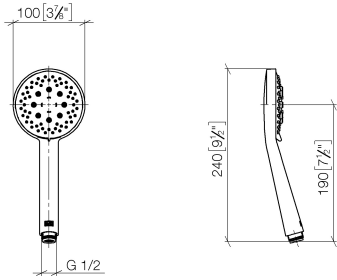

**Concealed single-lever mixer with integrated shower connection with shower set - Brushed Durabronz (23kt Gold)**

TARA

ST 050 205 6660

Fits: TARA, META

- cover plate Ø 78 mm
  - metal shower hose 1750mm with integrated anti-twist protection
  - slide bar
  - Three or five settings: COMPACT RAIN, COMPACT SOFT FLOW, COMPACT AQUAPRESSURE FLOW, max. flow rate l/min (at 3 bar)
  - spray head Ø 100mm
- Intrinsic protection against back flow.**

---

TARA

ST 050 205 6660

**Concealed single-lever mixer with integrated shower connection with shower set - Brushed Durabronz (23kt Gold)**

TARA

ST 050 205 6660

- Three or five settings: COMPACT RAIN, COMPACT SOFT FLOW, COMPACT AQUAPRESSURE FLOW, max. flow rate 15 l/min (at 3 bar)
- with anti-scale system
- spray head Ø 100mm
- 1/2" connection
- WRAS 1704043
- Function from: 7 l/min

---

TARA

ST 050 205 6660

**Concealed single-lever mixer with integrated shower connection with shower set - Brushed Durabron (23kt Gold)**

TARA

ST 050 205 6660  
mm [inches]

**Flow rate chart**

**Certificates**

TARA

ST 050 205 6660

Fits: TARA, META

- cover plate Ø 78 mm
- metal shower hose 1750mm with integrated anti-twist protection
- slide bar

**This article does not include a hand shower!**

**Intrinsic protection against back flow.**