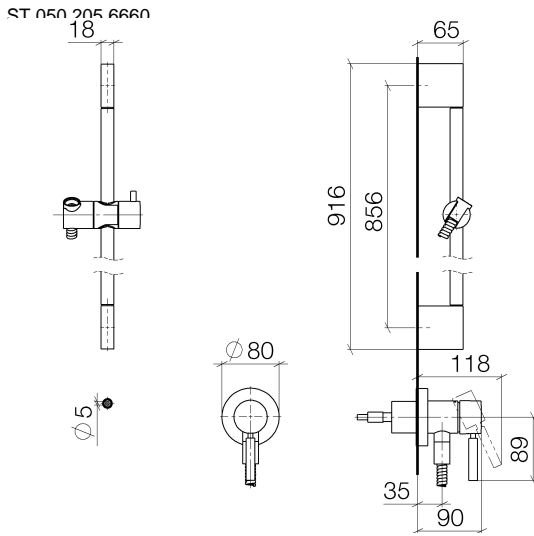

**Concealed single-lever mixer with integrated shower connection with shower set - Brushed Durabronz (23kt Gold)**

TARA

ST 050 205 6660

Fits: TARA, META

- cover plate Ø 78 mm
  - metal shower hose 1750mm with integrated anti-twist protection
  - slide bar
  - Three or five settings: COMPACT RAIN, COMPACT SOFT FLOW, COMPACT AQUAPRESSURE FLOW, max. flow rate l/min (at 3 bar)
  - spray head Ø 100mm
- Intrinsic protection against back flow.**

**Required miscellaneous**

	<b>Concealed wall mounting -</b> •max. recess depth 103 mm •min. recess depth 78 mm	35 003 970 90
--	---	---------------

**Required miscellaneous**

	<b>Hand shower - Brushed Durabron (23kt Gold)</b>	28 012 979-28
--	---	---------------

Concealed single-lever mixer with integrated shower connection with shower set - Brushed Durabronz (23kt Gold)

---

TARA

ST 050 205 6660

Concealed single-lever mixer with integrated shower connection with shower set - Brushed Durabronz (23kt Gold)

TARA

Certificates

Belgaqua\_21-025- WRAS\_2011027. LGA\_29569.  
27\_1.

ST 050 205 6660

**Spare parts list**

No.	Item Number	Name	Quantity used	Delivery time
1	05 17 20 726 02 90	fixing set	1	2
2	09 31 11 049 90	pin	2	2
3	04 31 11 113 00 90	pin	2	2
4	08 17 97 054-28	holder	2	20
5	90 28 22 597 00-28	holder	1	-
Spare part can no longer be ordered, please order the replacement item				
6	28 322 970-28	Metal shower hose 1/2" x 3/8" x 1750 mm - Brushed Durabron (23kt Gold)	1	20
7	12 580 970-28	Slide unit - Brushed Durabron (23kt Gold)	1	20
8	90 14 20 026 00 90	seal	1	2
9	36 045 660-28	Concealed single-lever mixer with cover plate with integrated shower connection - Brushed Durabron (23kt Gold)	1	20