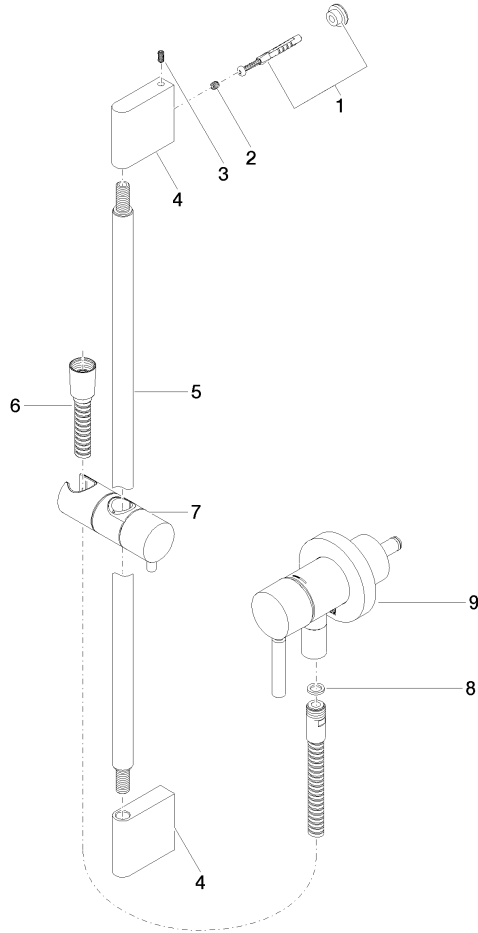

TARA

ST 050 205 6660

Fits: TARA, META

- cover plate Ø 78 mm
- metal shower hose 1750mm with integrated anti-twist protection
- slide bar

**This article does not include a hand shower!**

**Intrinsic protection against back flow.**

**Required miscellaneous**

	<b>Concealed wall mounting -</b> •max. recess depth 103 mm •min. recess depth 78 mm	35 003 970 90
--	---	---------------

**Required miscellaneous**

	<b>Hand shower - Brushed Durabron (23kt Gold)</b>	28 012 979-28
--	---	---------------

Concealed single-lever mixer with integrated shower connection with shower set - Brushed Durabronz (23kt Gold)

---

TARA

ST 050 205 6660

Concealed single-lever mixer with integrated shower connection with shower set - Brushed Durabronz (23kt Gold)

TARA

Certificates

Belgaqua\_21-025- WRAS\_2011027. LGA\_29569.  
27\_1.

ST 050 205 6660

**Spare parts list**

No.	Item Number	Name	Quantity used	Delivery time
1	05 17 20 726 02 90	fixing set	1	2
2	09 31 11 049 90	pin	2	2
3	04 31 11 113 00 90	pin	2	2
4	08 17 97 054-28	holder	2	20
5	90 28 22 597 00-28	holder	1	-
Spare part can no longer be ordered, please order the replacement item				
6	28 322 970-28	Metal shower hose 1/2" x 3/8" x 1750 mm - Brushed Durabron (23kt Gold)	1	20
7	12 580 970-28	Slide unit - Brushed Durabron (23kt Gold)	1	20
8	90 14 20 026 00 90	seal	1	2
9	36 045 660-28	Concealed single-lever mixer with cover plate with integrated shower connection - Brushed Durabron (23kt Gold)	1	20