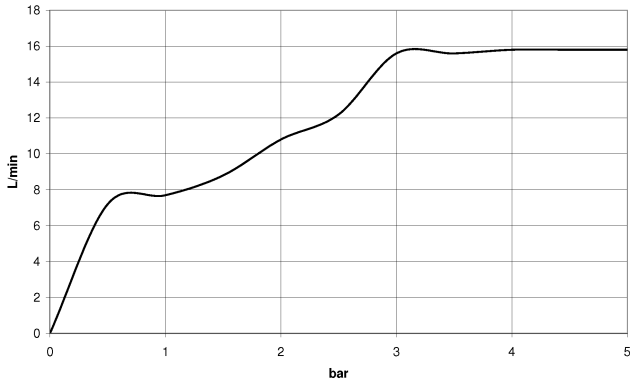

---

TARA

ST 050 205 6660

**Concealed single-lever mixer with integrated shower connection with shower set - Brushed Durabron (23kt Gold)**

TARA

ST 050 205 6660  
mm [inches]

**Flow rate chart**

**Certificates**