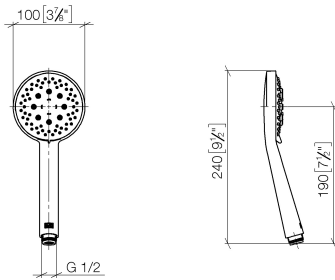

Concealed single-lever mixer with integrated shower connection with shower set - Matte Black

TARA

ST 050 205 6660

Fits: TARA, META

- cover plate Ø 78 mm
 - metal shower hose 1750mm with integrated anti-twist protection
 - slide bar
 - Three or five settings: COMPACT RAIN, COMPACT SOFT FLOW, COMPACT AQUAPRESSURE FLOW, max. flow rate l/min (at 3 bar)
 - spray head Ø 100mm
- Intrinsic protection against back flow.**

Concealed single-lever mixer with integrated shower connection with shower set - Matte Black

TARA

ST 050 205 6660

Concealed single-lever mixer with integrated shower connection with shower set - Matte Black

TARA

ST 050 205 6660

ST 050 205 6660
mm [inches]

Flow rate chart

Certificates

LGA_29984.

DVGW_DW-
6517DN0129.

WRAS_2210003.

Concealed single-lever mixer with integrated shower connection with shower set - Matte Black

TARA

ST 050 205 6660

Fits: TARA, META

- cover plate Ø 78 mm
- metal shower hose 1750mm with integrated anti-twist protection
- slide bar