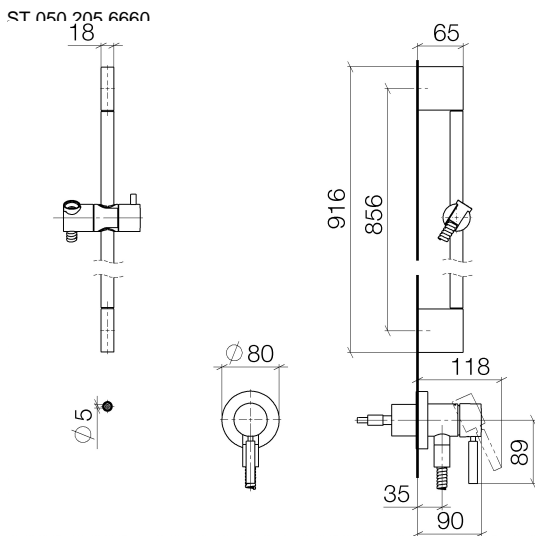

Concealed single-lever mixer with integrated shower connection with shower set - Matte Black

TARA

ST 050 205 6660

Fits: TARA, META

- cover plate Ø 78 mm
 - metal shower hose 1750mm with integrated anti-twist protection
 - slide bar
 - Three or five settings: COMPACT RAIN, COMPACT SOFT FLOW, COMPACT AQUAPRESSURE FLOW, max. flow rate l/min (at 3 bar)
 - spray head Ø 100mm
- Intrinsic protection against back flow.**

Concealed single-lever mixer with integrated shower connection with shower set - Matte Black

TARA

ST 050 205 6660

Fits: TARA, META

- cover plate Ø 78 mm
- metal shower hose 1750mm with integrated anti-twist protection
- slide bar

28 018 979-33
0010

Concealed single-lever mixer with integrated shower connection with shower set - Matte Black

TARA

ST 050 205 6660

Concealed single-lever mixer with integrated shower connection with shower set - Matte Black

TARA

Certificates

Belgaqua_21-025- WRAS_2011027. LGA_29569.
27_1.

ST 050 205 6660

Spare parts list

No.	Item Number	Name	Quantity used	Delivery time
1	05 17 20 726 02 90	fixing set	1	2
2	09 31 11 049 90	pin	2	2
3	04 31 11 113 00 90	pin	2	2
4	08 17 97 054-33	holder	2	30
5	90 28 22 597 00-33	holder	1	30
6	28 322 970-33	Metal shower hose 1/2" x 3/8" x 1750 mm - Matte Black	1	2
7	12 580 970-33	Slide unit - Matte Black	1	10
8	90 14 20 026 00 90	seal	1	2
9	36 045 660-33	Concealed single-lever mixer with cover plate with integrated shower connection - Matte Black	1	10