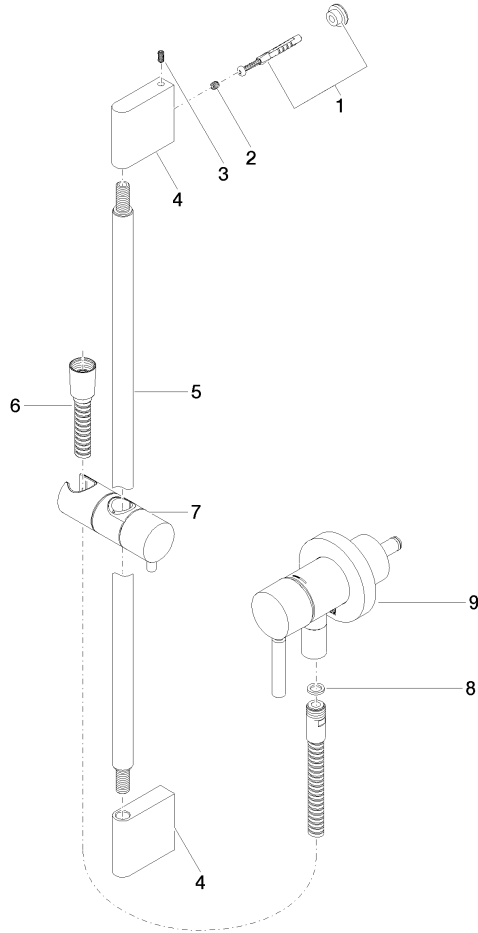

Concealed single-lever mixer with integrated shower connection with shower set - Matte Black

TARA

ST 050 205 6660

Fits: TARA, META

- cover plate Ø 78 mm
- metal shower hose 1750mm with integrated anti-twist protection
- slide bar

28 018 979-33
0010

Concealed single-lever mixer with integrated shower connection with shower set - Matte Black

TARA

ST 050 205 6660

Concealed single-lever mixer with integrated shower connection with shower set - Matte Black

TARA

Certificates

Belgaqua_21-025- WRAS_2011027. LGA_29569.
27_1.

ST 050 205 6660

Spare parts list

No.	Item Number	Name	Quantity used	Delivery time
1	05 17 20 726 02 90	fixing set	1	2
2	09 31 11 049 90	pin	2	2
3	04 31 11 113 00 90	pin	2	2
4	08 17 97 054-33	holder	2	30
5	90 28 22 597 00-33	holder	1	30
6	28 322 970-33	Metal shower hose 1/2" x 3/8" x 1750 mm - Matte Black	1	2
7	12 580 970-33	Slide unit - Matte Black	1	10
8	90 14 20 026 00 90	seal	1	2
9	36 045 660-33	Concealed single-lever mixer with cover plate with integrated shower connection - Matte Black	1	10