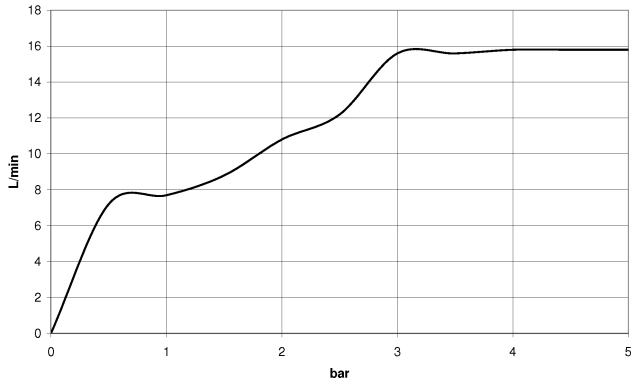

TARA

ST 050 205 6660

Concealed single-lever mixer with integrated shower connection with shower set - Brushed Bronze

TARA

ST 050 205 6660
mm [inches]

Flow rate chart

Certificates

LGA_29984.