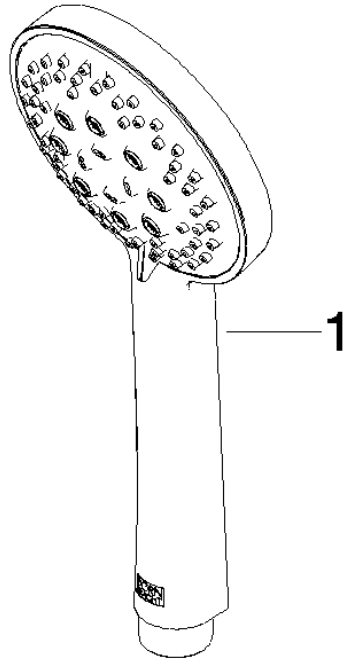

Concealed single-lever mixer with integrated shower connection with shower set - Brushed Bronze

TARA

ST 050 205 6660

Fits: TARA, META

- cover plate Ø 78 mm
- metal shower hose 1750mm with integrated anti-twist protection
- slide bar
- Three or five settings: COMPACT RAIN, COMPACT SOFT FLOW, COMPACT AQUAPRESSURE FLOW, max. flow rate l/min (at 3 bar)
- spray head Ø 100mm

Concealed single-lever mixer with integrated shower connection with shower set - Brushed Bronze

TARA

ST 050 205 6660

Concealed single-lever mixer with integrated shower connection with shower set - Brushed Bronze

TARA

ST 050 205 6660

Concealed single-lever mixer with integrated shower connection with shower set - Brushed Bronze

TARA

ST 050 205 6660
mm [inches]

Flow rate chart

Certificates

LGA_29984.

WRAS_2210003.

Concealed single-lever mixer with integrated shower connection with shower set - Brushed Bronze

TARA

ST 050 205 6660
Parts for other
finishes can be found
here: Chrome

Spare parts list

No.	Item Number	Name	Quantity used	Delivery time
1	09 23 01 039 90	sieve	1	2