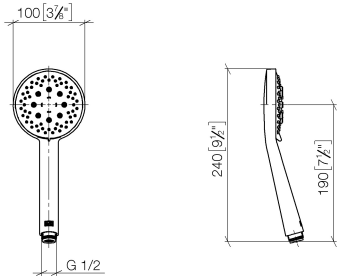

Concealed single-lever mixer with integrated shower connection with shower set - Brushed Bronze

TARA

ST 050 205 6660

Fits: TARA, META

- cover plate Ø 78 mm
- metal shower hose 1750mm with integrated anti-twist protection
- slide bar
- Three or five settings: COMPACT RAIN, COMPACT SOFT FLOW, COMPACT AQUAPRESSURE FLOW, max. flow rate l/min (at 3 bar)
- spray head Ø 100mm

Concealed single-lever mixer with integrated shower connection with shower set - Brushed Bronze

TARA

ST 050 205 6660

- Three or five settings: COMPACT RAIN, COMPACT SOFT FLOW, COMPACT AQUAPRESSURE FLOW, max. flow rate 15 l/min (at 3 bar)
- with anti-scale system
- spray head Ø 100mm
- 1/2" connection
- WRAS 1704043
- Function from: 7 l/min

Concealed single-lever mixer with integrated shower connection with shower set - Brushed Bronze

TARA

ST 050 205 6660

Concealed single-lever mixer with integrated shower connection with shower set - Brushed Bronze

TARA

ST 050 205 6660

Concealed single-lever mixer with integrated shower connection with shower set - Brushed Bronze

TARA

ST 050 205 6660
mm [inches]

Flow rate chart

Certificates

LGA_29984.