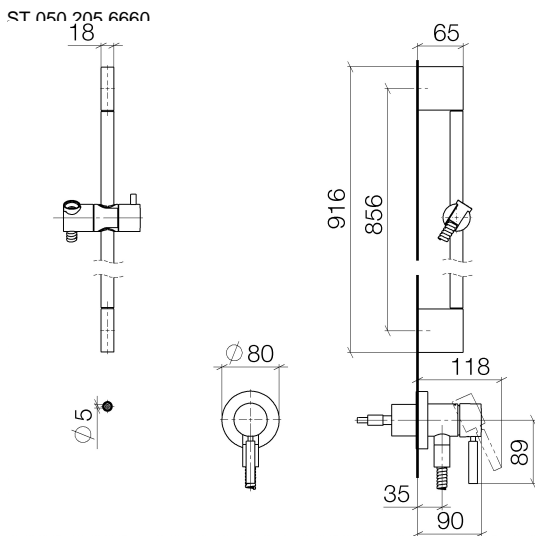

Concealed single-lever mixer with integrated shower connection with shower set - Brushed Champagne (22kt Gold)

TARA