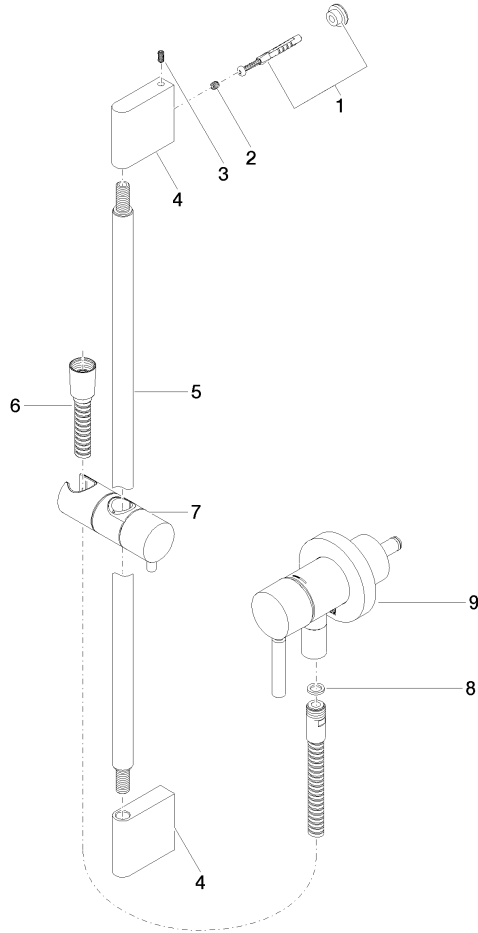

TARA

ST 050 205 6660

Fits: TARA, META

- cover plate Ø 78 mm
- metal shower hose 1750mm with integrated anti-twist protection
- slide bar

This article does not include a hand shower!

Intrinsic protection against back flow.

Concealed single-lever mixer with integrated shower connection with shower set - Brushed Champagne (22kt Gold)

---

TARA

ST 050 205 6660

Concealed single-lever mixer with integrated shower connection with shower set - Brushed Champagne (22kt Gold)

TARA

**Concealed single-lever mixer with integrated shower connection with shower set - Brushed Champagne (22kt Gold)**

TARA

ST 050 205 6660  
Parts for other finishes can be found here: Chrome

**Spare parts list**

No.	Item Number	Name	Quantity used	Delivery time
1	05 17 20 726 02 90	fixing set	1	2
2	09 31 11 049 90	pin	2	2
3	04 31 11 113 00 90	pin	2	2
4	08 17 97 054-46	holder	2	30
5	90 28 22 597 00-46	holder	1	30
6	28 322 970-46	Metal shower hose 1/2" x 3/8" x 1750 mm - Brushed Champagne (22kt Gold)	1	30
7	12 580 970-46	Slide unit - Brushed Champagne (22kt Gold)	1	30
8	90 14 20 026 00 90	seal	1	2
9	36 045 660-46	Concealed single-lever mixer with cover plate with integrated shower connection - Brushed Champagne (22kt Gold)	1	30