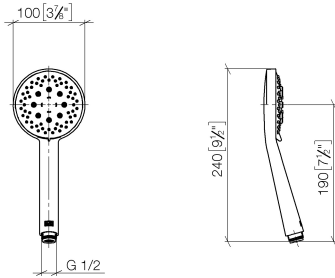

**Concealed single-lever mixer with integrated shower connection with shower set - Brushed Champagne (22kt Gold)**

TARA

ST 050 205 6660

Fits: TARA, META

- cover plate Ø 78 mm
  - metal shower hose 1750mm with integrated anti-twist protection
  - slide bar
  - Three or five settings: COMPACT RAIN, COMPACT SOFT FLOW, COMPACT AQUAPRESSURE FLOW, max. flow rate l/min (at 3 bar)
  - spray head Ø 100mm
- Intrinsic protection against back flow.**

---

TARA

ST 050 205 6660

**Concealed single-lever mixer with integrated shower connection with shower set - Brushed Champagne (22kt Gold)**

TARA

ST 050 205 6660

- Three or five settings: COMPACT RAIN, COMPACT SOFT FLOW, COMPACT AQUAPRESSURE FLOW, max. flow rate 15 l/min (at 3 bar)
- with anti-scale system
- spray head Ø 100mm
- 1/2" connection
- WRAS 1704043
- Function from: 7 l/min

---

TARA

ST 050 205 6660

**Concealed single-lever mixer with integrated shower connection with shower set - Brushed Champagne (22kt Gold)**

TARA

ST 050 205 6660  
mm [inches]

**Flow rate chart**

**Certificates**

LGA\_29984.

DVGW\_DW-  
6517DN0129.

WRAS\_2210003.

Concealed single-lever mixer with integrated shower connection with shower set - Brushed Champagne (22kt Gold)

TARA

ST 050 205 6660  
Parts for other  
finishes can be found  
here: Chrome