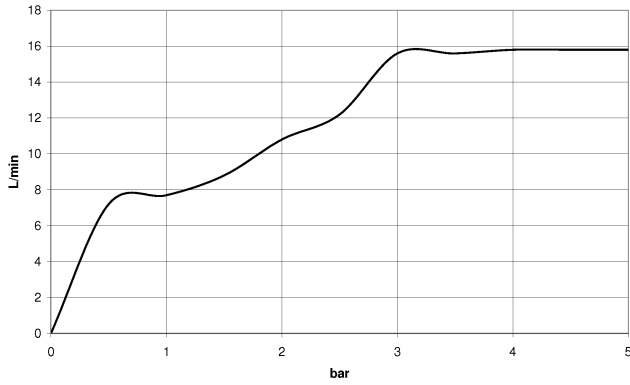

---

TARA

ST 050 205 6660

**Concealed single-lever mixer with integrated shower connection with shower set - Brushed Champagne (22kt Gold)**

TARA

ST 050 205 6660  
mm [inches]

**Flow rate chart**

**Certificates**