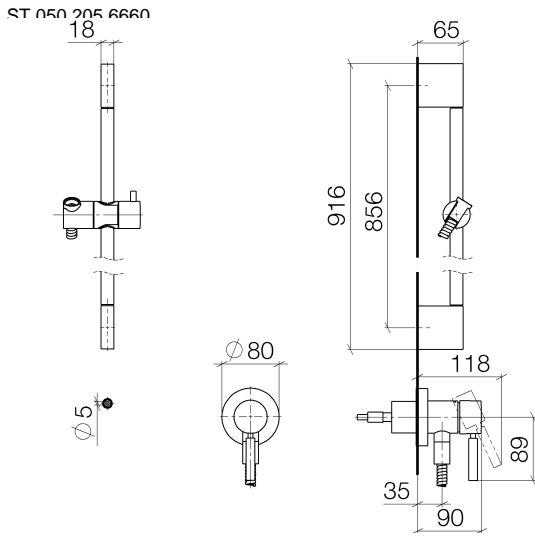

TARA

ST 050 205 6660

Concealed single-lever mixer with integrated shower connection with shower set - Champagne (22kt Gold)

TARA

ST 050 205 6660
mm [inches]

Flow rate chart

Certificates

LGA_29984.

Fits: TARA, META

- cover plate Ø 78 mm
- metal shower hose 1750mm with integrated anti-twist protection
- slide bar

This article does not include a hand shower!

Intrinsic protection against back flow.

Article cannot be extended, please check the depth of the installation location!

Concealed single-lever mixer with integrated shower connection with shower set - Champagne (22kt Gold)

TARA

ST 050 205 6660

Concealed single-lever mixer with integrated shower connection with shower set - Champagne (22kt Gold)

TARA

Concealed single-lever mixer with integrated shower connection with shower set - Champagne (22kt Gold)

TARA

ST 050 205 6660
Parts for other
finishes can be found
here: Chrome

Spare parts list

No.	Item Number	Name	Quantity used	Delivery time
1	05 17 20 726 02 90	fixing set	1	2
2	09 31 11 049 90	pin	2	2
3	04 31 11 113 00 90	pin	2	2
4	08 17 97 054-47	holder	2	30
5	90 28 22 597 00-47	holder	1	30
6	28 322 970-47	Metal shower hose 1/2" x 3/8" x 1750 mm - Champagne (22kt Gold)	1	30
7	12 580 970-47	Slide unit - Champagne (22kt Gold)	1	30
8	90 14 20 026 00 90	seal	1	2
9	36 045 660-47	Concealed single-lever mixer with cover plate with integrated shower connection - Champagne (22kt Gold)	1	30