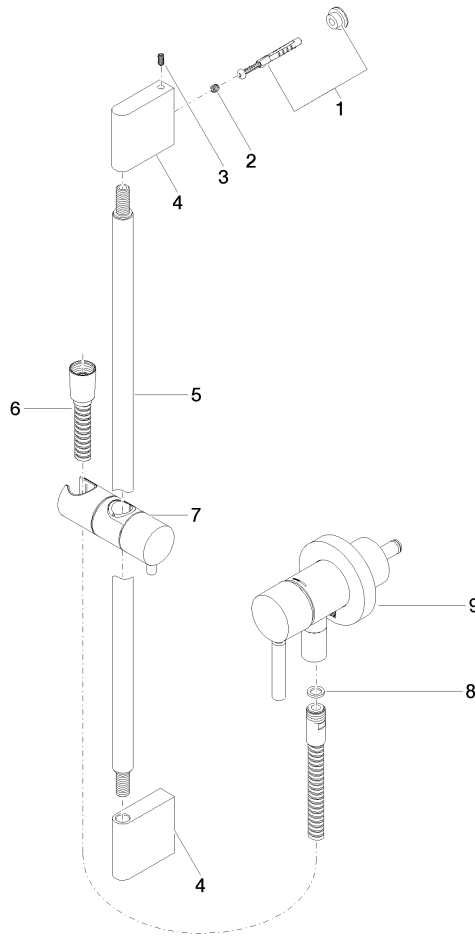

Spare parts list

No.	Item Number	Name	Quantity used	Delivery time
1	09 23 01 039 90	sieve	1	2

Concealed single-lever mixer with integrated shower connection with shower set - Champagne (22kt Gold)

TARA

ST 050 205 6660

Fits: TARA, META

- cover plate Ø 78 mm
- metal shower hose 1750mm with integrated anti-twist protection
- slide bar

This article does not include a hand shower!

Intrinsic protection against back flow.

Article cannot be extended, please check the depth of the installation location!

Concealed single-lever mixer with integrated shower connection with shower set - Champagne (22kt Gold)

TARA

ST 050 205 6660

Concealed single-lever mixer with integrated shower connection with shower set - Champagne (22kt Gold)

TARA

Concealed single-lever mixer with integrated shower connection with shower set - Champagne (22kt Gold)

TARA

ST 050 205 6660
Parts for other
finishes can be found
here: Chrome

Spare parts list

No.	Item Number	Name	Quantity used	Delivery time
1	05 17 20 726 02 90	fixing set	1	2
2	09 31 11 049 90	pin	2	2
3	04 31 11 113 00 90	pin	2	2
4	08 17 97 054-47	holder	2	30
5	90 28 22 597 00-47	holder	1	30
6	28 322 970-47	Metal shower hose 1/2" x 3/8" x 1750 mm - Champagne (22kt Gold)	1	30
7	12 580 970-47	Slide unit - Champagne (22kt Gold)	1	30
8	90 14 20 026 00 90	seal	1	2
9	36 045 660-47	Concealed single-lever mixer with cover plate with integrated shower connection - Champagne (22kt Gold)	1	30