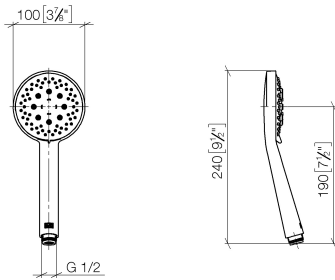

Concealed single-lever mixer with integrated shower connection with shower set - Brushed Chrome

TARA

ST 050 205 6660

Fits: TARA, META

- cover plate Ø 78 mm
- metal shower hose 1750mm with integrated anti-twist protection
- slide bar
- Three or five settings: COMPACT RAIN, COMPACT SOFT FLOW, COMPACT AQUAPRESSURE FLOW, max. flow rate l/min (at 3 bar)
- spray head Ø 100mm

TARA

ST 050 205 6660

Concealed single-lever mixer with integrated shower connection with shower set - Brushed Chrome

TARA

ST 050 205 6660

- Three or five settings: COMPACT RAIN, COMPACT SOFT FLOW, COMPACT AQUAPRESSURE FLOW, max. flow rate 15 l/min (at 3 bar)
- with anti-scale system
- spray head Ø 100mm
- 1/2" connection
- WRAS 1704043
- Function from: 7 l/min

Concealed single-lever mixer with integrated shower connection with shower set - Brushed Chrome

TARA

ST 050 205 6660

Concealed single-lever mixer with integrated shower connection with shower set - Brushed Chrome

TARA

ST 050 205 6660

Concealed single-lever mixer with integrated shower connection with shower set - Brushed Chrome

TARA

ST 050 205 6660
mm [inches]

Flow rate chart

Certificates

LGA_29984.