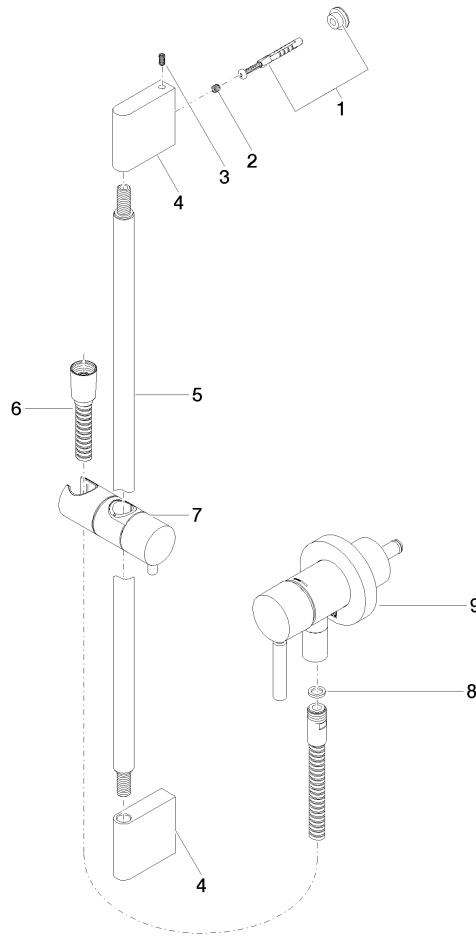

- cover plate Ø 78 mm
- metal shower hose 1750mm with integrated anti-twist protection
- slide bar

This article does not include a hand shower!

Intrinsic protection against back flow.

Article cannot be extended, please check the depth of the installation location!

Required miscellaneous

Concealed wall mounting -

- max. recess depth 103 mm
- min. recess depth 78 mm

35 003 970 90

Concealed single-lever mixer with integrated shower connection with shower set - Brushed Chrome

TARA

ST 050 205 6660

Concealed single-lever mixer with integrated shower connection with shower set - Brushed Chrome

TARA

Certificates

Belgaqua_21-025- WRAS_2011027. LGA_29569.
27_1.

ST 050 205 6660

Spare parts list

No.	Item Number	Name	Quantity used	Delivery time
1	05 17 20 726 02 90	fixing set	1	2
2	09 31 11 049 90	pin	2	2
3	04 31 11 113 00 90	pin	2	2
4	08 17 97 054-93	holder	2	20
5	90 28 22 597 00-93	holder	1	20
6	28 322 970-93	Metal shower hose 1/2" x 3/8" x 1750 mm - Brushed Chrome	1	20
7	12 580 970-93	Slide unit - Brushed Chrome	1	20
8	90 14 20 026 00 90	seal	1	2
9	36 045 660-93	Concealed single-lever mixer with cover plate with integrated shower connection - Brushed Chrome	1	20