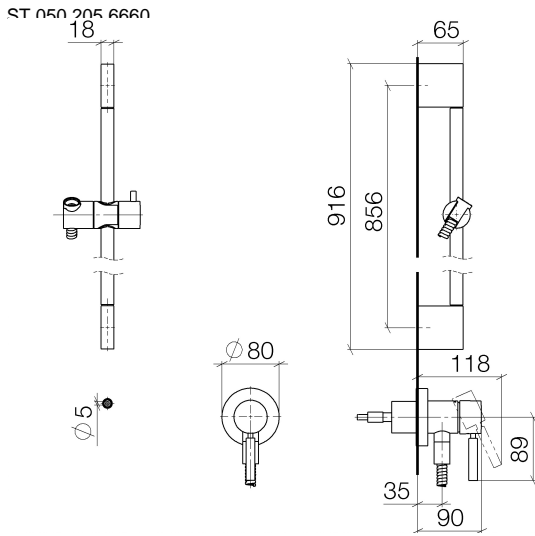

- cover plate Ø 78 mm
- metal shower hose 1750mm with integrated anti-twist protection
- slide bar

This article does not include a hand shower!

Intrinsic protection against back flow.

Article cannot be extended, please check the depth of the installation location!

Required miscellaneous

Concealed wall mounting -

- max. recess depth 103 mm
- min. recess depth 78 mm

35 003 970 90

Concealed single-lever mixer with integrated shower connection with shower set - Brushed Chrome

TARA

ST 050 205 6660

Concealed single-lever mixer with integrated shower connection with shower set - Brushed Chrome

TARA

Certificates

Belgaqua_21-025- WRAS_2011027. LGA_29569.
27_1.

ST 050 205 6660

Spare parts list

No.	Item Number	Name	Quantity used	Delivery time
1	05 17 20 726 02 90	fixing set	1	2
2	09 31 11 049 90	pin	2	2
3	04 31 11 113 00 90	pin	2	2
4	08 17 97 054-93	holder	2	20
5	90 28 22 597 00-93	holder	1	20
6	28 322 970-93	Metal shower hose 1/2" x 3/8" x 1750 mm - Brushed Chrome	1	20
7	12 580 970-93	Slide unit - Brushed Chrome	1	20
8	90 14 20 026 00 90	seal	1	2
9	36 045 660-93	Concealed single-lever mixer with cover plate with integrated shower connection - Brushed Chrome	1	20