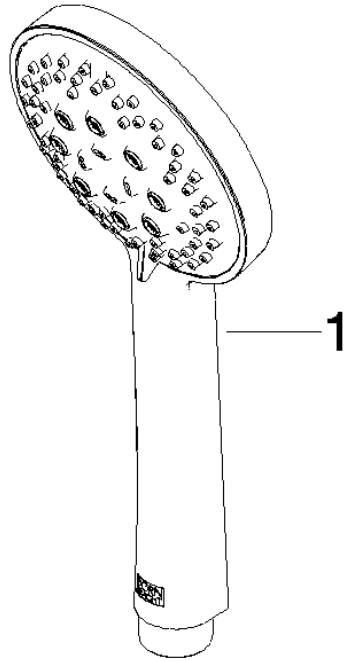

Concealed single-lever mixer with integrated shower connection with shower set - Brushed Chrome

TARA

ST 050 205 6660
Parts for other
finishes can be found
here: Chrome

Spare parts list

No.	Item Number	Name	Quantity used	Delivery time
1	09 23 01 039 90	sieve	1	2