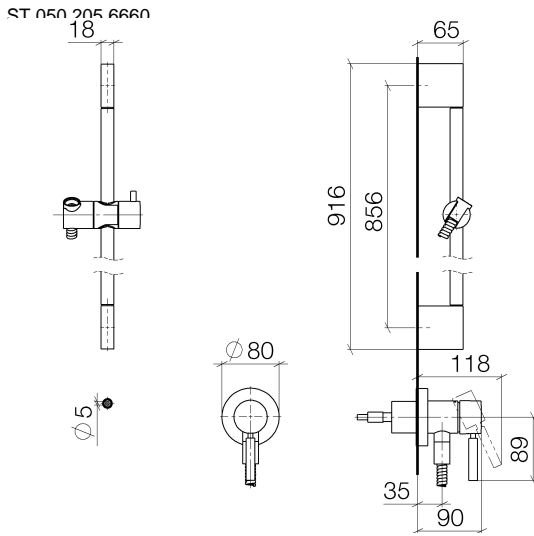

Concealed single-lever mixer with integrated shower connection with shower set - Brushed Dark Platinum

TARA

ST 050 205 6660

Fits: TARA, META

- cover plate Ø 78 mm
 - metal shower hose 1750mm with integrated anti-twist protection
 - slide bar
 - Three or five settings: COMPACT RAIN, COMPACT SOFT FLOW, COMPACT AQUAPRESSURE FLOW, max. flow rate l/min (at 3 bar)
 - spray head Ø 100mm
- Intrinsic protection against back flow.**

TARA

ST 050 205 6660

Concealed single-lever mixer with integrated shower connection with shower set - Brushed Dark Platinum

TARA

ST 050 205 6660
mm [inches]

Flow rate chart

Certificates

LGA_29984.

Concealed single-lever mixer with integrated shower connection with shower set - Brushed Dark Platinum

TARA

ST 050 205 6660

Concealed single-lever mixer with integrated shower connection with shower set - Brushed Dark Platinum

TARA

Certificates

Belgaqua_21-025- WRAS_2011027. LGA_29569.
27_1.

ST 050 205 6660

Spare parts list

No.	Item Number	Name	Quantity used	Delivery time
1	05 17 20 726 02 90	fixing set	1	2
2	09 31 11 049 90	pin	2	2
3	04 31 11 113 00 90	pin	2	2
4	08 17 97 054-99	holder	2	30
5	90 28 22 597 00-99	holder	1	30
6	28 322 970-99	Metal shower hose 1/2" x 3/8" x 1750 mm - Brushed Dark Platinum	1	2
7	12 580 970-99	Slide unit - Brushed Dark Platinum	1	30
8	90 14 20 026 00 90	seal	1	2
9	36 045 660-99	Concealed single-lever mixer with cover plate with integrated shower connection - Brushed Dark Platinum	1	30