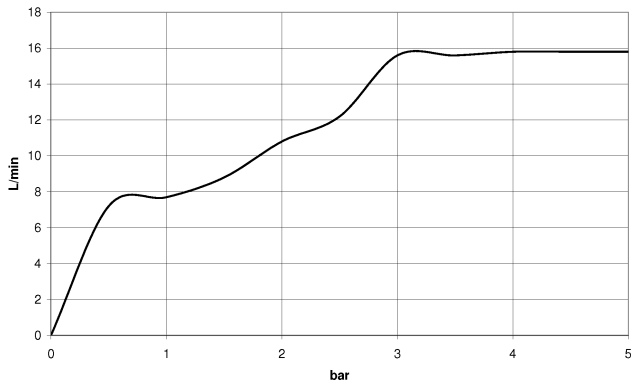

TARA

ST 050 205 6660

Concealed single-lever mixer with integrated shower connection with shower set - Brushed Dark Platinum

TARA

ST 050 205 6660
mm [inches]

Flow rate chart

Certificates

LGA_29984.