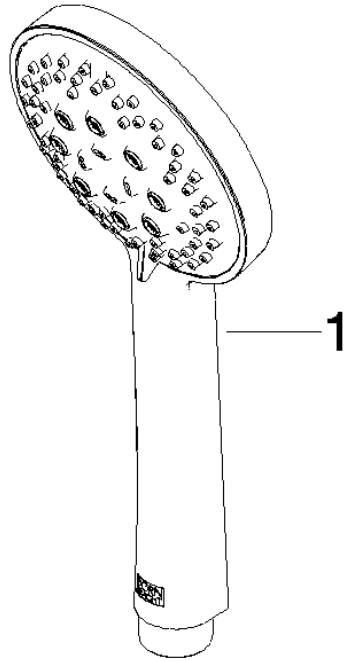

Concealed single-lever mixer with integrated shower connection with shower set - Brushed Dark Platinum

TARA

ST 050 205 6660
Parts for other
finishes can be found
here: Chrome

Spare parts list

No.	Item Number	Name	Quantity used	Delivery time
1	09 23 01 039 90	sieve	1	2