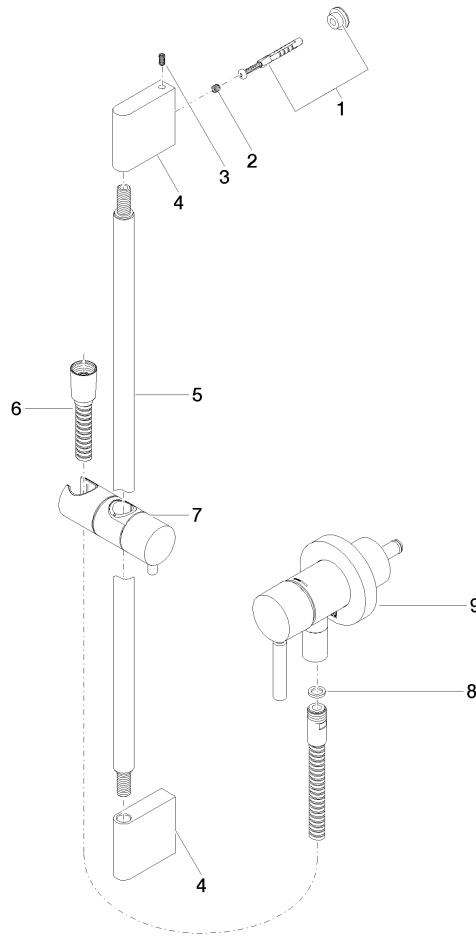

Fits: TARA, META

- cover plate Ø 78 mm
- metal shower hose 1750mm with integrated anti-twist protection
- slide bar

This article does not include a hand shower!

Intrinsic protection against back flow.

Article cannot be extended, please check the depth of the installation location!

Concealed single-lever mixer with integrated shower connection with shower set - Brushed Dark Platinum

TARA

ST 050 205 6660

Concealed single-lever mixer with integrated shower connection with shower set - Brushed Dark Platinum

TARA

Certificates

Belgaqua_21-025- WRAS_2011027. LGA_29569.
27_1.

ST 050 205 6660

Spare parts list

No.	Item Number	Name	Quantity used	Delivery time
1	05 17 20 726 02 90	fixing set	1	2
2	09 31 11 049 90	pin	2	2
3	04 31 11 113 00 90	pin	2	2
4	08 17 97 054-99	holder	2	30
5	90 28 22 597 00-99	holder	1	30
6	28 322 970-99	Metal shower hose 1/2" x 3/8" x 1750 mm - Brushed Dark Platinum	1	2
7	12 580 970-99	Slide unit - Brushed Dark Platinum	1	30
8	90 14 20 026 00 90	seal	1	2
9	36 045 660-99	Concealed single-lever mixer with cover plate with integrated shower connection - Brushed Dark Platinum	1	30