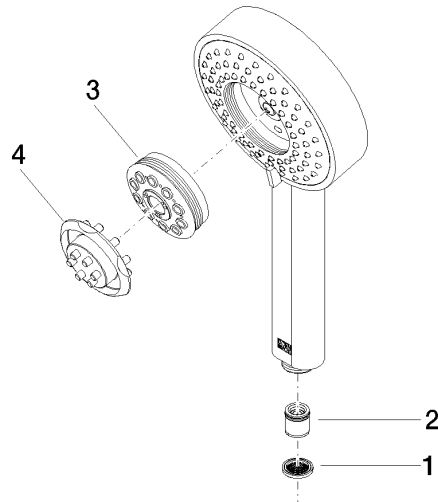

Concealed single-lever mixer with integrated shower connection with shower set - Chrome

IMO

ST 050 205 7979

Fits: IMO, MEM, CL.1

- cover plate 80 x 80 mm
 - metal shower hose 1750mm with integrated anti-twist protection
 - slide bar
 - Pipe diameter 18 mm
 - Four settings: COMPACT RAIN, COMPACT SOFT FLOW, COMPACT AQUAPRESSURE FLOW, COMPACT CASCADE, max. flow rate l/min (at 3 bar)
 - spray head Ø 120mm
- Intrinsic protection against back flow.**

ST 050 205 7979

Concealed single-lever mixer with integrated shower connection with shower set - Chrome

IMO

ST 050 205 7979

- Four settings: COMPACT RAIN, COMPACT SOFT FLOW, COMPACT AQUAPRESSURE FLOW, COMPACT CASCADE, max. flow rate 15 l/min (at 3 bar)
- with anti-scale system
- spray head Ø 120mm
- 1/2" connection

ST 050 205 7070
mm [inches]

Flow rate chart

Certificates

LGA_29980.

ST 050 205 7979

Spare parts list

No.	Item Number	Name	Quantity used	Delivery time
1	09 23 01 039 90	sieve	1	2
2	09 23 01 046 90	back-flow preventer	1	2
3	04 12 11 071 00 90	shower	1	2
4	09 30 09 022 90	key	1	2

Concealed single-lever mixer with integrated shower connection with shower set - Chrome

IMO

ST 050 205 7979

Fits: IMO, MEM, CL.1

- cover plate 80 x 80 mm
- metal shower hose 1750mm with integrated anti-twist protection
- slide bar
- Pipe diameter 18 mm