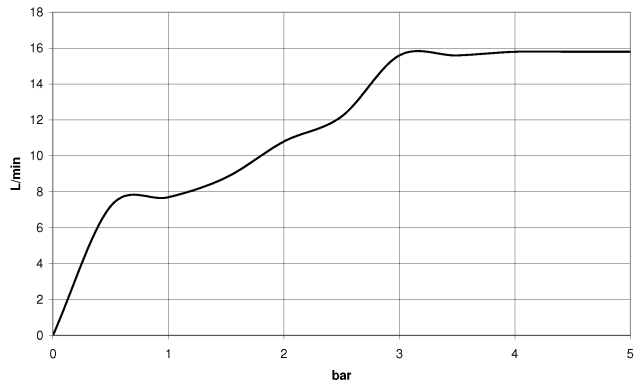

Flow rate chart

Certificates

LGA_29980.