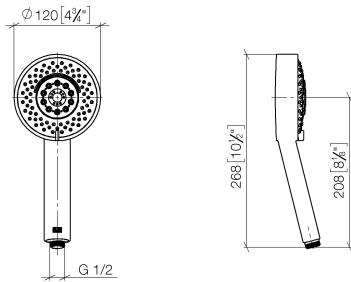

Concealed single-lever mixer with integrated shower connection with shower set - Chrome

IMO

ST 050 205 7979

Fits: IMO, MEM, CL.1

- cover plate 80 x 80 mm
 - metal shower hose 1750mm with integrated anti-twist protection
 - slide bar
 - Pipe diameter 18 mm
 - Four settings: COMPACT RAIN, COMPACT SOFT FLOW, COMPACT AQUAPRESSURE FLOW, COMPACT CASCADE, max. flow rate l/min (at 3 bar)
 - spray head Ø 120mm
- Intrinsic protection against back flow.**

ST 050 205 7979

Concealed single-lever mixer with integrated shower connection with shower set - Chrome

IMO

ST 050 205 7979

- Four settings: COMPACT RAIN, COMPACT SOFT FLOW, COMPACT AQUAPRESSURE FLOW, COMPACT CASCADE, max. flow rate 15 l/min (at 3 bar)
- with anti-scale system
- spray head Ø 120mm
- 1/2" connection

ST 050 205 7070
mm [inches]

Flow rate chart

Certificates

LGA_29980.

ST 050 205 7979

Spare parts list

No.	Item Number	Name	Quantity used	Delivery time
1	09 23 01 039 90	sieve	1	2
2	09 23 01 046 90	back-flow preventer	1	2
3	04 12 11 071 00 90	shower	1	2
4	09 30 09 022 90	key	1	2

Concealed single-lever mixer with integrated shower connection with shower set - Chrome

IMO

ST 050 205 7979

Fits: IMO, MEM, CL.1

- cover plate 80 x 80 mm
- metal shower hose 1750mm with integrated anti-twist protection
- slide bar
- Pipe diameter 18 mm