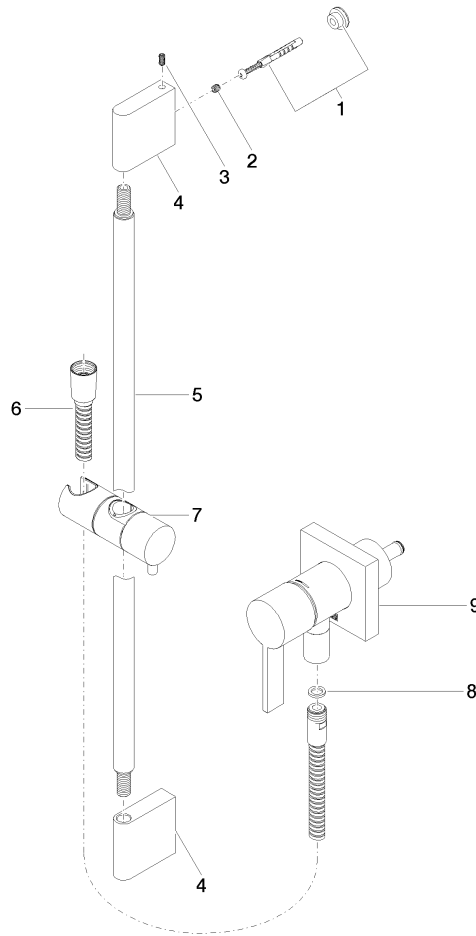

Concealed single-lever mixer with integrated shower connection with shower set - Chrome

IMO

ST 050 205 7979

Fits: IMO, MEM, CL.1

- cover plate 80 x 80 mm
 - metal shower hose 1750mm with integrated anti-twist protection
 - slide bar
 - Pipe diameter 18 mm
 - Four settings: COMPACT RAIN, COMPACT SOFT FLOW, COMPACT AQUAPRESSURE FLOW, COMPACT CASCADE, max. flow rate l/min (at 3 bar)
 - spray head Ø 120mm
- Intrinsic protection against back flow.**

Concealed single-lever mixer with integrated shower connection with shower set - Chrome

IMO

ST 050 205 7979

Fits: IMO, MEM, CL.1

- cover plate 80 x 80 mm
- metal shower hose 1750mm with integrated anti-twist protection
- slide bar
- Pipe diameter 18 mm

Concealed single-lever mixer with integrated shower connection with shower set - Chrome

IMO

ST 050 205 7979

Concealed single-lever mixer with integrated shower connection with shower set - Chrome

IMO

Certificates

Belgaqua_21-025- WRAS_2011027. LGA_29569.
27_1.

ST 050 205 7979

Spare parts list

No.	Item Number	Name	Quantity used	Delivery time
1	05 17 20 726 02 90	fixing set	1	2
2	09 31 11 049 90	pin	2	2
3	04 31 11 113 00 90	pin	2	2
4	08 17 97 054-00	holder	2	10
5	90 28 22 597 00-00	holder	1	10
6	28 322 970-00	Metal shower hose 1/2" x 3/8" x 1750 mm - Chrome	1	2
7	12 580 970-00	Slide unit - Chrome	1	10
8	90 14 20 026 00 90	seal	1	2
9	36 045 970-00	Concealed single-lever mixer with cover plate with integrated shower connection - Chrome	1	10