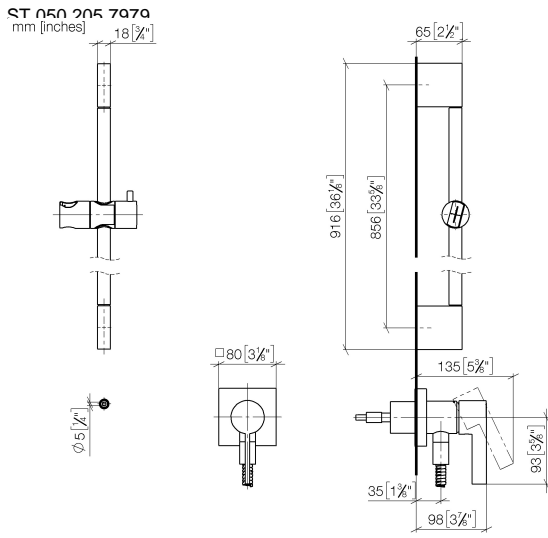

Concealed single-lever mixer with integrated shower connection with shower set - Chrome

IMO

Certificates

Belgaqua_21-025- WRAS_2011027. LGA_29569.
27_1.