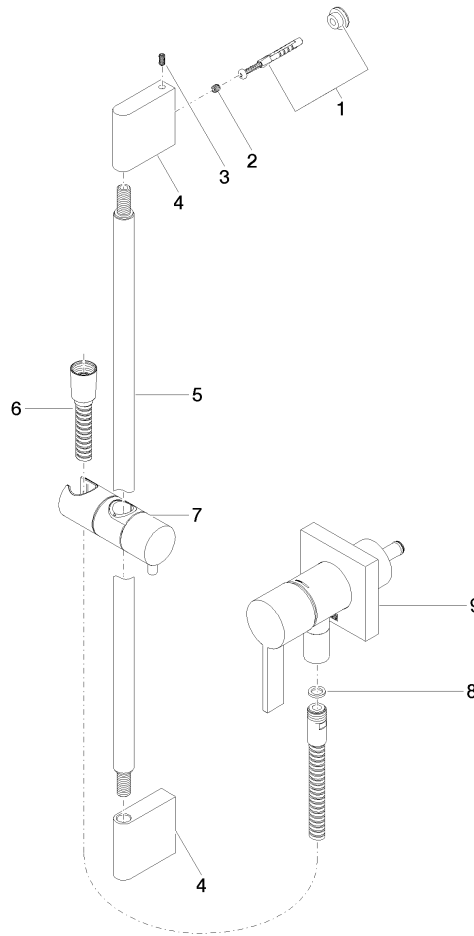

Concealed single-lever mixer with integrated shower connection with shower set - Champagne (22kt Gold)

IMO

ST 050 205 7979

Fits: IMO, MEM, CL.1

- cover plate 80 x 80 mm
 - metal shower hose 1750mm with integrated anti-twist protection
 - slide bar
 - Pipe diameter 18 mm
 - Four settings: COMPACT RAIN, COMPACT SOFT FLOW, COMPACT AQUAPRESSURE FLOW, COMPACT CASCADE, max. flow rate l/min (at 3 bar)
 - spray head Ø 120mm
- Intrinsic protection against back flow.**

Concealed single-lever mixer with integrated shower connection with shower set - Champagne (22kt Gold)

IMO

ST 050 205 7979

Fits: IMO, MEM, CL.1

- cover plate 80 x 80 mm
- metal shower hose 1750mm with integrated anti-twist protection
- slide bar
- Pipe diameter 18 mm

Concealed single-lever mixer with integrated shower connection with shower set - Champagne (22kt Gold)

IMO

ST 050 205 7979

Concealed single-lever mixer with integrated shower connection with shower set - Champagne (22kt Gold)

IMO

Concealed single-lever mixer with integrated shower connection with shower set - Champagne (22kt Gold)

ST 050 205 7979
Parts for other
finishes can be found
here: [Chrome](#)

Spare parts list

No.	Item Number	Name	Quantity used	Delivery time
1	05 17 20 726 02 90	fixing set	1	2
2	09 31 11 049 90	pin	2	2
3	04 31 11 113 00 90	pin	2	2
4	08 17 97 054-47	holder	2	30
5	90 28 22 597 00-47	holder	1	30
6	28 322 970-47	Metal shower hose 1/2" x 3/8" x 1750 mm - Champagne (22kt Gold)	1	30
7	12 580 970-47	Slide unit - Champagne (22kt Gold)	1	30
8	90 14 20 026 00 90	seal	1	2
9	36 045 970-47	Concealed single-lever mixer with cover plate with integrated shower connection - Champagne (22kt Gold)	1	60