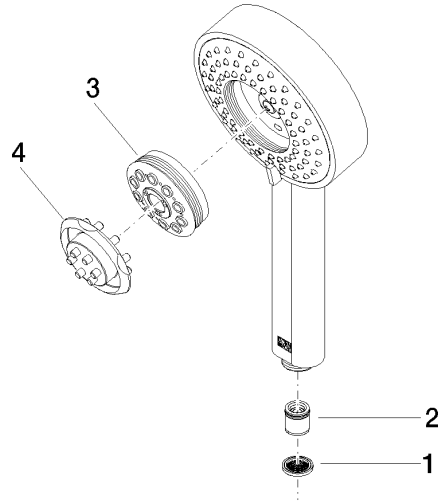

Concealed single-lever mixer with integrated shower connection with shower set - Champagne (22kt Gold)

ST 050 205 7979
Parts for other
finishes can be found
here: Chrome

Spare parts list

No.	Item Number	Name	Quantity used	Delivery time
1	09 23 01 039 90	sieve	1	2
2	09 23 01 046 90	back-flow preventer	1	2
3	04 12 11 071 00 90	shower	1	2
4	09 30 09 022 90	key	1	2