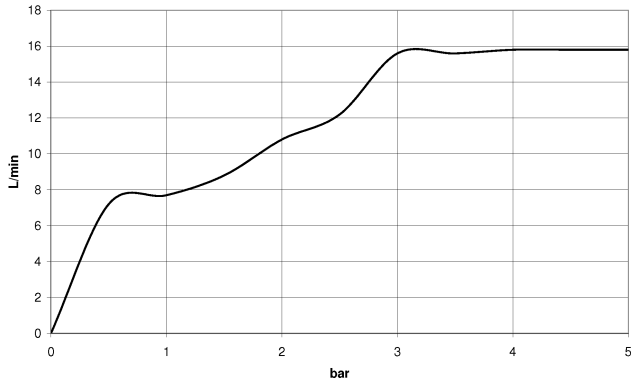

IMO

ST 050 205 7979

Concealed single-lever mixer with integrated shower connection with shower set - Champagne (22kt Gold)

ST 050 205 7070
mm [inches]

Flow rate chart

Certificates

LGA_29980.

Concealed single-lever mixer with integrated shower connection with shower set - Champagne (22kt Gold)