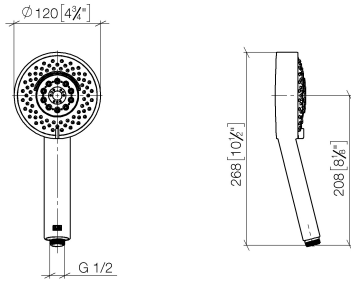

Concealed single-lever mixer with integrated shower connection with shower set - Champagne (22kt Gold)

IMO

ST 050 205 7979

Fits: IMO, MEM, CL.1

- cover plate 80 x 80 mm
 - metal shower hose 1750mm with integrated anti-twist protection
 - slide bar
 - Pipe diameter 18 mm
 - Four settings: COMPACT RAIN, COMPACT SOFT FLOW, COMPACT AQUAPRESSURE FLOW, COMPACT CASCADE, max. flow rate l/min (at 3 bar)
 - spray head Ø 120mm
- Intrinsic protection against back flow.**

IMO

ST 050 205 7979

Concealed single-lever mixer with integrated shower connection with shower set - Champagne (22kt Gold)

IMO

ST 050 205 7979

- Four settings: COMPACT RAIN, COMPACT SOFT FLOW, COMPACT AQUAPRESSURE FLOW, COMPACT CASCADE, max. flow rate 15 l/min (at 3 bar)
- with anti-scale system
- spray head Ø 120mm
- 1/2" connection

IMO

ST 050 205 7979

Concealed single-lever mixer with integrated shower connection with shower set - Champagne (22kt Gold)

ST 050 205 7070
mm [inches]

Flow rate chart

Certificates

LGA_29980.

Concealed single-lever mixer with integrated shower connection with shower set - Champagne (22kt Gold)

Concealed single-lever mixer with integrated shower connection with shower set - Champagne (22kt Gold)

IMO

ST 050 205 7979

Fits: IMO, MEM, CL.1

- cover plate 80 x 80 mm
- metal shower hose 1750mm with integrated anti-twist protection
- slide bar
- Pipe diameter 18 mm