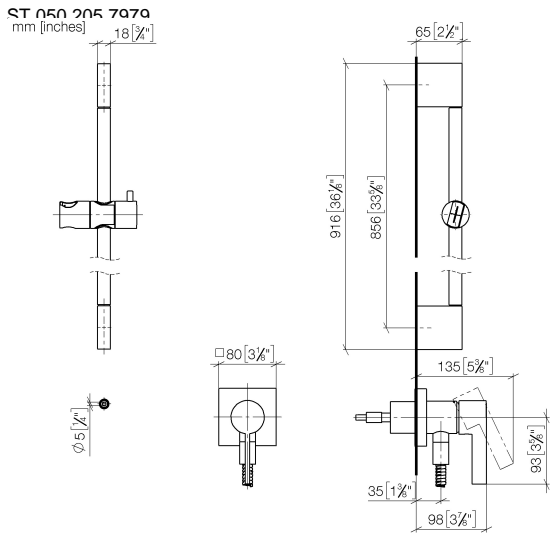

Concealed single-lever mixer with integrated shower connection with shower set - Champagne (22kt Gold)

IMO

ST 050 205 7979

Fits: IMO, MEM, CL.1

- cover plate 80 x 80 mm
 - metal shower hose 1750mm with integrated anti-twist protection
 - slide bar
 - Pipe diameter 18 mm
 - Four settings: COMPACT RAIN, COMPACT SOFT FLOW, COMPACT AQUAPRESSURE FLOW, COMPACT CASCADE, max. flow rate l/min (at 3 bar)
 - spray head Ø 120mm
- Intrinsic protection against back flow.**

IMO

ST 050 205 7979

Concealed single-lever mixer with integrated shower connection with shower set - Champagne (22kt Gold)

ST 050 205 7070
mm [inches]

Flow rate chart

Certificates

LGA_29980.

Concealed single-lever mixer with integrated shower connection with shower set - Champagne (22kt Gold)

Concealed single-lever mixer with integrated shower connection with shower set - Champagne (22kt Gold)

IMO

ST 050 205 7979

Fits: IMO, MEM, CL.1

- cover plate 80 x 80 mm
- metal shower hose 1750mm with integrated anti-twist protection
- slide bar
- Pipe diameter 18 mm

IMO

Concealed single-lever mixer with integrated shower connection with shower set - Champagne (22kt Gold)

ST 050 205 7979
Parts for other
finishes can be found
here: [Chrome](#)

Spare parts list

No.	Item Number	Name	Quantity used	Delivery time
1	05 17 20 726 02 90	fixing set	1	2
2	09 31 11 049 90	pin	2	2
3	04 31 11 113 00 90	pin	2	2
4	08 17 97 054-47	holder	2	30
5	90 28 22 597 00-47	holder	1	30
6	28 322 970-47	Metal shower hose 1/2" x 3/8" x 1750 mm - Champagne (22kt Gold)	1	30
7	12 580 970-47	Slide unit - Champagne (22kt Gold)	1	30
8	90 14 20 026 00 90	seal	1	2
9	36 045 970-47	Concealed single-lever mixer with cover plate with integrated shower connection - Champagne (22kt Gold)	1	60