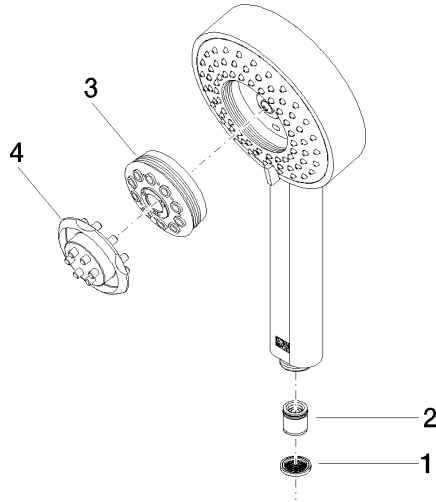

Concealed single-lever mixer with integrated shower connection with shower set - Brushed Dark Platinum

ST 050 205 7979
Parts for other
finishes can be found
here: [Chrome](#)

Spare parts list

No.	Item Number	Name	Quantity used	Delivery time
1	09 23 01 039 90	sieve	1	2
2	09 23 01 046 90	back-flow preventer	1	2
3	04 12 11 071 00 90	shower	1	2
4	09 30 09 022 90	key	1	2