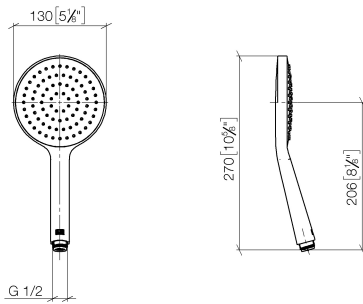

Concealed single-lever mixer with integrated shower connection with shower set - Chrome

IMO

ST 050 205 9979

- metal shower hose 1750mm with integrated anti-twist protection
 - slide bar
 - Pipe diameter 18 mm
 - Hand shower: COMPACT RAIN, max. flow rate 15 l/min (at 3 bar)
 - spray head Ø 130 mm
- Intrinsic protection against back flow.**

IMO

ST 050 205 9979

Concealed single-lever mixer with integrated shower connection with shower set - Chrome

IMO

ST 050 205 9979

- metal shower hose 1750mm with integrated anti-twist protection
- slide bar
- Pipe diameter 18 mm

Concealed single-lever mixer with integrated shower connection with shower set - Chrome

IMO

ST 050 205 9979

Concealed single-lever mixer with integrated shower connection with shower set - Chrome

IMO

ST 050 205 9979

Concealed single-lever mixer with integrated shower connection with shower set - Chrome

IMO

ST 050 205 9979

Concealed single-lever mixer with integrated shower connection with shower set - Chrome

IMO

ST 050 205 0070
mm [inches]