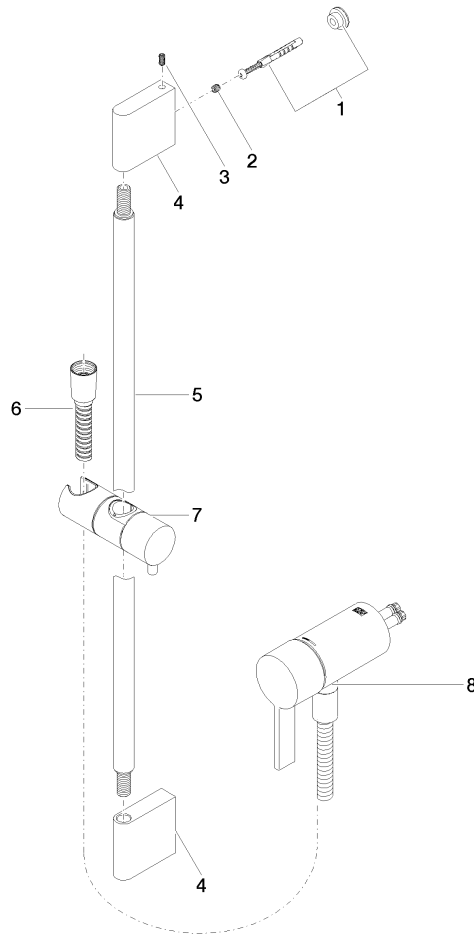

Concealed single-lever mixer with integrated shower connection with shower set - Chrome

IMO

ST 050 205 9979

- metal shower hose 1750mm with integrated anti-twist protection
 - slide bar
 - Pipe diameter 18 mm
 - Hand shower: COMPACT RAIN, max. flow rate 15 l/min (at 3 bar)
 - spray head Ø 130 mm
- Intrinsic protection against back flow.**

IMO

ST 050 205 9979

Concealed single-lever mixer with integrated shower connection with shower set - Chrome

IMO

ST 050 205 9979

- metal shower hose 1750mm with integrated anti-twist protection
- slide bar
- Pipe diameter 18 mm

IMO

ST 050 205 0070
mm [inches]

Certificates

Belgaqua_21-025- WRAS_2011027. LGA_29928.
27_1.

ST 050 205 9979

Spare parts list

No.	Item Number	Name	Quantity used	Delivery time
1	05 17 20 726 02 90	fixing set	1	2
2	09 31 11 049 90	pin	2	2
3	04 31 11 113 00 90	pin	2	2
4	08 17 97 054-00	holder	2	10
5	90 28 22 597 00-00	holder	1	10
6	28 322 970-00	Metal shower hose 1/2" x 3/8" x 1750 mm - Chrome	1	2
7	12 580 970-00	Slide unit - Chrome	1	10
9	36 050 970-00	Concealed single-lever mixer with integrated shower connection - Chrome	1	10

Concealed single-lever mixer with integrated shower connection with shower set - Chrome

IMO

ST 050 205 9979

- COMPACT RAIN, max. flow rate 15 l/min (at 3 bar)
- with anti-scale system
- spray head Ø 130 mm
- 1/2" connection