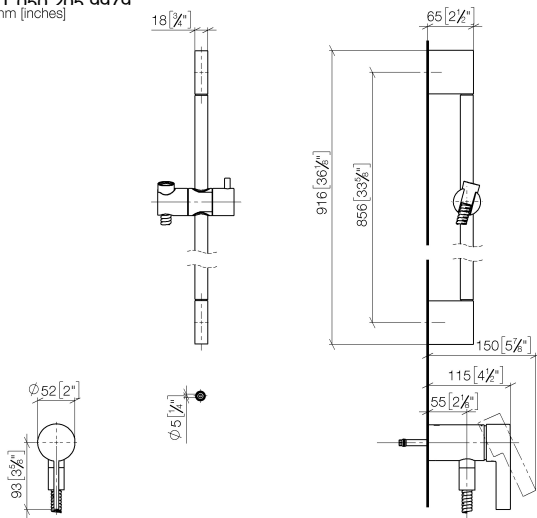

Concealed single-lever mixer with integrated shower connection with shower set - Chrome

IMO

ST 050 205 9979

- metal shower hose 1750mm with integrated anti-twist protection
 - slide bar
 - Pipe diameter 18 mm
 - Hand shower: COMPACT RAIN, max. flow rate 15 l/min (at 3 bar)
 - spray head Ø 130 mm
- Intrinsic protection against back flow.**

IMO

ST 050 205 9979

Concealed single-lever mixer with integrated shower connection with shower set - Chrome

IMO

ST 050 205 9979

- metal shower hose 1750mm with integrated anti-twist protection
- slide bar
- Pipe diameter 18 mm

IMO

ST 050 205 0070
mm [inches]

Certificates

Belgaqua_21-025- WRAS_2011027. LGA_29928.
27_1.

ST 050 205 9979

Spare parts list

No.	Item Number	Name	Quantity used	Delivery time
1	05 17 20 726 02 90	fixing set	1	2
2	09 31 11 049 90	pin	2	2
3	04 31 11 113 00 90	pin	2	2
4	08 17 97 054-00	holder	2	10
5	90 28 22 597 00-00	holder	1	10
6	28 322 970-00	Metal shower hose 1/2" x 3/8" x 1750 mm - Chrome	1	2
7	12 580 970-00	Slide unit - Chrome	1	10
9	36 050 970-00	Concealed single-lever mixer with integrated shower connection - Chrome	1	10

Concealed single-lever mixer with integrated shower connection with shower set - Chrome

IMO

ST 050 205 9979

- COMPACT RAIN, max. flow rate 15 l/min (at 3 bar)
- with anti-scale system
- spray head Ø 130 mm
- 1/2" connection