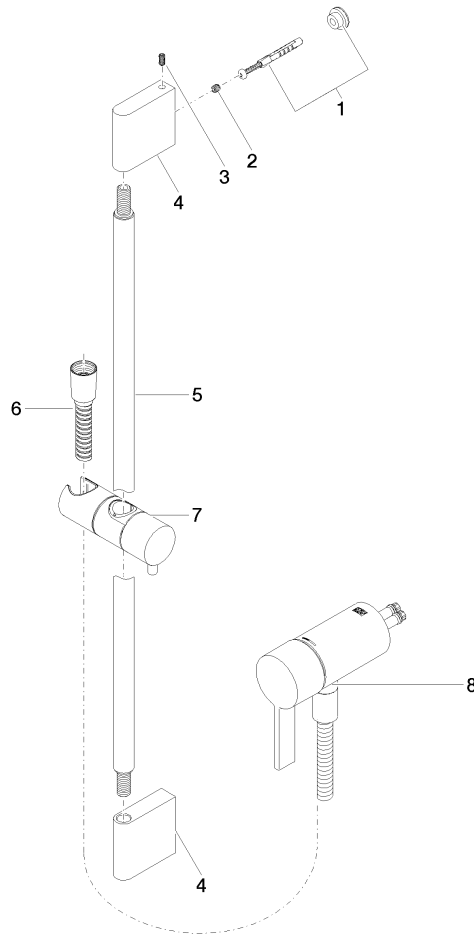

Concealed single-lever mixer with integrated shower connection with shower set - Brushed Platinum

IMO

ST 050 205 9979

- metal shower hose 1750mm with integrated anti-twist protection
 - slide bar
 - Pipe diameter 18 mm
 - Hand shower: COMPACT RAIN, max. flow rate 15 l/min (at 3 bar)
 - spray head Ø 130 mm
- Intrinsic protection against back flow.**

IMO

ST 050 205 9979

Concealed single-lever mixer with integrated shower connection with shower set - Brushed Platinum

IMO

ST 050 205 9979

- metal shower hose 1750mm with integrated anti-twist protection
- slide bar
- Pipe diameter 18 mm

IMO

ST 050 205 0070
mm [inches]

Certificates

Belgaqua_21-025- WRAS_2011027. LGA_29928.
27_1.

ST 050 205 9979

Spare parts list

No.	Item Number	Name	Quantity used	Delivery time
1	05 17 20 726 02 90	fixing set	1	2
2	09 31 11 049 90	pin	2	2
3	04 31 11 113 00 90	pin	2	2
4	08 17 97 054-06	holder	2	10
5	90 28 22 597 00-06	holder	1	10
6	28 322 970-06	Metal shower hose 1/2" x 3/8" x 1750 mm - Brushed Platinum	1	2
7	12 580 970-06	Slide unit - Brushed Platinum	1	10
9	36 050 970-06	Concealed single-lever mixer with integrated shower connection - Brushed Platinum	1	10

Concealed single-lever mixer with integrated shower connection with shower set - Brushed Platinum

IMO

ST 050 205 9979

- COMPACT RAIN, max. flow rate 15 l/min (at 3 bar)
- with anti-scale system
- spray head Ø 130 mm
- 1/2" connection