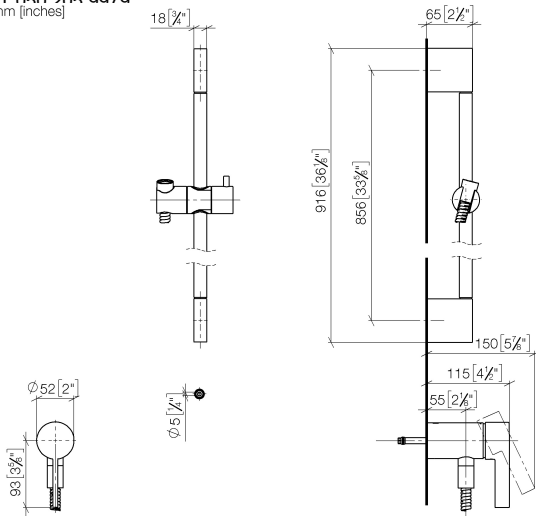

Concealed single-lever mixer with integrated shower connection with shower set - Brushed Platinum

IMO

ST 050 205 9979

- metal shower hose 1750mm with integrated anti-twist protection
 - slide bar
 - Pipe diameter 18 mm
 - Hand shower: COMPACT RAIN, max. flow rate 15 l/min (at 3 bar)
 - spray head Ø 130 mm
- Intrinsic protection against back flow.**

IMO

ST 050 205 9979

Concealed single-lever mixer with integrated shower connection with shower set - Brushed Platinum

IMO

ST 050 205 9979

- metal shower hose 1750mm with integrated anti-twist protection
- slide bar
- Pipe diameter 18 mm

IMO

ST 050 205 0070
mm [inches]

Certificates

Belgaqua_21-025- WRAS_2011027. LGA_29928.
27_1.

ST 050 205 9979

Spare parts list

No.	Item Number	Name	Quantity used	Delivery time
1	05 17 20 726 02 90	fixing set	1	2
2	09 31 11 049 90	pin	2	2
3	04 31 11 113 00 90	pin	2	2
4	08 17 97 054-06	holder	2	10
5	90 28 22 597 00-06	holder	1	10
6	28 322 970-06	Metal shower hose 1/2" x 3/8" x 1750 mm - Brushed Platinum	1	2
7	12 580 970-06	Slide unit - Brushed Platinum	1	10
9	36 050 970-06	Concealed single-lever mixer with integrated shower connection - Brushed Platinum	1	10

Concealed single-lever mixer with integrated shower connection with shower set - Brushed Platinum

IMO

ST 050 205 9979

- COMPACT RAIN, max. flow rate 15 l/min (at 3 bar)
- with anti-scale system
- spray head Ø 130 mm
- 1/2" connection