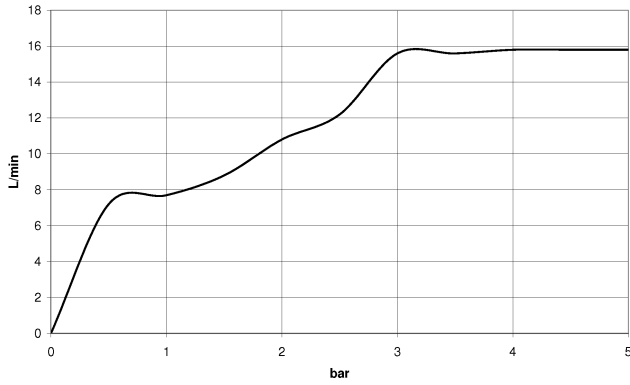

Concealed single-lever mixer with integrated shower connection with shower set - Platinum

IMO

ST 050 205 9979

ST 050 205 0070
mm [inches]

Flow rate chart

Certificates

DVGW_DW-
6517DN0129.

LGA_29983.