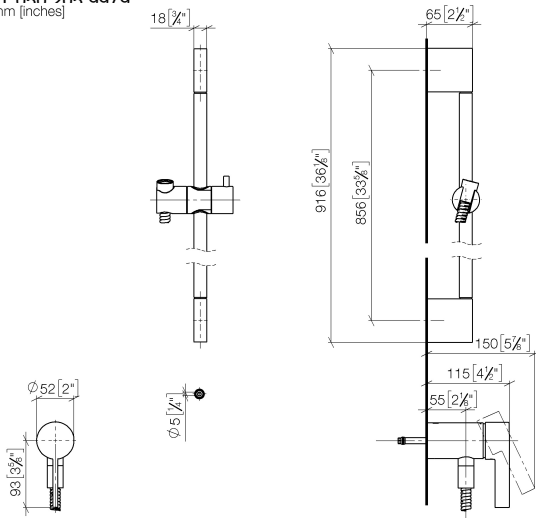

Concealed single-lever mixer with integrated shower connection with shower set - Platinum

IMO

ST 050 205 9979

- metal shower hose 1750mm with integrated anti-twist protection
 - slide bar
 - Pipe diameter 18 mm
 - Hand shower: COMPACT RAIN, max. flow rate 15 l/min (at 3 bar)
 - spray head Ø 130 mm
- Intrinsic protection against back flow.**

IMO

ST 050 205 9979

Concealed single-lever mixer with integrated shower connection with shower set - Platinum

IMO

ST 050 205 9979

- metal shower hose 1750mm with integrated anti-twist protection
- slide bar
- Pipe diameter 18 mm

Concealed single-lever mixer with integrated shower connection with shower set - Platinum

IMO

ST 050 205 0070
mm [inches]

Certificates

Belgaqua_21-025- WRAS_2011027. LGA_29928.
27_1.

ST 050 205 9979

Spare parts list

No.	Item Number	Name	Quantity used	Delivery time
1	05 17 20 726 02 90	fixing set	1	2
2	09 31 11 049 90	pin	2	2
3	04 31 11 113 00 90	pin	2	2
4	08 17 97 054-08	holder	2	40
5	90 28 22 597 00-08	holder	1	-
Spare part can no longer be ordered, please order the replacement item				
6	28 322 970-08	Metal shower hose 1/2" x 3/8" x 1750 mm - Platinum	1	40
7	12 580 970-08	Slide unit - Platinum	1	40
9	36 050 970-08	Concealed single-lever mixer with integrated shower connection - Platinum	1	40