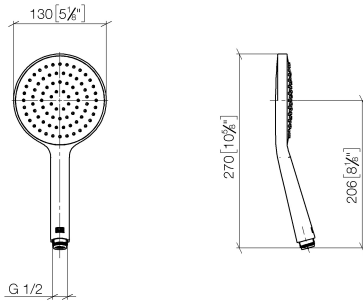

Concealed single-lever mixer with integrated shower connection with shower set - Platinum

IMO

ST 050 205 9979

- metal shower hose 1750mm with integrated anti-twist protection
 - slide bar
 - Pipe diameter 18 mm
 - Hand shower: COMPACT RAIN, max. flow rate 15 l/min (at 3 bar)
 - spray head Ø 130 mm
- Intrinsic protection against back flow.**

No.	Item Number	Name	Quantity used	Delivery time
1	05 17 20 726 02 90	fixing set	1	2
2	09 31 11 049 90	pin	2	2
3	04 31 11 113 00 90	pin	2	2
4	08 17 97 054-08	holder	2	40
5	90 28 22 597 00-08	holder	1	-
Spare part can no longer be ordered, please order the replacement item				
6	28 322 970-08	Metal shower hose 1/2" x 3/8" x 1750 mm - Platinum	1	40
7	12 580 970-08	Slide unit - Platinum	1	40
9	36 050 970-08	Concealed single-lever mixer with integrated shower connection - Platinum	1	40

Concealed single-lever mixer with integrated shower connection with shower set - Platinum

IMO

ST 050 205 9979

Concealed single-lever mixer with integrated shower connection with shower set - Platinum

IMO

ST 050 205 9979

Concealed single-lever mixer with integrated shower connection with shower set - Platinum

IMO

ST 050 205 9979

ST 050 205 0070
mm [inches]

Flow rate chart

Certificates

DVGW_DW-
6517DN0129.

LGA_29983.