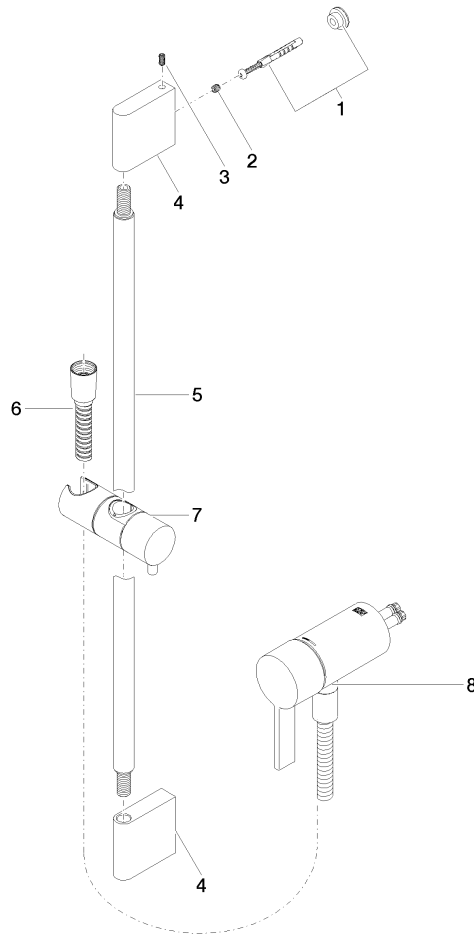

Concealed single-lever mixer with integrated shower connection with shower set - Platinum

IMO

ST 050 205 9979

- metal shower hose 1750mm with integrated anti-twist protection
 - slide bar
 - Pipe diameter 18 mm
 - Hand shower: COMPACT RAIN, max. flow rate 15 l/min (at 3 bar)
 - spray head Ø 130 mm
- Intrinsic protection against back flow.**

IMO

ST 050 205 9979

Concealed single-lever mixer with integrated shower connection with shower set - Platinum

IMO

ST 050 205 9979

- metal shower hose 1750mm with integrated anti-twist protection
- slide bar
- Pipe diameter 18 mm

Concealed single-lever mixer with integrated shower connection with shower set - Platinum

IMO

ST 050 205 0070
mm [inches]

Certificates

Belgaqua_21-025- WRAS_2011027. LGA_29928.
27_1.

ST 050 205 9979

Spare parts list

No.	Item Number	Name	Quantity used	Delivery time
1	05 17 20 726 02 90	fixing set	1	2
2	09 31 11 049 90	pin	2	2
3	04 31 11 113 00 90	pin	2	2
4	08 17 97 054-08	holder	2	40
5	90 28 22 597 00-08	holder	1	-
Spare part can no longer be ordered, please order the replacement item				
6	28 322 970-08	Metal shower hose 1/2" x 3/8" x 1750 mm - Platinum	1	40
7	12 580 970-08	Slide unit - Platinum	1	40
9	36 050 970-08	Concealed single-lever mixer with integrated shower connection - Platinum	1	40