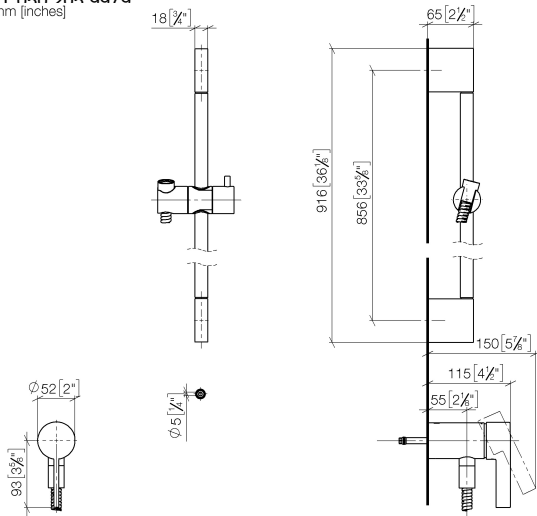

Concealed single-lever mixer with integrated shower connection with shower set - Brushed Durabron (23kt Gold)

IMO

ST 050 205 9979

- metal shower hose 1750mm with integrated anti-twist protection
 - slide bar
 - Pipe diameter 18 mm
 - Hand shower: COMPACT RAIN, max. flow rate 15 l/min (at 3 bar)
 - spray head Ø 130 mm
- Intrinsic protection against back flow.**

IMO

ST 050 205 9979

Concealed single-lever mixer with integrated shower connection with shower set - Brushed Durabronze (23kt Gold)

IMO

ST 050 205 9979

- metal shower hose 1750mm with integrated anti-twist protection
- slide bar
- Pipe diameter 18 mm

Concealed single-lever mixer with integrated shower connection with shower set - Brushed Durabronz (23kt Gold)

ST 050 205 0070
mm [inches]

Certificates

Belgaqua_21-025- WRAS_2011027. LGA_29928.
27_1.

ST 050 205 9979

Spare parts list

No.	Item Number	Name	Quantity used	Delivery time
1	05 17 20 726 02 90	fixing set	1	2
2	09 31 11 049 90	pin	2	2
3	04 31 11 113 00 90	pin	2	2
4	08 17 97 054-28	holder	2	20
5	90 28 22 597 00-28	holder	1	-
Spare part can no longer be ordered, please order the replacement item				
6	28 322 970-28	Metal shower hose 1/2" x 3/8" x 1750 mm - Brushed Durabron (23kt Gold)	1	20
7	12 580 970-28	Slide unit - Brushed Durabron (23kt Gold)	1	20
9	36 050 970-28	Concealed single-lever mixer with integrated shower connection - Brushed Durabron (23kt Gold)	1	20