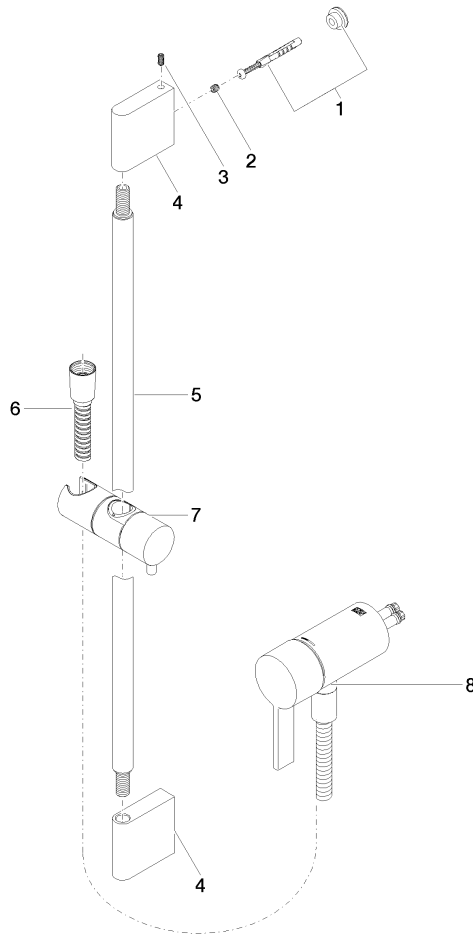

Concealed single-lever mixer with integrated shower connection with shower set - Brushed Durabron (23kt Gold)

IMO

ST 050 205 9979

- metal shower hose 1750mm with integrated anti-twist protection
 - slide bar
 - Pipe diameter 18 mm
 - Hand shower: COMPACT RAIN, max. flow rate 15 l/min (at 3 bar)
 - spray head Ø 130 mm
- Intrinsic protection against back flow.**

Concealed single-lever mixer with integrated shower connection with shower set - Brushed Durabronz (23kt Gold)

ST 050 205 0070
mm [inches]

Certificates

Belgaqua_21-025- WRAS_2011027. LGA_29928.
27_1.

ST 050 205 9979

Spare parts list

No.	Item Number	Name	Quantity used	Delivery time
1	05 17 20 726 02 90	fixing set	1	2
2	09 31 11 049 90	pin	2	2
3	04 31 11 113 00 90	pin	2	2
4	08 17 97 054-28	holder	2	20
5	90 28 22 597 00-28	holder	1	-
Spare part can no longer be ordered, please order the replacement item				
6	28 322 970-28	Metal shower hose 1/2" x 3/8" x 1750 mm - Brushed Durabron (23kt Gold)	1	20
7	12 580 970-28	Slide unit - Brushed Durabron (23kt Gold)	1	20
9	36 050 970-28	Concealed single-lever mixer with integrated shower connection - Brushed Durabron (23kt Gold)	1	20

Concealed single-lever mixer with integrated shower connection with shower set - Brushed Durabronz (23kt Gold)

IMO

ST 050 205 9979

- COMPACT RAIN, max. flow rate 15 l/min (at 3 bar)
- with anti-scale system
- spray head Ø 130 mm
- 1/2" connection