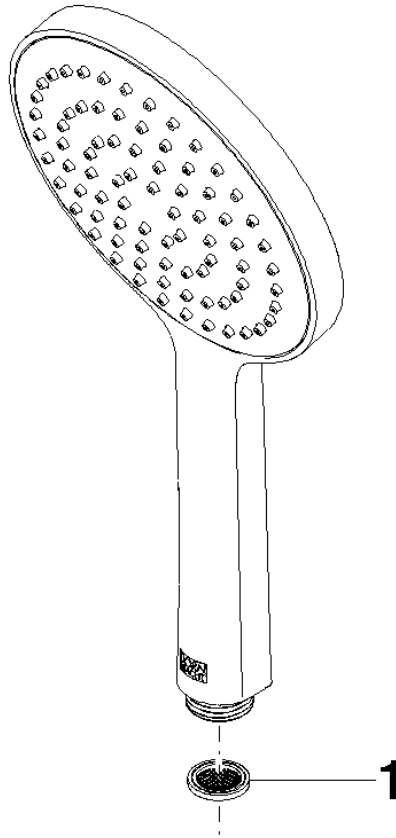

# Concealed single-lever mixer with integrated shower connection with shower set - Champagne (22kt Gold)

IMO

ST 050 205 9979

- metal shower hose 1750mm with integrated anti-twist protection
  - slide bar
  - Pipe diameter 18 mm
  - Hand shower: COMPACT RAIN, max. flow rate 15 l/min (at 3 bar)
  - spray head Ø 130 mm
- Intrinsic protection against back flow.**

---

IMO

ST 050 205 9979

**Concealed single-lever mixer with integrated shower connection with shower set - Champagne (22kt Gold)**

IMO

ST 050 205 9979

- COMPACT RAIN, max. flow rate 15 l/min (at 3 bar)
- with anti-scale system
- spray head Ø 130 mm
- 1/2" connection

---

IMO

ST 050 205 9979

**Concealed single-lever mixer with integrated shower connection with shower set - Champagne (22kt Gold)**

ST 050 205 0070  
mm [inches]

**Flow rate chart**

**Certificates**

DVGW\_DW-  
6517DN0129.

LGA\_29983.

Concealed single-lever mixer with integrated shower connection with shower set - Champagne (22kt Gold)

IMO

ST 050 205 9979  
Parts for other  
finishes can be found  
here: Chrome

Spare parts list