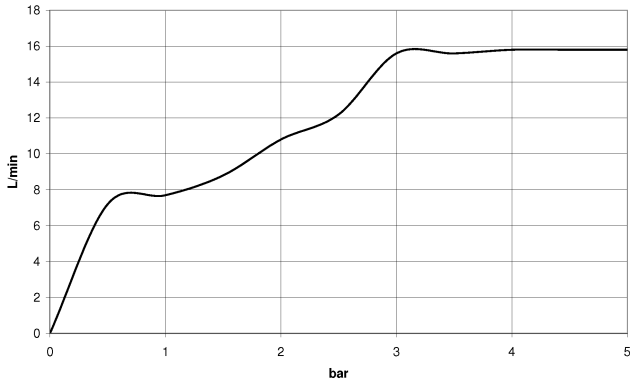

---

IMO

ST 050 205 9979

**Concealed single-lever mixer with integrated shower connection with shower set - Champagne (22kt Gold)**

ST 050 205 0070  
mm [inches]

**Flow rate chart**

**Certificates**

DVGW\_DW-  
6517DN0129.