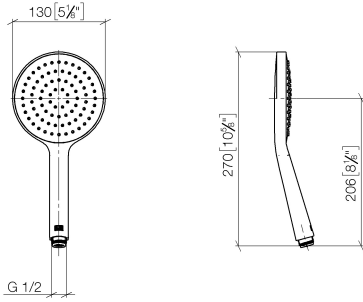

# Concealed single-lever mixer with integrated shower connection with shower set - Champagne (22kt Gold)

IMO

ST 050 205 9979

- metal shower hose 1750mm with integrated anti-twist protection
  - slide bar
  - Pipe diameter 18 mm
  - Hand shower: COMPACT RAIN, max. flow rate 15 l/min (at 3 bar)
  - spray head Ø 130 mm
- Intrinsic protection against back flow.**

---

IMO

ST 050 205 9979

**Concealed single-lever mixer with integrated shower connection with shower set - Champagne (22kt Gold)**

IMO

ST 050 205 9979

- COMPACT RAIN, max. flow rate 15 l/min (at 3 bar)
- with anti-scale system
- spray head Ø 130 mm
- 1/2" connection

Concealed single-lever mixer with integrated shower connection with shower set - Champagne (22kt Gold)

---

IMO

ST 050 205 9979

Concealed single-lever mixer with integrated shower connection with shower set - Champagne (22kt Gold)

---

IMO

ST 050 205 9979

**Concealed single-lever mixer with integrated shower connection with shower set - Champagne (22kt Gold)**

ST 050 205 0070  
mm [inches]

**Flow rate chart**

**Certificates**

DVGW\_DW-  
6517DN0129.