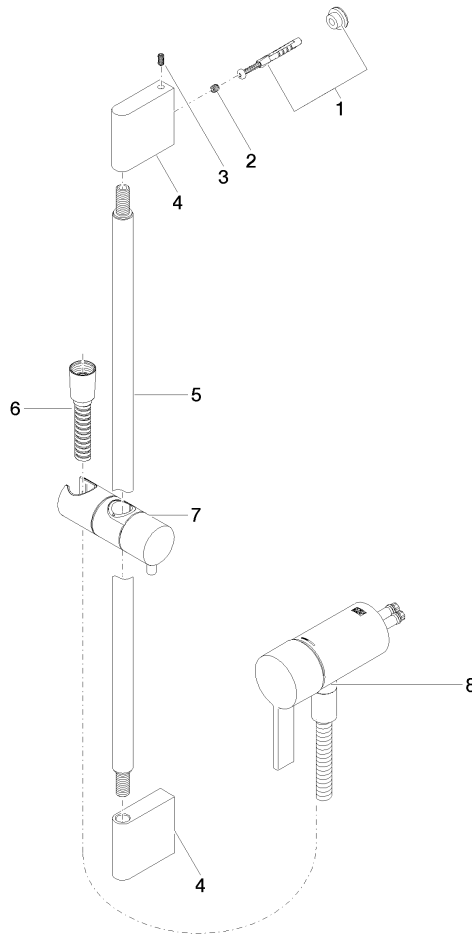

- metal shower hose 1750mm with integrated anti-twist protection
- slide bar
- Pipe diameter 18 mm

This article does not include a hand shower!

Intrinsic protection against back flow.

Fits: IMO, LULU, MADISON, MEM, TARA, CL.1, LISSÉ, VAIA, META, CYO

Concealed single-lever mixer with integrated shower connection with shower set - Champagne (22kt Gold)

---

IMO

ST 050 205 9979

**Concealed single-lever mixer with integrated shower connection with shower set - Champagne (22kt Gold)**

ST 050 205 0070  
mm [inches]

**Concealed single-lever mixer with integrated shower connection with shower set - Champagne (22kt Gold)**

ST 050 205 9979  
Parts for other  
finishes can be found  
here: [Chrome](#)

**Spare parts list**

No.	Item Number	Name	Quantity used	Delivery time
1	05 17 20 726 02 90	fixing set	1	2
2	09 31 11 049 90	pin	2	2
3	04 31 11 113 00 90	pin	2	2
4	08 17 97 054-47	holder	2	30
5	90 28 22 597 00-47	holder	1	30
6	28 322 970-47	Metal shower hose 1/2" x 3/8" x 1750 mm - Champagne (22kt Gold)	1	30
7	12 580 970-47	Slide unit - Champagne (22kt Gold)	1	30
9	36 050 970-47	Concealed single-lever mixer with integrated shower connection - Champagne (22kt Gold)	1	30