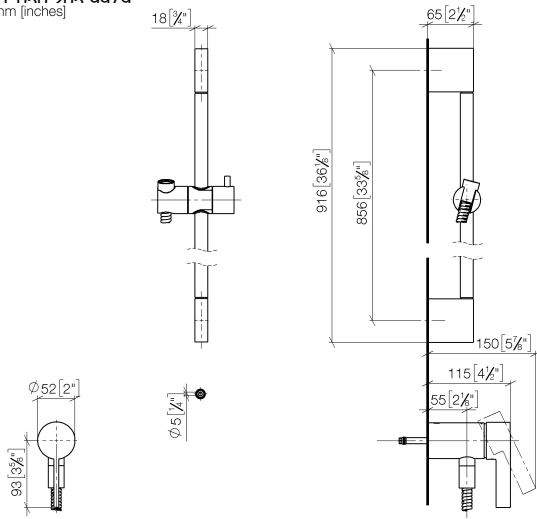

# Concealed single-lever mixer with integrated shower connection with shower set - Champagne (22kt Gold)

IMO

ST 050 205 9979

- metal shower hose 1750mm with integrated anti-twist protection
  - slide bar
  - Pipe diameter 18 mm
  - Hand shower: COMPACT RAIN, max. flow rate 15 l/min (at 3 bar)
  - spray head Ø 130 mm
- Intrinsic protection against back flow.**

- metal shower hose 1750mm with integrated anti-twist protection
- slide bar
- Pipe diameter 18 mm

This article does not include a hand shower!

Intrinsic protection against back flow.

Fits: IMO, LULU, MADISON, MEM, TARA, CL.1, LISSÉ, VAIA, META, CYO

ST 050 205 0070  
mm [inches]

**Concealed single-lever mixer with integrated shower connection with shower set - Champagne (22kt Gold)**

ST 050 205 9979  
Parts for other  
finishes can be found  
here: [Chrome](#)

**Spare parts list**

No.	Item Number	Name	Quantity used	Delivery time
1	05 17 20 726 02 90	fixing set	1	2
2	09 31 11 049 90	pin	2	2
3	04 31 11 113 00 90	pin	2	2
4	08 17 97 054-47	holder	2	30
5	90 28 22 597 00-47	holder	1	30
6	28 322 970-47	Metal shower hose 1/2" x 3/8" x 1750 mm - Champagne (22kt Gold)	1	30
7	12 580 970-47	Slide unit - Champagne (22kt Gold)	1	30
9	36 050 970-47	Concealed single-lever mixer with integrated shower connection - Champagne (22kt Gold)	1	30