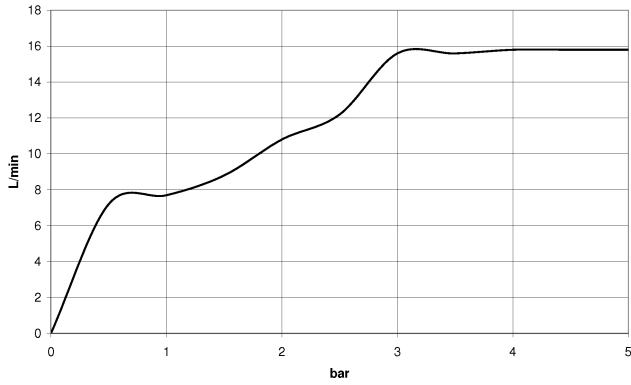

Flow rate chart

Certificates

DVGW_DW-
6517DN0129.

LGA_29983.

WRAS_2009011.