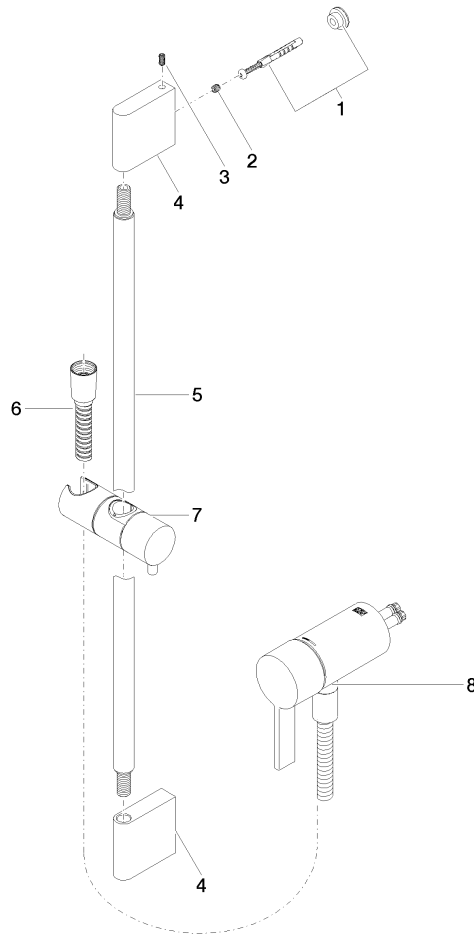

# Concealed single-lever mixer with integrated shower connection with shower set - Brushed Dark Platinum

IMO

ST 050 205 9979

- metal shower hose 1750mm with integrated anti-twist protection
  - slide bar
  - Pipe diameter 18 mm
  - Hand shower: COMPACT RAIN, max. flow rate 15 l/min (at 3 bar)
  - spray head Ø 130 mm
- Intrinsic protection against back flow.**

---

IMO

ST 050 205 9979

**Concealed single-lever mixer with integrated shower connection with shower set - Brushed Dark Platinum**

IMO

ST 050 205 9979

- metal shower hose 1750mm with integrated anti-twist protection
- slide bar
- Pipe diameter 18 mm

Concealed single-lever mixer with integrated shower connection with shower set - Brushed Dark Platinum

IMO

ST 050 205 0070  
mm [inches]

Certificates

Belgaqua\_21-025- WRAS\_2011027. LGA\_29928.  
27\_1.

ST 050 205 9979

### Spare parts list

No.	Item Number	Name	Quantity used	Delivery time
1	05 17 20 726 02 90	fixing set	1	2
2	09 31 11 049 90	pin	2	2
3	04 31 11 113 00 90	pin	2	2
4	08 17 97 054-99	holder	2	30
5	90 28 22 597 00-99	holder	1	30
6	28 322 970-99	Metal shower hose 1/2" x 3/8" x 1750 mm - Brushed Dark Platinum	1	2
7	12 580 970-99	Slide unit - Brushed Dark Platinum	1	30
9	36 050 970-99	Concealed single-lever mixer with integrated shower connection - Brushed Dark Platinum	1	30