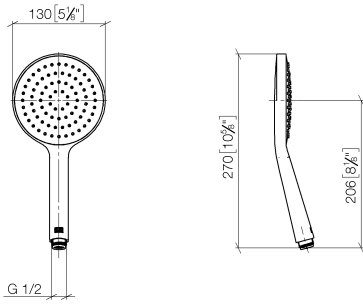

# Concealed single-lever mixer with integrated shower connection with shower set - Brushed Dark Platinum

IMO

ST 050 205 9979

- metal shower hose 1750mm with integrated anti-twist protection
  - slide bar
  - Pipe diameter 18 mm
  - Hand shower: COMPACT RAIN, max. flow rate 15 l/min (at 3 bar)
  - spray head Ø 130 mm
- Intrinsic protection against back flow.**

### Spare parts list

No.	Item Number	Name	Quantity used	Delivery time
1	05 17 20 726 02 90	fixing set	1	2
2	09 31 11 049 90	pin	2	2
3	04 31 11 113 00 90	pin	2	2
4	08 17 97 054-99	holder	2	30
5	90 28 22 597 00-99	holder	1	30
6	28 322 970-99	Metal shower hose 1/2" x 3/8" x 1750 mm - Brushed Dark Platinum	1	2
7	12 580 970-99	Slide unit - Brushed Dark Platinum	1	30
9	36 050 970-99	Concealed single-lever mixer with integrated shower connection - Brushed Dark Platinum	1	30

---

IMO

ST 050 205 9979

Concealed single-lever mixer with integrated shower connection with shower set - Brushed Dark Platinum

---

IMO

ST 050 205 9979

**Concealed single-lever mixer with integrated shower connection with shower set - Brushed Dark Platinum**

ST 050 205 0070  
mm [inches]

**Flow rate chart**

**Certificates**

DVGW\_DW-  
6517DN0129.

LGA\_29983.

WRAS\_2009011.

Concealed single-lever mixer with integrated shower connection with shower set - Brushed Dark Platinum