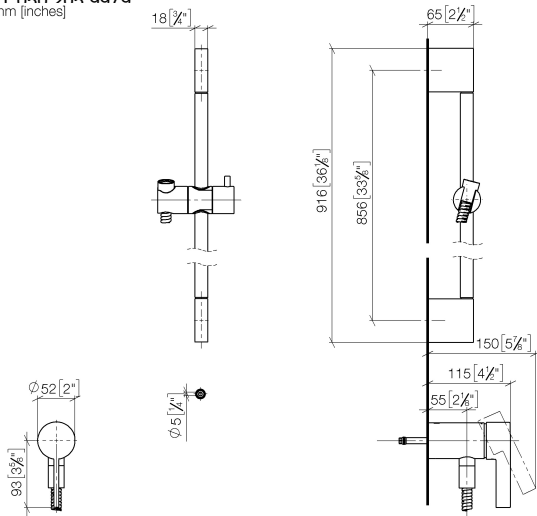

# Concealed single-lever mixer with integrated shower connection with shower set - Brushed Dark Platinum

IMO

ST 050 205 9979

- metal shower hose 1750mm with integrated anti-twist protection
  - slide bar
  - Pipe diameter 18 mm
  - Hand shower: COMPACT RAIN, max. flow rate 15 l/min (at 3 bar)
  - spray head Ø 130 mm
- Intrinsic protection against back flow.**

---

IMO

ST 050 205 9979

**Concealed single-lever mixer with integrated shower connection with shower set - Brushed Dark Platinum**

IMO

ST 050 205 9979

- metal shower hose 1750mm with integrated anti-twist protection
- slide bar
- Pipe diameter 18 mm

Concealed single-lever mixer with integrated shower connection with shower set - Brushed Dark Platinum

IMO

ST 050 205 0070  
mm [inches]

Certificates

Belgaqua\_21-025- WRAS\_2011027. LGA\_29928.  
27\_1.

ST 050 205 9979

### Spare parts list

No.	Item Number	Name	Quantity used	Delivery time
1	05 17 20 726 02 90	fixing set	1	2
2	09 31 11 049 90	pin	2	2
3	04 31 11 113 00 90	pin	2	2
4	08 17 97 054-99	holder	2	30
5	90 28 22 597 00-99	holder	1	30
6	28 322 970-99	Metal shower hose 1/2" x 3/8" x 1750 mm - Brushed Dark Platinum	1	2
7	12 580 970-99	Slide unit - Brushed Dark Platinum	1	30
9	36 050 970-99	Concealed single-lever mixer with integrated shower connection - Brushed Dark Platinum	1	30