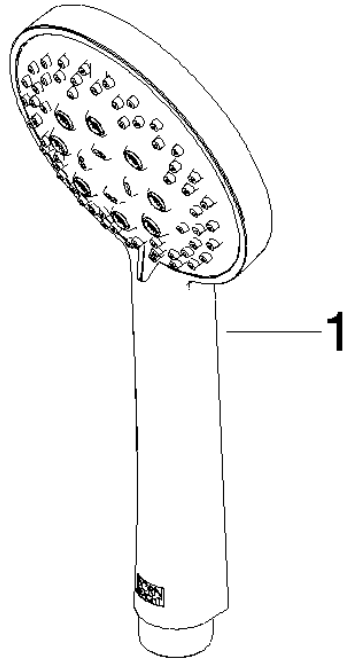

Concealed single-lever mixer with integrated shower connection with shower set - Chrome

IMO

ST 050 206 0979

- metal shower hose 1750mm with integrated anti-twist protection
 - slide bar
 - Pipe diameter 18 mm
 - Hand shower: Three or five settings: COMPACT RAIN, COMPACT SOFT FLOW, COMPACT AQUAPRESSURE FLOW, max. flow rate 15 l/min (at 3 bar)
 - spray head Ø 100mm
- Intrinsic protection against back flow.**

ST 050 206 0979

Concealed single-lever mixer with integrated shower connection with shower set - Chrome

IMO

ST 050 206 0979

- metal shower hose 1750mm with integrated anti-twist protection
- slide bar
- Pipe diameter 18 mm

Concealed single-lever mixer with integrated shower connection with shower set - Chrome

IMO

ST 050 206 0979

Concealed single-lever mixer with integrated shower connection with shower set - Chrome

IMO

ST 050 206 0070
mm [inches]

Flow rate chart

Certificates

LGA_29984.

DVGW_DW-
6517DN0129.

WRAS_2210003.

ST 050 206 0979

Spare parts list

No.	Item Number	Name	Quantity used	Delivery time
1	09 23 01 039 90	sieve	1	2