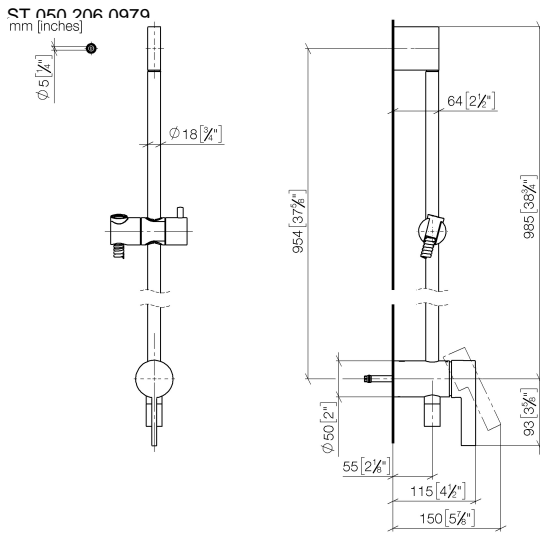

Concealed single-lever mixer with integrated shower connection with shower set - Brushed Platinum

IMO

ST 050 206 0979

- metal shower hose 1750mm with integrated anti-twist protection
 - slide bar
 - Pipe diameter 18 mm
 - Hand shower: Three or five settings: COMPACT RAIN, COMPACT SOFT FLOW, COMPACT AQUAPRESSURE FLOW, max. flow rate 15 l/min (at 3 bar)
 - spray head Ø 100mm
- Intrinsic protection against back flow.**

IMO

ST 050 206 0979

Concealed single-lever mixer with integrated shower connection with shower set - Brushed Platinum

IMO

ST 050 206 0979

- metal shower hose 1750mm with integrated anti-twist protection
- slide bar
- Pipe diameter 18 mm

IMO

Certificates

Belgaqua_21-025- WRAS_2011027. LGA_29928.
27_1.

ST 050 206 0979

Spare parts list

No.	Item Number	Name	Quantity used	Delivery time
1	05 17 20 726 02 90	fixing set	1	2
2	09 31 11 049 90	pin	2	2
3	04 31 11 113 00 90	pin	2	2
4	08 17 97 054-06	holder	1	10
5	90 28 22 782 00-06	pipe	1	10
6	28 322 970-06	Metal shower hose 1/2" x 3/8" x 1750 mm - Brushed Platinum	1	2
7	12 580 970-06	Slide unit - Brushed Platinum	1	10
8	90 19 97 002 00-06	connection	1	10
9	90 14 20 026 00 90	seal	1	2

Concealed single-lever mixer with integrated shower connection with shower set - Brushed Platinum

IMO

ST 050 206 0979

- Three or five settings: COMPACT RAIN, COMPACT SOFT FLOW, COMPACT AQUAPRESSURE FLOW, max. flow rate 15 l/min (at 3 bar)
- with anti-scale system
- spray head Ø 100mm
- 1/2" connection
- WRAS 1704043
- Function from: 7 l/min