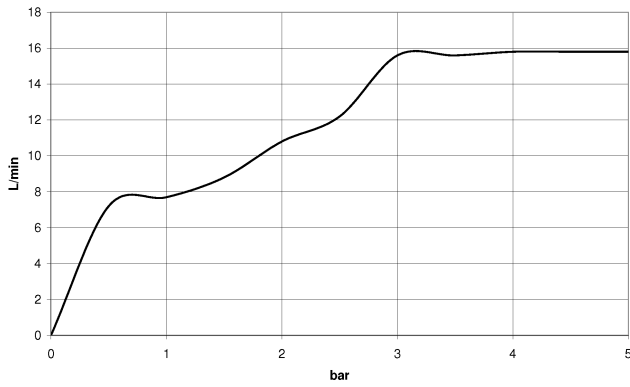

IMO

ST 050 206 0979

Concealed single-lever mixer with integrated shower connection with shower set - Platinum

---

IMO

ST 050 206 0979

ST 050 206 0070  
mm [inches]

Flow rate chart