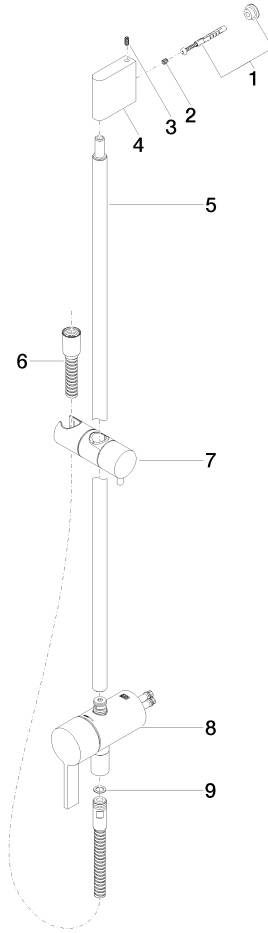

Concealed single-lever mixer with integrated shower connection with shower set - Dark Chrome

ST 050 206 0979
Parts for other
finishes can be found
here: [Chrome](#)