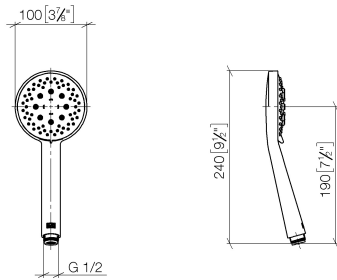

Concealed single-lever mixer with integrated shower connection with shower set - Dark Chrome

IMO

ST 050 206 0979

- metal shower hose 1750mm with integrated anti-twist protection
 - slide bar
 - Pipe diameter 18 mm
 - Hand shower: Three or five settings: COMPACT RAIN, COMPACT SOFT FLOW, COMPACT AQUAPRESSURE FLOW, max. flow rate 15 l/min (at 3 bar)
 - spray head Ø 100mm
- Intrinsic protection against back flow.**

IMO

ST 050 206 0979

Concealed single-lever mixer with integrated shower connection with shower set - Dark Chrome

IMO

ST 050 206 0979

- Three or five settings: COMPACT RAIN, COMPACT SOFT FLOW, COMPACT AQUAPRESSURE FLOW, max. flow rate 15 l/min (at 3 bar)
- with anti-scale system
- spray head Ø 100mm
- 1/2" connection
- WRAS 1704043
- Function from: 7 l/min

IMO

ST 050 206 0979

ST 050 206 0070
mm [inches]

Flow rate chart

Certificates

LGA_29984.

DVGW_DW-
6517DN0129.

WRAS_2210003.

Concealed single-lever mixer with integrated shower connection with shower set - Dark Chrome

IMO

ST 050 206 0979

- metal shower hose 1750mm with integrated anti-twist protection
- slide bar
- Pipe diameter 18 mm