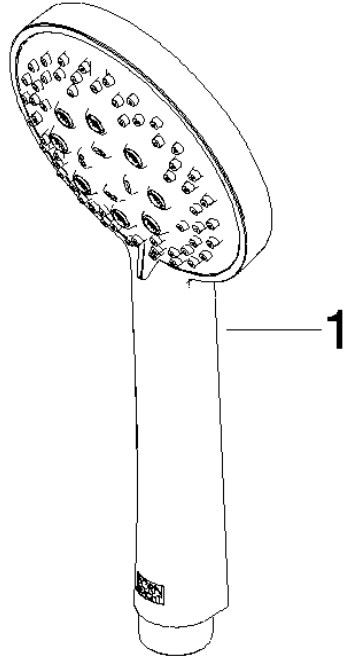

Concealed single-lever mixer with integrated shower connection with shower set - Dark Chrome

ST 050 206 0979
Parts for other
finishes can be found
here: Chrome

Spare parts list

No.	Item Number	Name	Quantity used	Delivery time
1	09 23 01 039 90	sieve	1	2