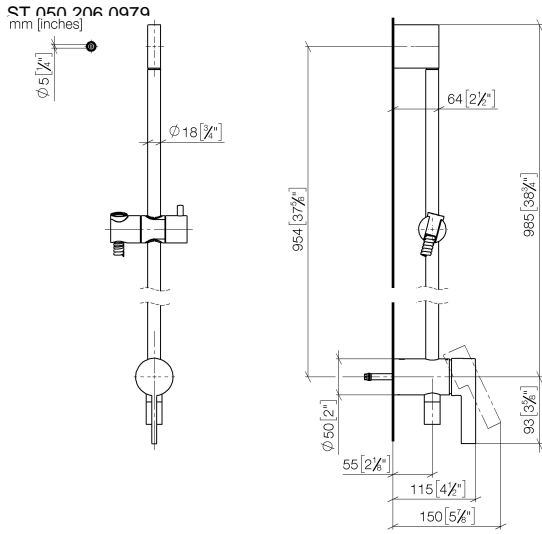

Concealed single-lever mixer with integrated shower connection with shower set - Dark Chrome